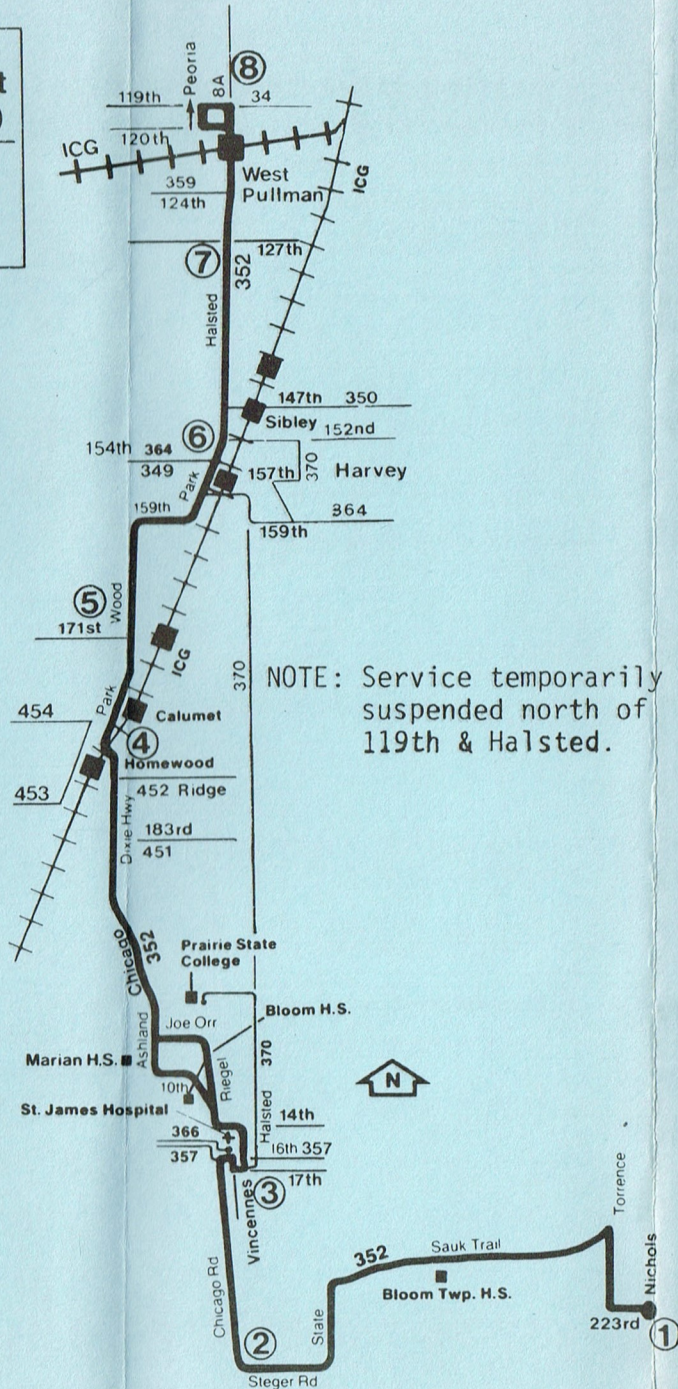

Operated by RTA/
Transit Management
of Harvey (Safeway)

For lost and found
information call
331-0051

Bus will stop upon signal to driver at any intersection along the route where it is safe to do so.

RTA MONTHLY GET-AROUND TICKETS

J - Via Chicago and Joe Orr Road
A - Via 10th Street and Asland

SOUTHBOUND

⑧	⑥	⑤	④	③	②	①
119 HALSTED	154 PARK	171 WOOD	RIDGE DIXIE HWY.	16 VINCENNES	STEGER CHICAGO	223 NICHOLS
5:32am	5:45am	5:54am	6:00am A	6:15am	-	-
6:02	6:15	6:24	6:30 J	6:45	-	-
6:32	6:45	6:54	7:00 A	7:15	7:27am	7:40am
7:02	7:15	7:24	7:30 J	7:45	-	-
7:32	7:45	7:54	8:00 A	8:15	8:27	8:40
8:02	8:15	8:24	8:30 J	8:45	-	-
8:32	8:45	8:54	9:00 A	9:15	9:27	9:40
9:02	9:15	9:24	9:30 J	9:45	-	-
9:32	9:45	9:54	10:00 A	10:15	10:27	10:40
10:02	10:15	10:24	10:30 J	10:45	-	-
10:32	10:45	10:54	11:00 A	11:15	11:27	11:40
11:02	11:15	11:24	11:30 J	11:45	-	-
11:32	11:45	11:54	12:00pm A	12:15pm	12:27pm	12:40pm
12:02pm	12:15pm	12:24pm	12:30 J	12:45	-	-
12:32	12:45	12:54	1:00 A	1:15	1:27	1:40
1:02	1:15	1:24	1:30 J	1:45	-	-
1:32	1:45	1:54	2:00 A	2:15	2:27	2:40
2:02	2:15	2:24	2:30 J	2:45	-	-
2:32	2:45	2:54	3:00 A	3:15	3:27	3:40
3:02	3:15	3:24	3:30 J	3:45	-	-
3:32	3:45	3:54	4:00 A	4:15	4:27	4:40
4:02	4:15	4:24	4:30 J	4:45	-	-
4:32	4:45	4:54	5:00 A	5:15	5:27	5:40
5:02	5:15	5:24	5:30 J	5:45	-	-
5:32	5:45	5:54	6:00 A	6:15	6:27	6:40
6:02	6:15	6:24	6:30 J	6:45	-	-
6:32	6:45	6:54	-	-	-	-
7:02	7:15	7:24	7:30 J	7:45	-	-
8:02	8:15	8:24	8:30 J	8:45	-	-
9:02	9:15	9:24	9:30 J	9:45	-	-
10:02	10:15	10:24	-	-	-	-

SOUTHBOUND

⑦	⑥	⑤	④	③
127 HALSTED	154 PARK	171 WOOD	RIDGE DIXIE HWY.	16 VINCENNES
-	8:45am	8:54am	9:00am	9:14am
9:33am	9:45	9:54	10:00	10:14
10:33	10:45	10:54	11:00	11:14
11:33	11:45	11:54	12:00	12:14pm
12:33pm	12:45pm	12:54pm	1:00pm	1:14
1:33	1:45	1:54	2:00	2:14
2:33	2:45	2:54	3:00	3:14
3:33	3:45	3:54	4:00	4:14
4:33	4:45	4:54	5:00	5:14
5:33	5:45	5:54	6:00	6:14
6:33	6:45	6:54	7:00	7:14

All trips operate via Chicago - Joe Orr.