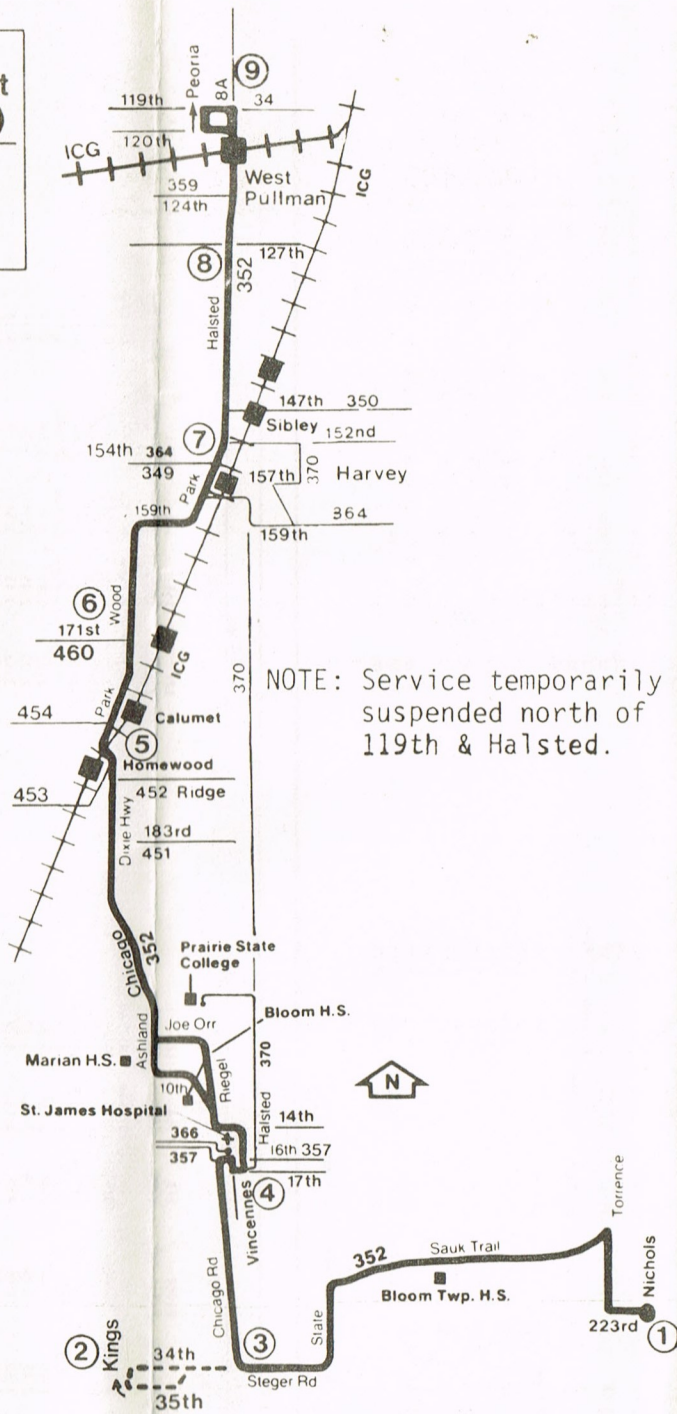

Operated by SBD/
Transit Management
of Harvey (Safeway)

For lost and found
information call
331-0051

NOTE: Service temporarily
suspended north of
119th & Halsted.

--- Limited service.
See schedule.

Bus will stop upon signal to driver at any intersection
along the route where it is safe to do so

All trips operate via Chicago - Joe Orr.

SUNDAY

NORTHBOUND

④	⑤	⑥	⑦	⑧
16 VINCENNES	RIDGE DIXIE HWY.	171 WOOD	154 PARK	127 HALSTED
-	-	-	9:15am	9:27am
9:45am	10:00am	10:05am	10:15	10:27
10:45	11:00	11:05	11:15	11:27
11:45	12:00pm	12:05pm	12:15pm	12:27pm
12:45pm	1:00	1:05	1:15	1:27
1:45	2:00	2:05	2:15	2:27
2:45	3:00	3:05	3:15	3:27
3:45	4:00	4:05	4:15	4:27
4:45	5:00	5:05	5:15	5:27
5:45	6:00	6:05	6:15	6:27

SOUTHBOUND

⑧	⑦	⑥	⑤	④
127 HALSTED	154 PARK	171 WOOD	RIDGE DIXIE HWY.	16 VINCENNES
-	8:45am	8:54am	8:59am	9:14am
9:33am	9:45	9:54	9:59	10:14
10:33	10:45	10:54	10:59	11:14
11:33	11:45	11:54	11:59	12:14pm
12:33pm	12:45pm	12:54pm	12:59pm	1:14
1:33	1:45	1:54	1:59	2:14
2:33	2:45	2:54	2:59	3:14
3:33	3:45	3:54	3:59	4:14
4:33	4:45	4:54	4:59	5:14
5:33	5:45	5:54	5:59	6:14
6:33	6:45	6:54	6:59	7:14