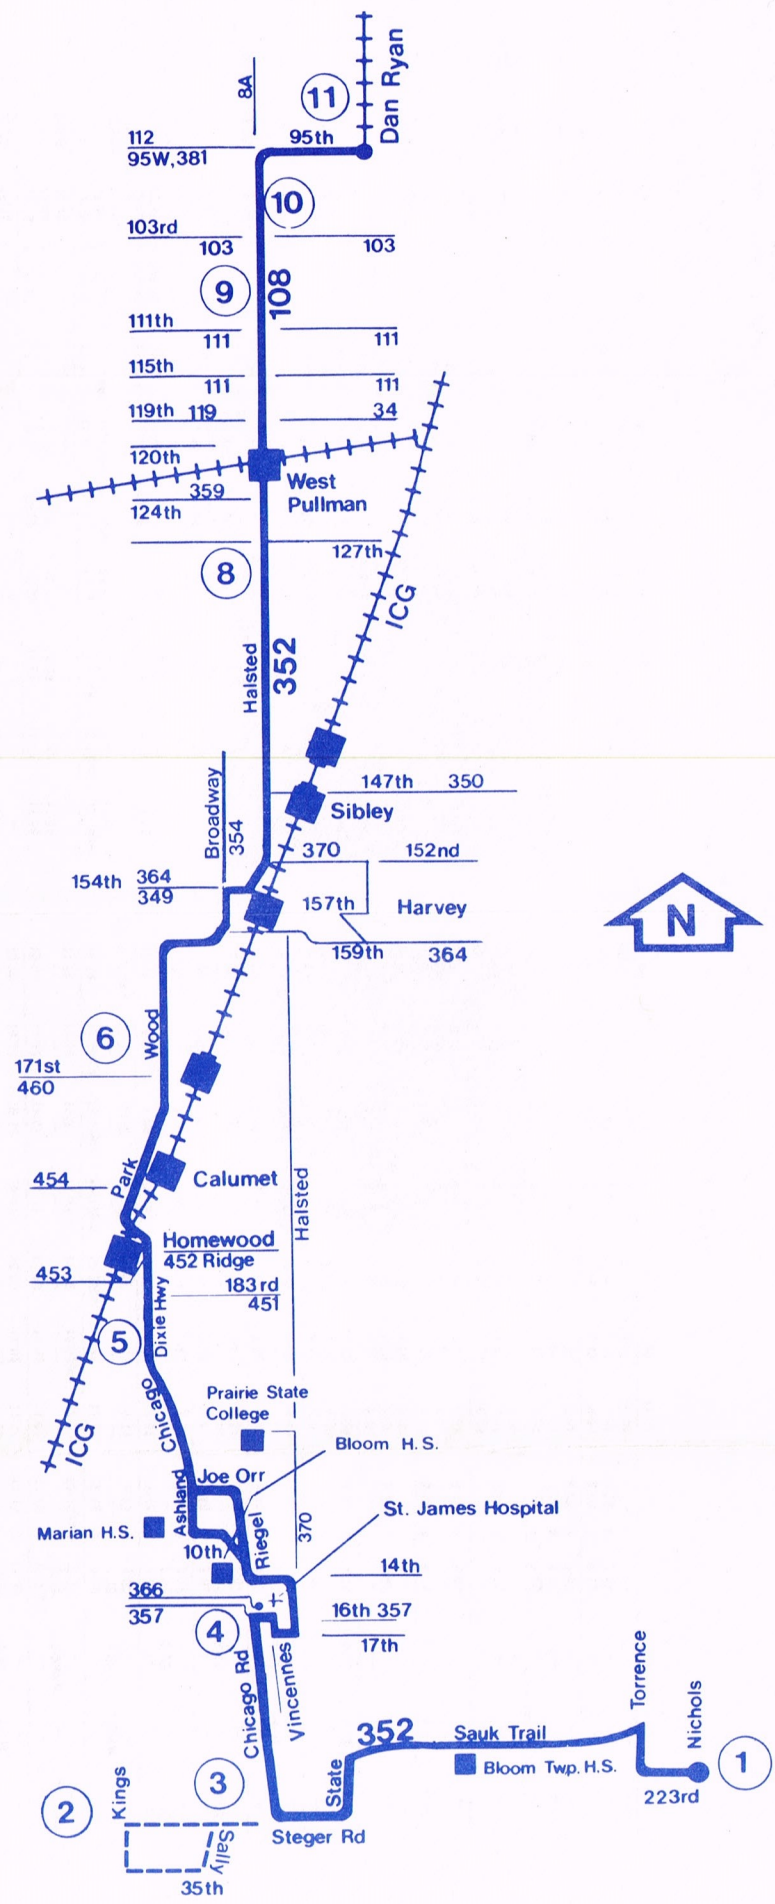

--- Certain trips only
See Schedule