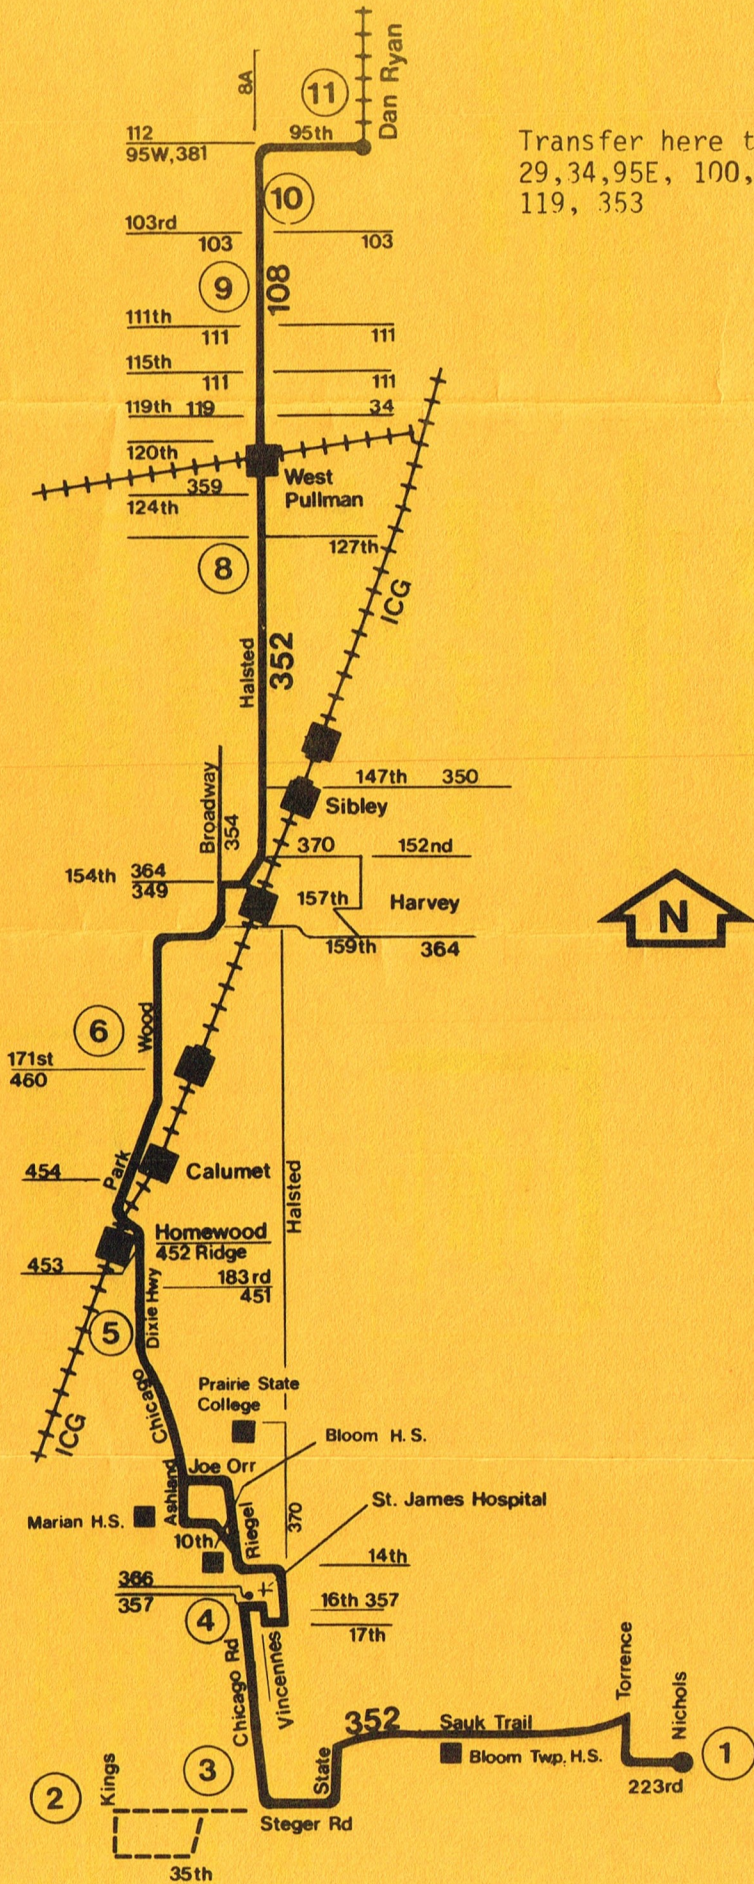

Transfer here to Routes:
29, 34, 95E, 100, 104, 106,
119, 353

-- Certain trips only
See Schedule