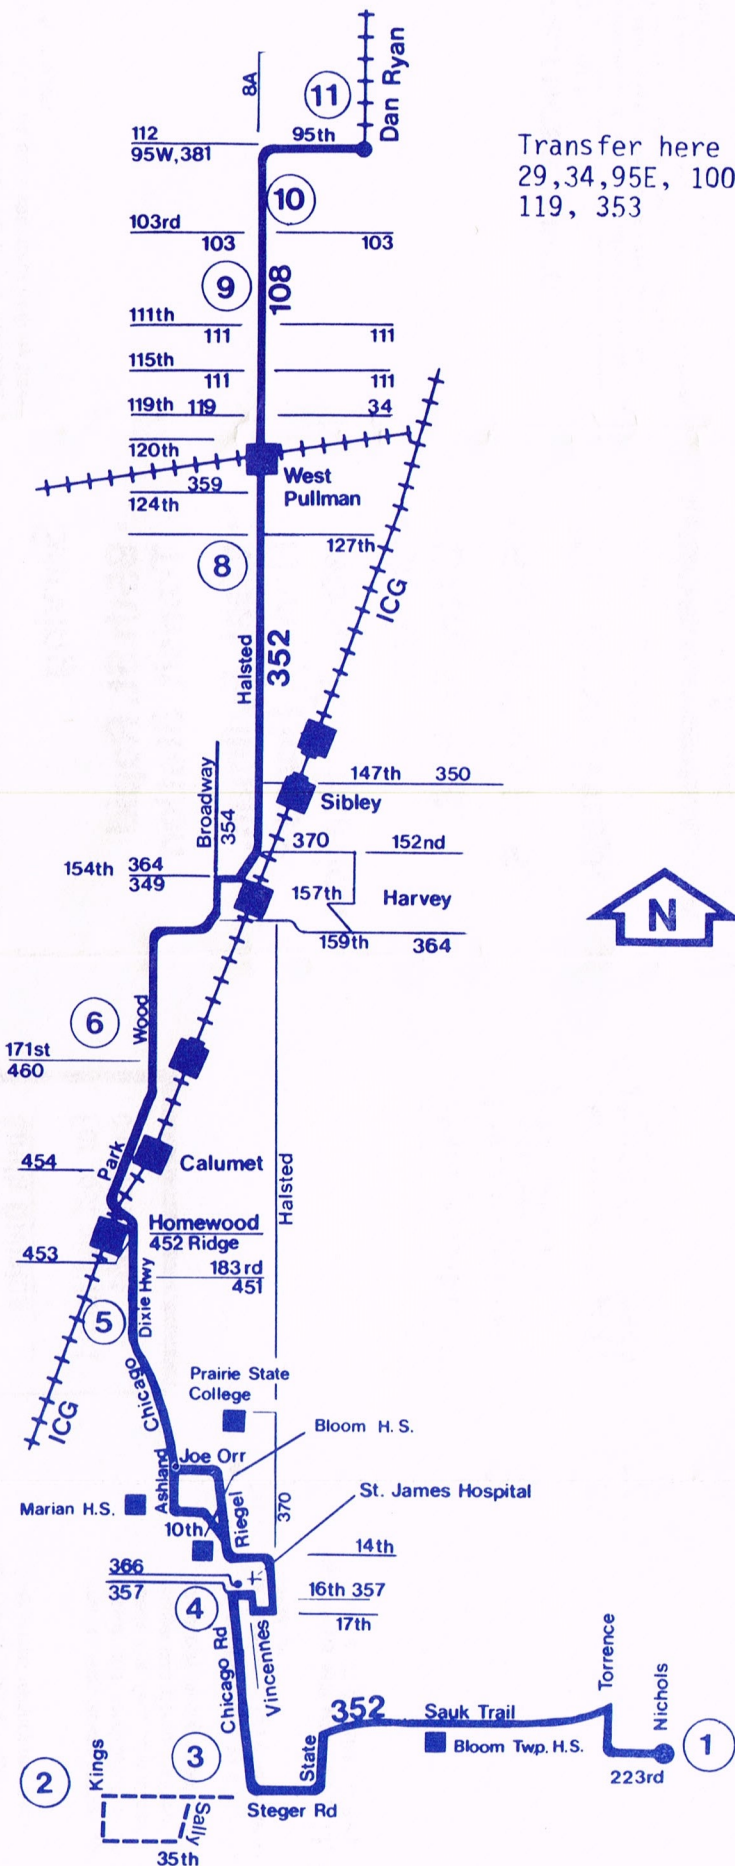

Transfer here to Routes:
29, 34, 95E, 100, 104, 106,
119, 353

-- Certain trips only
See Schedule