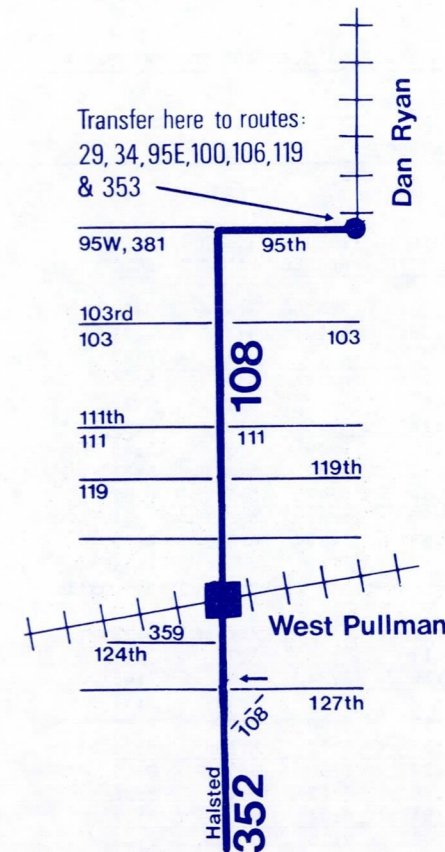

9:50	9:57	10:01	10:09
10:10	10:17	10:21	10:29

Then every 20 minutes until

12:10am	12:17am	12:21am	12:29am
12:33	12:40	12:43	12:51
1:03	1:10	1:13	1:21
1:33	1:40	1:43	1:51
2:03	2:10	2:13	2:21
2:33	2:40	2:43	2:51

See Weekday Morning

Sunday service will operate on New Year's Day, Memorial Day, Fourth of July, Labor Day, Thanksgiving and Christmas.

For service south of 127th Street, see #352 timetable.

SOUTHBOUND

④	③	②	①
95TH R.T.	103RD HALSTED	111TH HALSTED	127TH HALSTED
3:38am	3:46am	3:50am	3:58am
4:08	4:16	4:20	4:28
4:38	4:46	4:50	4:58
5:08	5:16	5:20	5:28
5:38	5:46	5:50	5:58
6:06	6:13	6:17	6:25
6:31	6:38	6:41	6:49
6:56	7:03	7:06	7:14
7:21	7:28	7:31	7:39

Then every 20 minutes until

9:21	9:28	9:31	9:39
9:39	9:46	9:49	9:57
9:55	10:02	10:05	10:13
10:10	10:17	10:20	10:28
10:25	10:32	10:35	10:44
10:40	10:47	10:50	10:59
10:55	11:02	11:06	11:15
11:10	11:18	11:22	11:31

Then every 15 minutes until

12:25pm	12:33pm	12:37pm	12:46pm
12:37	12:45	12:49	12:58
12:49	12:57	1:01	1:10
1:01	1:09	1:13	1:23

Then every 12 minutes until

6:37	6:45	6:49	6:59
6:49	6:57	7:00	7:10
7:01	7:09	7:12	7:21
7:13	7:20	7:23	7:32
7:25	7:32	7:35	7:44
7:37	7:44	7:47	7:56
7:49	7:56	7:59	8:08
8:01	8:08	8:11	8:20
8:15	8:22	8:25	8:34

Then every 15 minutes until

9:45	9:52	9:55	10:04
10:00	10:07	10:10	10:19

Then every 20 minutes until

12:40am	12:47am	12:50am	12:59am
1:08	1:16	1:20	1:28
1:38	1:46	1:50	1:58
2:08	2:16	2:20	2:28
2:38	2:46	2:50	2:58
3:08	3:16	3:20	3:28

See Weekday Morning

How are we doing?
Speak your mind.
Call 364-PACE
Extension 4999

Monday through Friday
8:00am to 5:00pm

Operated by
CTA

For lost and found
call **664-7200**

#352 Operated by Pace/
South Division

For lost and found
call **331-0051**