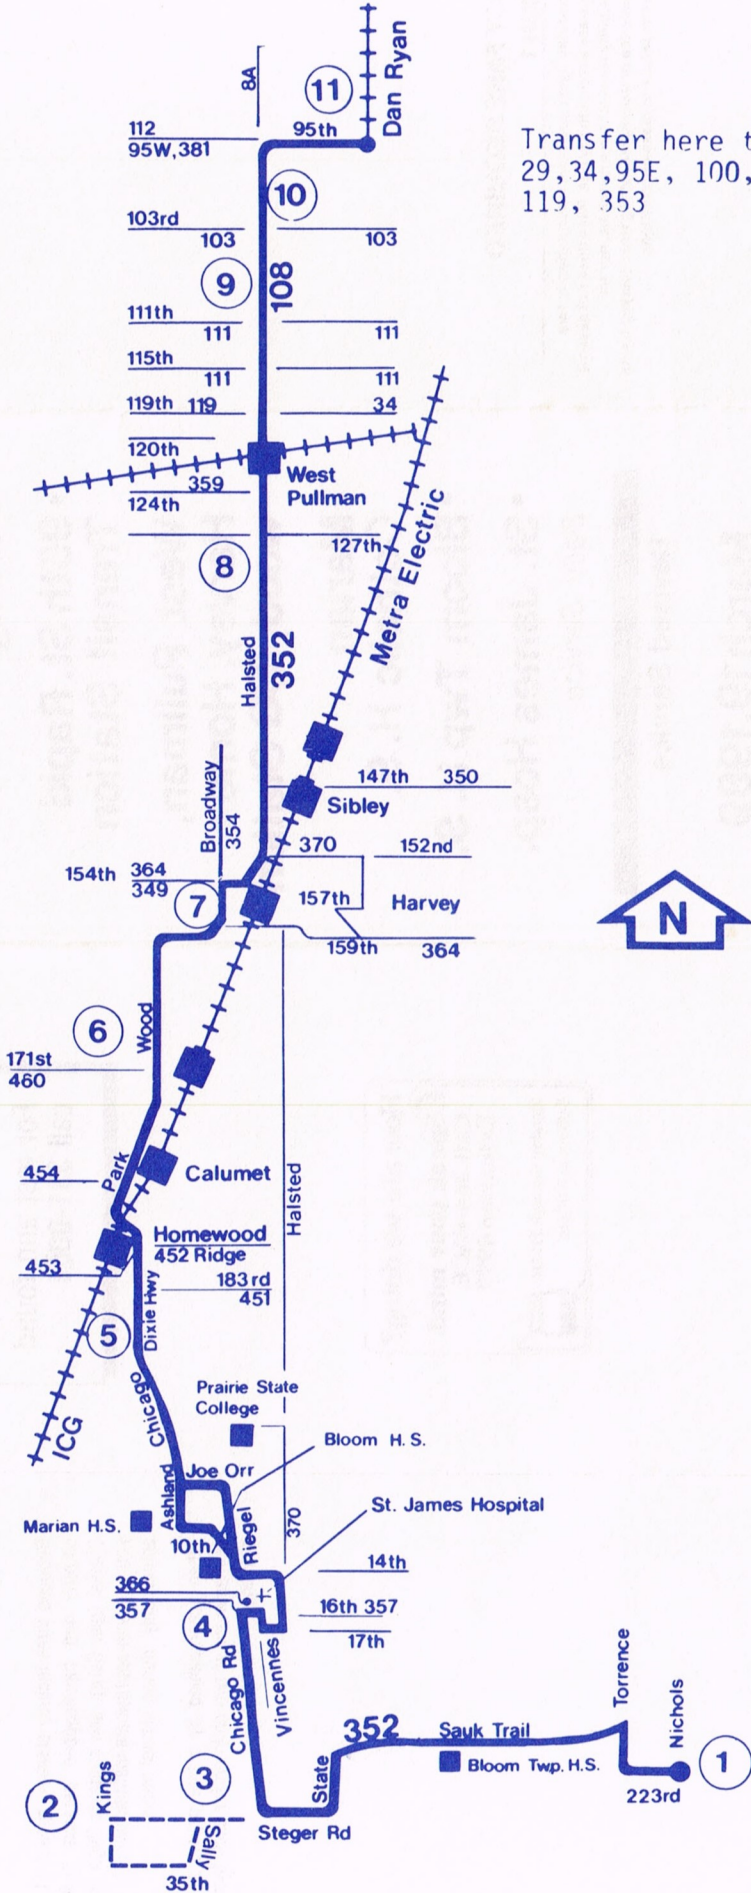

Northbound buses will stop to pick up passengers only at 123rd Street and will drop off passengers at any stop.

Southbound buses will drop off passengers between 95th and 127th at 123rd Street only, and will pick up passengers at any stop.

Transfer here to Routes:
29, 34, 95E, 100, 104, 106,
119, 353

--- Certain trips only
See Schedule