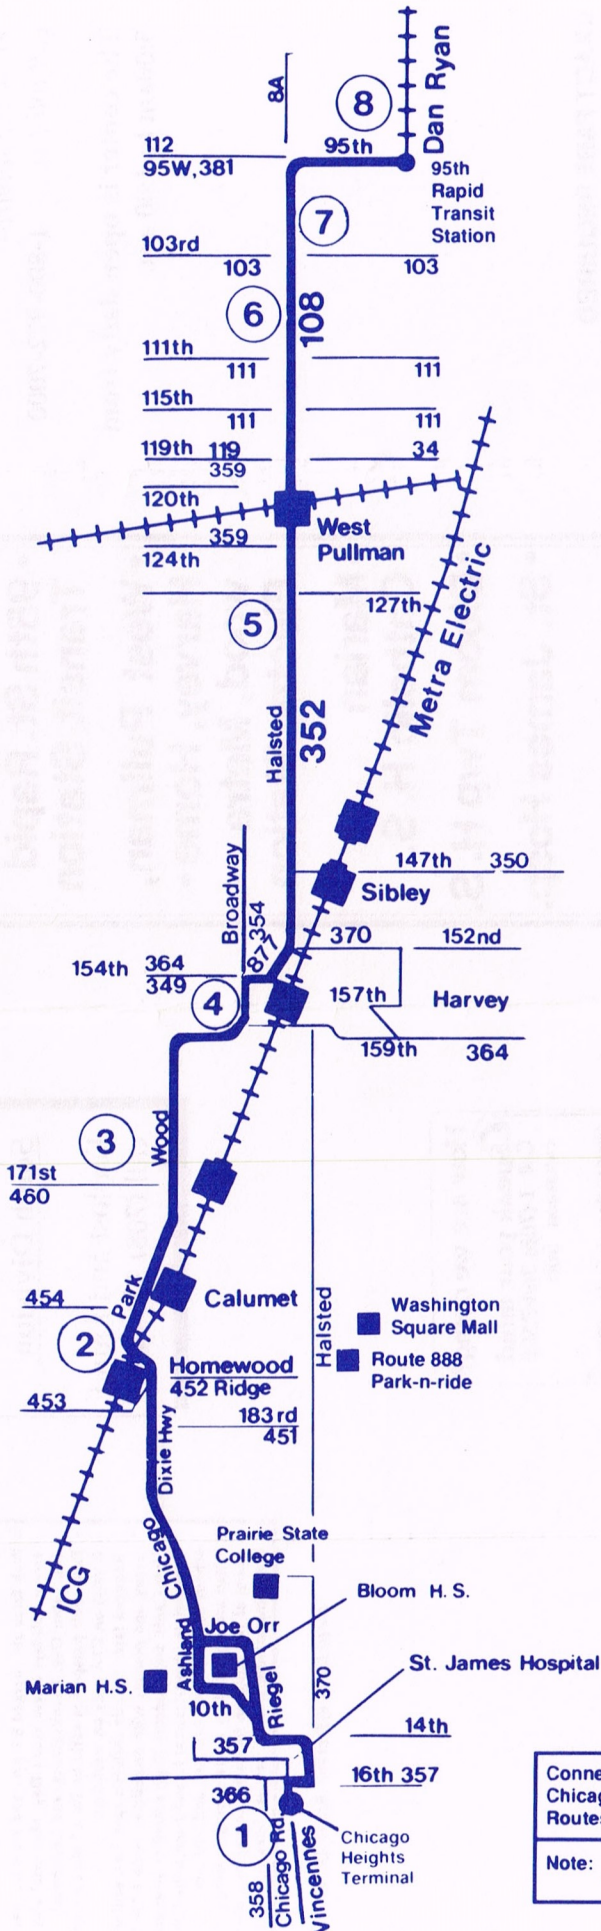

Connections can be made at the 95th Rapid Station to Routes: 29, 34, 95E, 100, 104, 106, 119, 353, 381.

Connections can be made at the Chicago Heights terminal to Routes: 357, 358, 366, 370.
Note: For service to Steger & Sauk Village, transfer to Route 358.