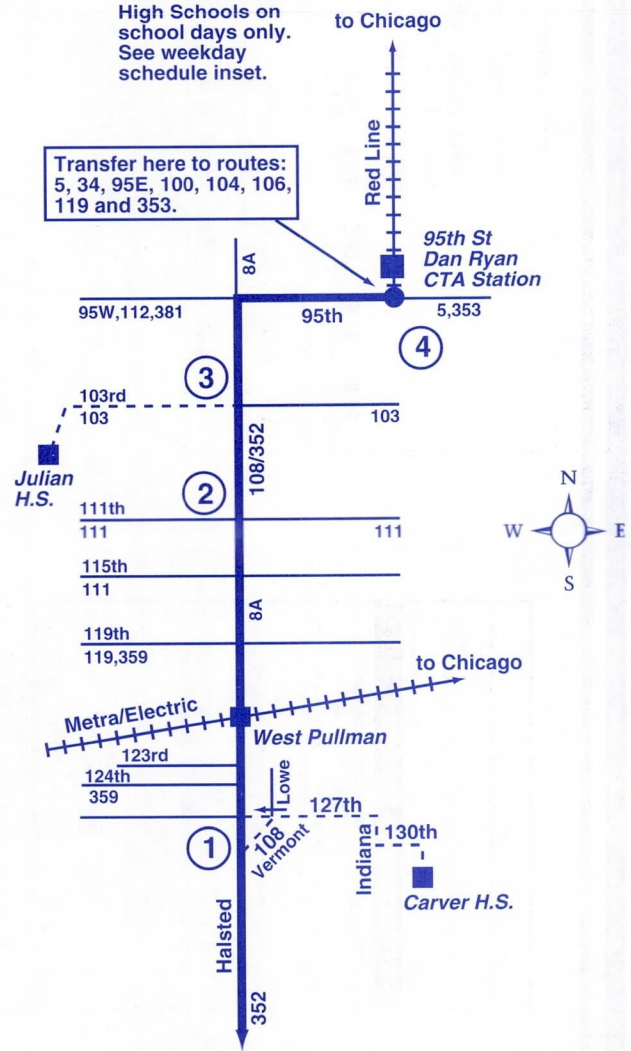

THEN EVERY 30 MINUTES UNTIL

4:08	4:16	4:20	4:28
------	------	------	------

On weekdays from 5:44am to 8:56am and 3:12pm to 6:41pm, #352 southbound buses north of 127th St. will drop off riders at 123rd only. Passengers will be picked up at any stop.

#108 SERVICE FROM JULIAN H.S.*

Lv. Julian	103rd Halsted	111th Halsted	Arr. 127th Lowe
2:30pm	2:34pm	2:38pm	2:48pm

* - Operates on school days only.

EXACT FARE REQUIRED DRIVER HAS NO CHANGE

REGULAR FARES

Adult	\$1.15
Pace Transfer	.10
Transfer to CTA	.65
(with cash, Pace Commuter Club Card or 10-Ride)	
Transfer to CTA with CTA Token	.45
Reduced	.55
Pace Transfer	.05
Transfer to CTA	.35
(with cash, Pace Commuter Club Card or 10-Ride)	
Transfer to CTA with CTA Token	.25

THEN EVERY 15 MINUTES UNTIL

10:40	10:47	10:50	10:59
11:00	11:07	11:10	11:19
11:20	11:27	11:30	11:39
11:40	11:47	11:50	11:59
12:08am	12:16am	12:20am	12:28am
12:38	12:46	12:50	12:58

THEN EVERY 30 MINUTES UNTIL

4:08	4:16	4:20	4:28
------	------	------	------

* Service South of 127th Street to/from Harvey and Chicago Heights

Please consult a Route 352 timetable for complete schedule information.

--- #108 service to Julian & Carver High Schools on school days only. See weekday schedule inset.