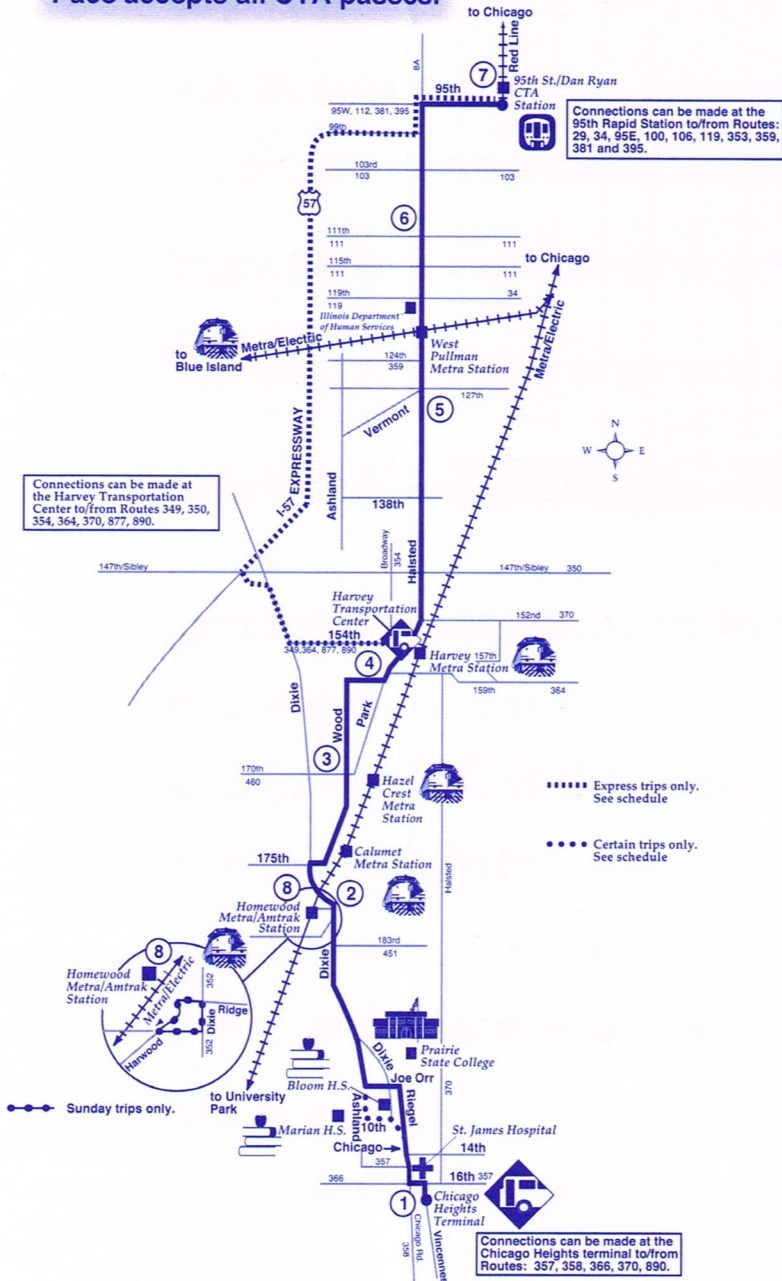

Route 352 Effective Date January 1, 2004

Pace accepts all CTA passes.

EXACT FARE REQUIRED DRIVER HAS NO CHANGE

REGULAR FARES	Full Fare	Reduced Fare
Regular Fare	$1.50	$0.75
Fare with Pace Transfer	$1.75	$0.85

Pace has a variety of passes and tickets that can make traveling on Pace, CTA and Metra easier and more cost effective. Please review the Pace Fare Guide for information on the Pace Commuter Club Cards, Pace/CTA 30-Day Pass, Link-Up Pass, PlusBus Pass, Student Haul Pass, Campus Connection, Transit Cards, Reduced Fare Permits and 10-Ride Tickets. Reduced Fares are available for children (ages 7-11), students traveling to and from school, senior citizens and persons with disabilities. The RTA Reduced Fare Permit is required for seniors and persons with disabilities. A Medicare Card and another source of identification with a photograph and a date of birth are acceptable to obtain the Permit. Please refer to the Pace Fare Guide for restrictions and additional information.

INFORMATION CENTER

If you need transit information please call:
The RTA Travel Information Center, open daily from 5:00 a.m. to 1:00 a.m. Use from all suburban area codes. **836-7000**
TTY# (For HEARING IMPAIRED ONLY) (312) 836-4949
Pace Customer Relations, Monday through Friday from 8:00 a.m. to 5:00 p.m. **(847) 364-PACE (7223)**
TTY# (Pace information for HEARING IMPAIRED ONLY) (847) 364-5093

CARRIER INFORMATION

OPERATED BY: Pace South
For lost and found call (708) 331-0051

ADDITIONAL INFORMATION

The schedules, fares and other information in this timetable are subject to change. Pace does not assume responsibility for errors in timetables, nor for inconvenience or damage resulting from delayed trains or buses or failure to make connections.
Bus will stop upon signal to driver at any intersection along the route where it is safe to do so.