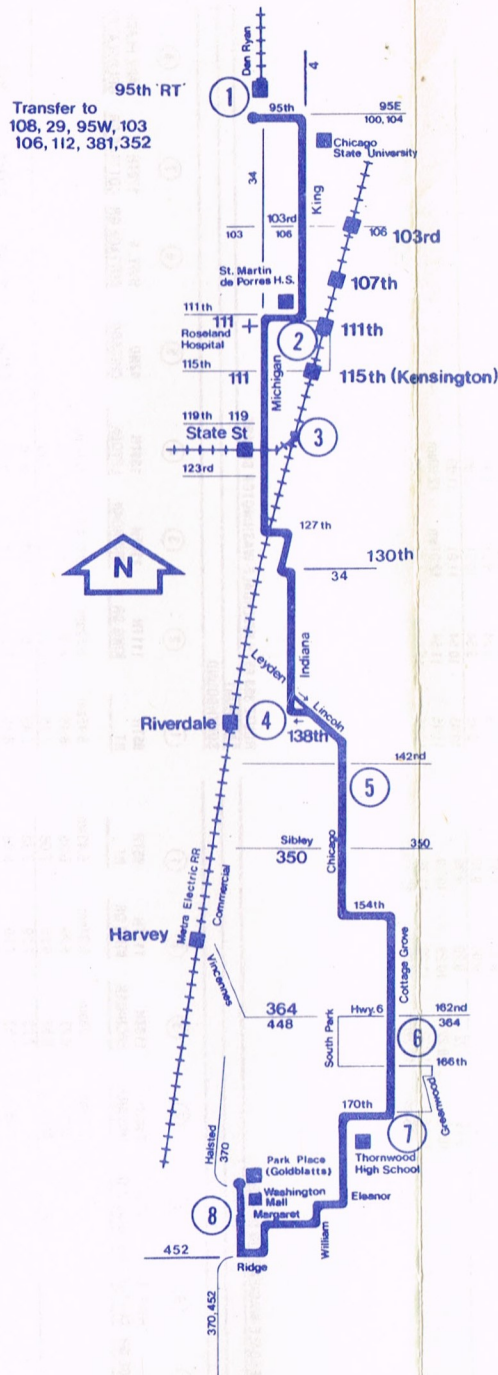

ROUTE 353 95TH RIVERDALE-WASHINGTON SQUARE

SUNDAY

NORTHBOUND

④ 138TH INDIANA	③ 119TH MICHIGAN	② 111TH KING DR	① 95TH RT
6:50am	6:58am	7:04am	7:13am
7:45	7:53	7:59	8:08
8:45	8:53	8:59	9:08
9:45	9:53	9:59	10:08
10:45	10:53	10:59	11:08
11:15	11:23	11:29	11:38
11:45	11:53	11:59	12:08pm
12:15pm	12:23pm	12:29pm	12:38
12:45	12:53	1:00	1:10
1:15	1:23	1:30	1:40
1:45	1:53	2:00	2:10
2:15	2:23	2:30	2:40
2:45	2:53	3:00	3:10
3:15	3:23	3:30	3:40
3:45	3:53	4:00	4:10
4:15	4:23	4:30	4:40
4:45	4:53	5:00	5:10
5:15	5:23	5:30	5:40
5:45	5:53	6:00	6:10
6:15	6:23	6:30	6:40
6:45	6:53	6:59	7:08
7:15	7:23	7:29	7:38
7:45	7:53	7:59	8:08
8:15	8:23	8:29	8:38
8:45	8:53	8:59	9:08
9:15	9:23	9:29	9:38
10:15	10:23	10:29	10:38
11:15	11:23	11:29	11:38
12:15am	12:23am	12:29am	12:38am

SOUTHBOUND

① 95TH RT	② 111TH KING DR	③ 119TH MICHIGAN	④ 138TH INDIANA
7:15am	7:22am	7:31am	7:39am
8:15	8:22	8:31	8:39
9:15	9:22	9:31	9:39
10:15	10:22	10:31	10:39
11:15	11:22	11:31	11:39
11:45	11:52	12:01pm	12:09pm
12:15pm	12:22pm	12:31	12:39
12:45	12:53	1:03	1:11
1:15	1:23	1:33	1:41
1:45	1:53	2:03	2:11
2:15	2:23	2:33	2:41
2:45	2:53	3:03	3:11
3:15	3:23	3:33	3:41
3:45	3:53	4:03	4:11
4:15	4:23	4:33	4:41
4:45	4:53	5:03	5:11
5:15	5:23	5:33	5:41
5:45	5:53	6:03	6:11
6:15	6:22	6:31	6:39
6:45	6:52	7:01	7:09
7:15	7:22	7:31	7:39
7:45	7:52	8:01	8:09
8:15	8:22	8:31	8:39
8:45	8:52	9:01	9:09
9:15	9:22	9:31	9:39
9:45	9:52	10:01	10:09
10:45	10:52	11:01	11:09
11:45	11:52	12:01am	12:09am
12:45am	12:52am	1:01	1:09

Sunday service will operate on New Year's Day, Memorial Day, July 4th, Labor Day, Thanksgiving, and Christmas.

Operated by Pace/
South Division

For lost and found
call 331-0051

How are we doing?

Speak your mind.
Call 364-PACE
Extension 4999

Monday through Friday
8:00am to 5:00pm

Transfer to
108, 29, 95W, 103
106, 112, 381, 352

Need...

- transit information
- bus and rail timetables
- fare, monthly ticket or ticket-by-mail information?

The RTA Travel Information Center is ready to help.