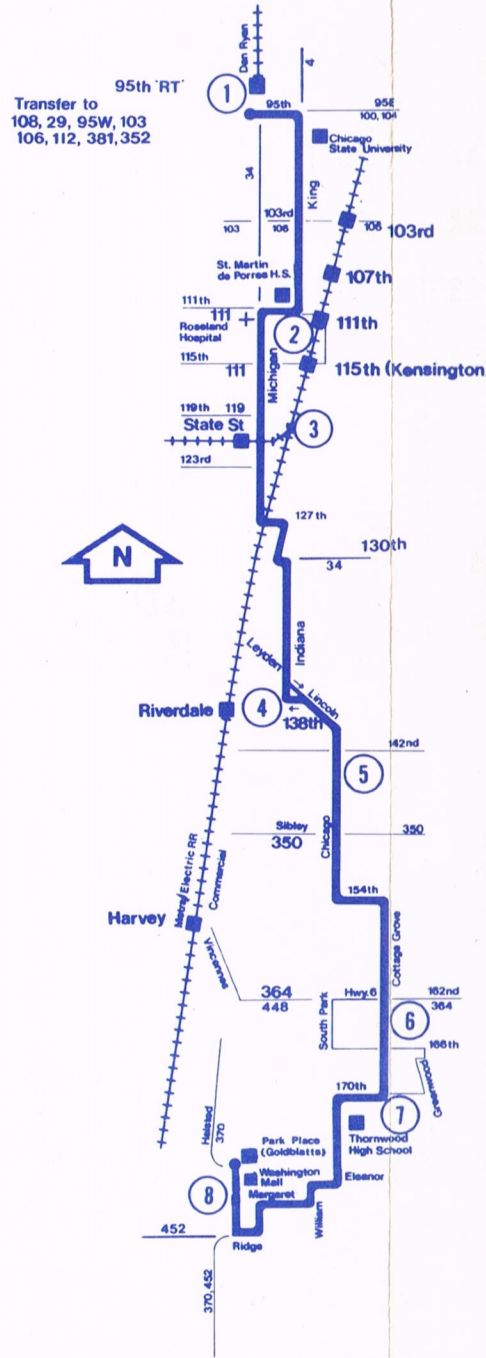

SUNDAY
SOUTHBOUND

①	②	③	④
95TH RT	111TH KING DR	119TH MICHIGAN	138TH INDIANA
7:15am	7:22am	7:31am	7:39am
8:15	8:22	8:31	8:39
9:15	9:22	9:31	9:39
10:15	10:22	10:31	10:39
11:15	11:22	11:31	11:39
11:45	11:52	12:01pm	12:09pm
12:15pm	12:22pm	12:31	12:39
12:45	12:53	1:03	1:11
1:15	1:23	1:33	1:41
1:45	1:53	2:03	2:11
2:15	2:23	2:33	2:41
2:45	2:53	3:03	3:11
3:15	3:23	3:33	3:41
3:45	3:53	4:03	4:11
4:15	4:23	4:33	4:41
4:45	4:53	5:03	5:11
5:15	5:23	5:33	5:41
5:45	5:53	6:03	6:11
6:15	6:22	6:31	6:39
6:45	6:52	7:01	7:09
7:15	7:22	7:31	7:39
7:45	7:52	8:01	8:09
8:15	8:22	8:31	8:39
8:45	8:52	9:01	9:09
9:15	9:22	9:31	9:39
9:45	9:52	10:01	10:09
10:45	10:52	11:01	11:09
11:45	11:52	12:01am	12:09am
12:45am	12:52am	1:01	1:09

NORTHBOUND

④	③	②	①
138TH INDIANA	119TH MICHIGAN	111TH KING DR	95TH RT
6:50am	6:58am	7:04am	7:13am
7:45	7:53	7:59	8:08
8:45	8:53	8:59	9:08
9:45	9:53	9:59	10:08
10:45	10:53	10:59	11:08
11:15	11:23	11:29	11:38
11:45	11:53	11:59	12:08pm
12:15pm	12:23pm	12:29pm	12:39
12:45	12:53	1:00	1:10
1:15	1:23	1:30	1:40
1:45	1:53	2:00	2:10
2:15	2:23	2:30	2:40
2:45	2:53	3:00	3:10
3:15	3:23	3:30	3:40
3:45	3:53	4:00	4:10
4:15	4:23	4:30	4:40
4:45	4:53	5:00	5:10
5:15	5:23	5:30	5:40
5:45	5:53	6:00	6:10
6:15	6:23	6:30	6:40
6:45	6:53	6:59	7:08
7:15	7:23	7:29	7:38
7:45	7:53	7:59	8:08
8:15	8:23	8:29	8:38
8:45	8:53	8:59	9:08
9:15	9:23	9:29	9:38
10:15	10:23	10:29	10:38
11:15	11:23	11:29	11:38
12:15am	12:23am	12:29am	12:38am

Sunday service will operate on New Year's Day, Memorial Day, July 4th, Labor Day, Thanksgiving, and Christmas.

Operated by Pace/
South Division

For lost and found
call (708) 331-0051

How are we doing?

Speak your mind.
Call 1-(708)364-PACE
Extension 500

Monday through Friday
8:00am to 5:00pm

Transfer to
108, 29, 95W, 103
106, 112, 381, 352

Need...

- transit information
- bus and rail timetables
- fare, monthly ticket or ticket-by-mail information?

The RTA Travel Information Center is ready to help.