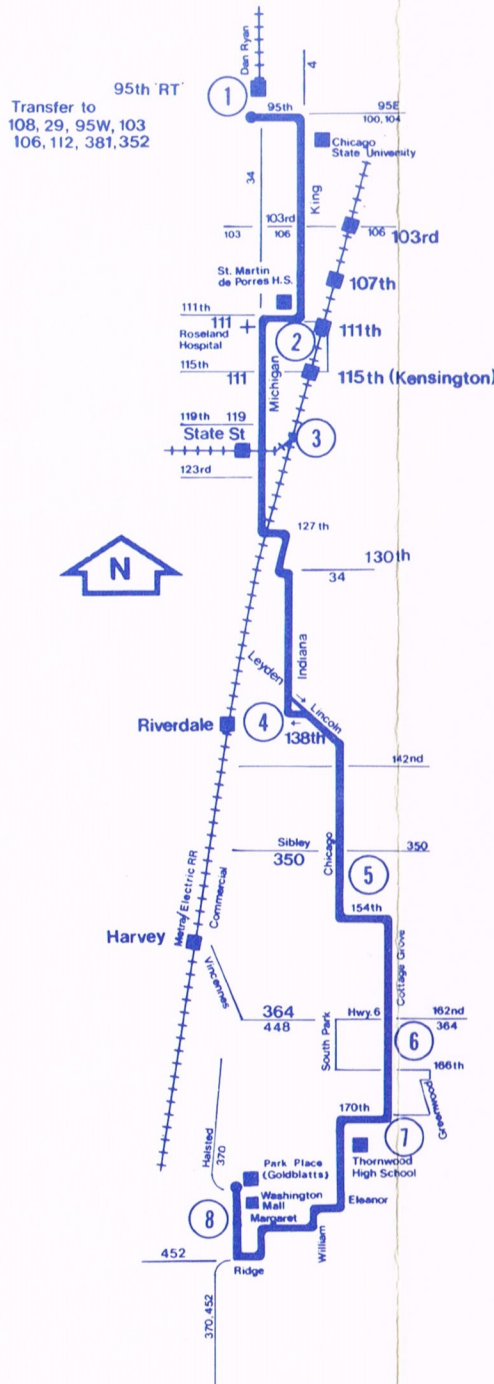

Sunday service will operate on New Year's Day, Memorial Day, July 4th, Labor Day, Thanksgiving, and Christmas.

Operated by Pace/
South Division

For lost and found
call (708) 331-0051

How are we doing?

Speak your mind.
Call 1-(708)364-PACE
Extension 500

Monday through Friday
8:00am to 5:00pm

Need...

- transit information
- bus and rail timetables
- fare, monthly ticket or ticket-by-mail information?

The RTA Travel Information Center is ready to help.

Within Chicago call

1-312-836-7000

From the suburbs

call toll-free 1-800-972-7000

The center is open daily from 5:00am to 1:00 am.

FARES	PEAK[Ⓢ]	OFF-PEAK
Adult	$1.00	$1.00
Pace Transfer	.10	.10
Transfer to CTA	.50	.25
Reduced*	.50	.50
Pace Transfer	.05	.05
Transfer to CTA	.10	.05
Children under age 7	FREE**	FREE**
Riders with valid Hammond Transfers:		
Adult	$ .40	.40
Reduced*	.25	.25
Riders with valid weekly or monthly Metra rail ticket to or from station		
Adult#	.75	.75
Reduced#*	.35	.35
Pace Regular Monthly Passport		
Adult+	$45.00	
Senior Citizen/Disabled	25.00	
Pace Link-Up Monthly Passport (with current monthly rail ticket)	$36.00	

[Ⓢ] Peak fares are charged 6-9 a.m. and 3-6 p.m., weekdays, except holidays (New Year's Day, Memorial Day, July 4th, Labor Day, Thanksgiving, and Christmas).

+ Pace adult passport is valid on Pace 7 days a week, but is valid on CTA only on weekdays.

* Reduced fares include children ages 7-11, senior citizens, and persons with disabilities (with RTA Special User Card), and students (high school or younger with appropriate identification) to and from school only on school days, between 6:00 a.m. and 8:00 p.m.

** When accompanied by a fare paying passenger (a maximum of two children for each fare paying passenger).

When transferring to CTA, regular fares will be collected.

New fares effective April 29, 1990.

EXACT FARE REQUIRED

The schedules, fares and other information in this timetable are subject to change. Pace does not assume responsibility for errors in timetables, nor for inconvenience or damage resulting from delayed trains or buses or failure to make connections.

353

95th - Riverdale Washington Sq.

Serving

- 95th St. Rapid Transit Station
- Chicago State Univ.
- Roseland Hospital
- St. Martin de Porres HS
- Thornwood H. S.
- Washington Sq. Mall
- Park Pl. (Goldblatts)

Daily Service

April 22, 1990

Suburban Bus Service

Bus will stop upon signal to driver at any intersection along the route where it is safe to do so.

Pace is the Suburban Bus Division of the RTA