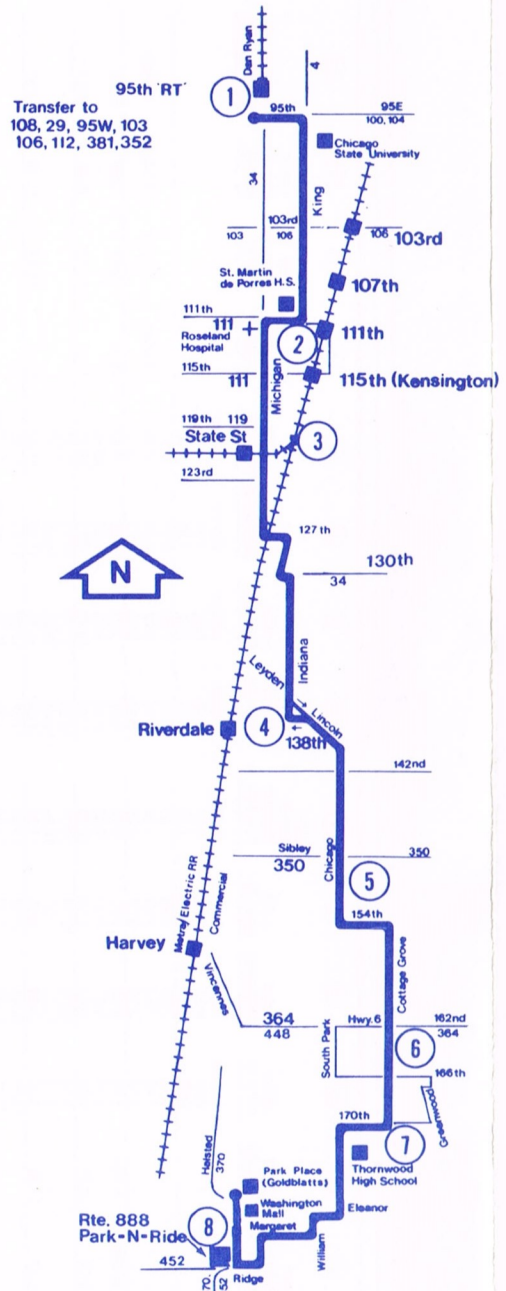

ROUTE 353 95TH RIVERDALE-WASHINGTON SQUARE

SUNDAY NORTHBOUND

⑧	⑦	⑥	⑤	④	③	②	①
PARK PLACE GOLDBLATTS	170TH COTTAGE GROVE	HWY. 6 COTTAGE GROVE	SIBLEY CHICAGO	138TH INDIANA	119TH MICHIGAN	111TH KING DR.	95TH RAPID TRANSIT STATION
-	-	-	-	7:00am	7:08am	7:14am	7:23am
-	-	-	-	7:55	8:03	8:09	8:18
-	-	-	-	8:25	8:33	8:39	8:48
-	-	-	-	8:55	9:03	9:09	9:18
-	-	-	-	9:25	9:33	9:39	9:48
-	-	-	-	9:55	10:03	10:09	10:18
-	-	10:13am	10:19am	10:25	10:33	10:39	10:48
-	-	-	-	10:55	11:03	11:09	11:18
-	-	-	-	11:25	11:33	11:39	11:48
10:59am *	11:10am	11:13	11:19	11:25	11:33	11:39	11:48
-	-	-	-	11:55	12:03pm	12:09pm	12:18pm
11:59 *	12:10pm	12:13pm	12:19pm	12:25pm	12:33	12:40	12:50
-	-	-	-	12:55	1:03	1:10	1:20
12:59pm *	1:10	1:13	1:19	1:25	1:33	1:40	1:50
-	-	-	-	1:55	2:03	2:10	2:20
1:59 *	2:10	2:13	2:19	2:25	2:33	2:40	2:50
-	-	-	-	2:55	3:03	3:10	3:20
2:59 *	3:10	3:13	3:19	3:25	3:33	3:40	3:50
-	-	-	-	3:55	4:03	4:10	4:20
3:59 *	4:10	4:13	4:19	4:25	4:33	4:40	4:50
-	-	-	-	4:55	5:03	5:10	5:20
4:59 *	5:10	5:13	5:19	5:25	5:33	5:40	5:50
-	-	-	-	5:55	6:03	6:10	6:20
-	-	-	-	6:25	6:33	6:39	6:48
-	-	-	-	6:55	7:03	7:09	7:18
-	-	-	-	7:25	7:33	7:39	7:48
-	-	-	-	7:55	8:03	8:09	8:18
-	-	-	-	8:25	8:33	8:39	8:48
-	-	-	-	8:55	9:03	9:09	9:18
-	-	-	-	9:25	9:33	9:39	9:48
-	-	-	-	10:25	10:33	10:39	10:48
-	-	-	-	11:25	11:33	11:39	11:48
-	-	-	-	12:25am	12:33am	12:39am	12:48am

* - Bus comes from Route 352 and operates from Ridge/Dixie via Ridge to Park Place.
@ - Bus continues to Ridge/Dixie via Halsted to Ridge and becomes a Route 352 northbound trip.
Sunday service will operate on New Year's Day, Memorial Day, July 4th, Labor Day, Thanksgiving, and Christmas.

1. Need...
2. transit information
   - bus and rail timetables
   - fare, monthly ticket or ticket-by-mail information?

The RTA Travel Information Center is ready to help.

Within Chicago call 1-312-836-7000
From the suburbs call toll-free 1-800-972-7000

The center is open daily from 5:00am to 1:00 am.

FARES	PEAK@	OFF-PEAK
Adult	$1.00	$1.00
Pace Transfer	.10	.10
Transfer to CTA	.50	.25
Reduced*	.50	.50
Pace Transfer	.05	.05
Transfer to CTA	.10	.05
Children under age 7	FREE**	FREE**
Riders with valid Hammond Transfers:		
Adult	$ .40	.40
Reduced*	.25	.25
Riders with valid weekly or monthly Metra rail ticket to or from station		
Adult#	.75	.75
Reduced#*	.35	.35
Pace Regular Monthly Passport		
Adult+	$45.00	25.00
Senior Citizen/Disabled		
Pace Link-Up Monthly Passport (with current monthly rail ticket)	$36.00	

@ Peak fares are charged 6-9 a.m. and 3-6 p.m., weekdays, except holidays (New Year's Day, Memorial Day, July 4th, Labor Day, Thanksgiving, and Christmas).
+ Pace adult passport is valid on Pace 7 days a week, but is valid on CTA only on weekdays.
* Reduced fares include children ages 7-11, senior citizens, and persons with disabilities (with RTA Special User Card), and students (high school or younger with appropriate identification) to and from school only on school days, between 6:00 a.m. and 8:00 p.m.
** When accompanied by an adult fare paying passenger (a maximum of two children for each fare paying passenger).
# When transferring to CTA, regular fares will be collected.

Bus will stop upon signal to driver at any intersection along the route where it is safe to do so.

Pace is the Suburban Bus Division of the RTA

EXACT FARE REQUIRED

The schedules, fares and other information in this timetable are subject to change. Pace does not assume responsibility for errors in timetables, nor for inconvenience or damage resulting from delayed trains or buses or failure to make connections.

353

95TH - Riverdale Washington Sq.

Serving

- 95th St. Rapid Transit Station
- Chicago State Univ.
- Roseland Hospital
- St. Martin de Porres H. S.
- Thornwood H. S.
- Washington Sq. Mall
- Park Pl. (Goldblatts)

Daily Service

November 25, 1990

Suburban Bus Service