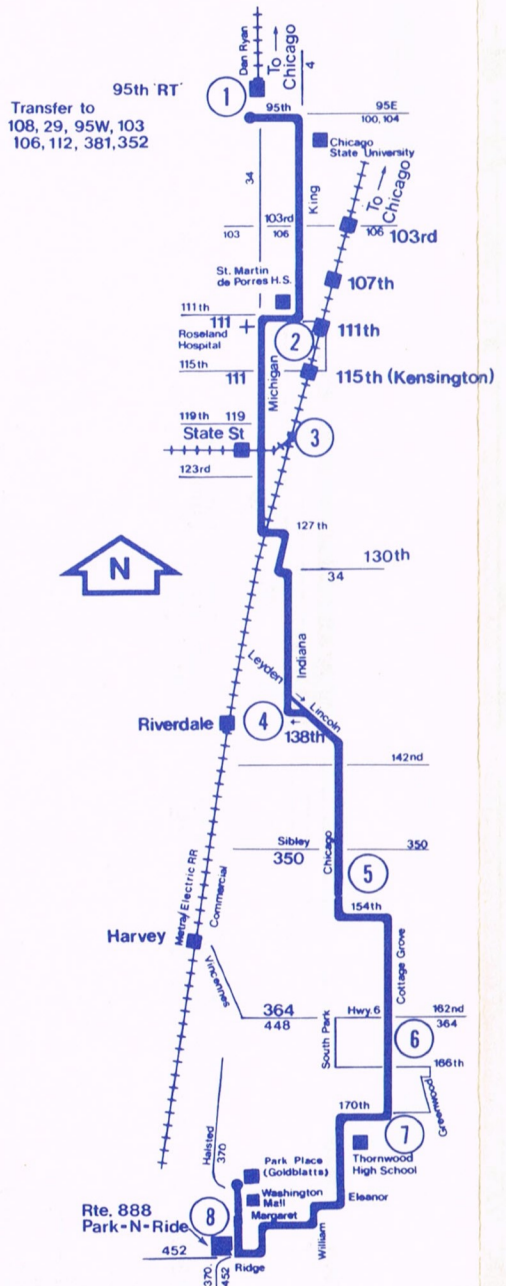

SUNDAY NORTHBOUND							
⑧	⑦	⑥	⑤	④	③	②	①
PARK PLACE GOLDBLATTS	170TH COTTAGE GROVE	HWY. 6 COTTAGE GROVE	SIBLEY CHICAGO	138TH INDIANA	119TH MICHIGAN	111TH KING DR.	95TH RAPID TRANSIT STATION
-	-	-	-	7:00am	7:08am	7:14am	7:23am
-	-	-	-	7:55	8:03	8:09	8:18
-	-	-	-	8:25	8:33	8:39	8:48
-	-	-	-	8:55	9:03	9:09	9:18
-	-	-	-	9:25	9:33	9:39	9:48
-	-	-	-	9:55	10:03	10:09	10:18
-	-	10:13am	10:19am	10:25	10:33	10:39	10:48
-	-	-	-	10:55	11:03	11:09	11:18
10:59am *	11:10am	11:13	11:19	11:25	11:33	11:39	11:48
11:59 *	12:10pm	12:13pm	12:19pm	12:25pm	12:33	12:40	12:50
12:59pm *	1:10	1:13	1:19	1:25	1:33	1:40	1:50
-	-	-	-	1:55	2:03	2:10	2:20
1:59 *	2:10	2:13	2:19	2:25	2:33	2:40	2:50
-	-	-	-	2:55	3:03	3:10	3:20
2:59 *	3:10	3:13	3:19	3:25	3:33	3:40	3:50
-	-	-	-	3:55	4:03	4:10	4:20
3:59 *	4:10	4:13	4:19	4:25	4:33	4:40	4:50
-	-	-	-	4:55	5:03	5:10	5:20
4:59 *	5:10	5:13	5:19	5:25	5:33	5:40	5:50
-	-	-	-	5:55	6:03	6:10	6:20
-	-	-	-	6:25	6:33	6:39	6:48
-	-	-	-	6:55	7:03	7:09	7:18
-	-	-	-	7:25	7:33	7:39	7:48
-	-	-	-	7:55	8:03	8:09	8:18
-	-	-	-	8:25	8:33	8:39	8:48
-	-	-	-	8:55	9:03	9:09	9:18
-	-	-	-	9:25	9:33	9:39	9:48
-	-	-	-	9:55	10:03	10:09	10:18
-	-	-	-	11:25	11:33	11:39	11:48
-	-	-	-	12:25am	12:33am	12:39am	12:48am

Bus will stop upon signal to driver at any intersection along the route where it is safe to do so.

* - Bus comes from Route 352 and operates from Ridge/Dixie via Ridge to Park Place.
@ - Bus continues to Ridge/Dixie via Halsted to Ridge and becomes a Route 352 northbound trip.
Sunday service will operate on New Year's Day, Memorial Day, July 4th, Labor Day, Thanksgiving, and Christmas.

Pace is the Suburban Bus Division of the RTA

**EXACT FARE REQUIRED
DRIVER HAS NO CHANGE**

REGULAR FARES	PEAK	OFF-PEAK
Adult	$1.10	$1.10
Pace Transfer	.10	.10
Transfer to CTA	.70	.40
Reduced	.55	.55
Pace Transfer	.05	.05
Transfer to CTA	.25	.15
Riders with valid weekly or monthly Metra rail ticket to or from station		
Adult	.85	.85
Reduced	.40	.40

PACE PASSES/TICKETS	Regular	Reduced
Monthly Passport	$60.00	30.00
Weekly Pass	15.00	--
Pace Link-Up Passport	36.00	--
Pace Ten-Ride Plus Tickets	11.00	5.50
Ten Ride Tickets not valid on CTA		

FARE INFORMATION

Peak fares are charged 6-9 a.m. and 3-6 p.m., weekdays, except holidays (New Year's Day, Memorial Day, July 4th, Labor Day, Thanksgiving, and Christmas).

Reduced fares include children ages 7-11, senior citizens, and persons with disabilities (with RTA Reduced Fare Card), and students (high school or younger with appropriate identification) to and from school only on school days, between 6:00 a.m. and 8:00 p.m.

When accompanied by an adult fare paying passenger, a maximum of two children can ride FREE under age 7.

INFORMATION CENTER

If you need transit information please call:
The RTA Travel Information Center, open daily from 5:00 a.m. to 1:00 a.m.

Within Chicago call: 1-312-836-7000
From the Suburbs: 1-800-972-7000 (toll-free)

Pace Passenger Services, Monday through Friday from 8:00 a.m. to 5:00 p.m.
1-(708) 364-PACE Ext. 500

TDD # (For HEARING IMPAIRED ONLY)
1-(312) 836-4949

OPERATED BY: Pace South
For lost and found call (708) 331-0051

353

**95TH -
Riverdale
Washington Sq.**

Serving
95th St. Rapid Transit Station
Chicago State Univ.
Roseland Hospital
St. Martin de Porres H. S.
Thornwood H. S.
Washington Sq. Mall
Park Pl. (Goldblatts)
Daily Service

Dec. 29, 1991

Suburban Bus Service

The schedules, fares and other information in this timetable are subject to change. Pace does not assume responsibility for errors in timetables, nor for inconvenience or damage resulting from delayed trains or buses or failure to make connections.