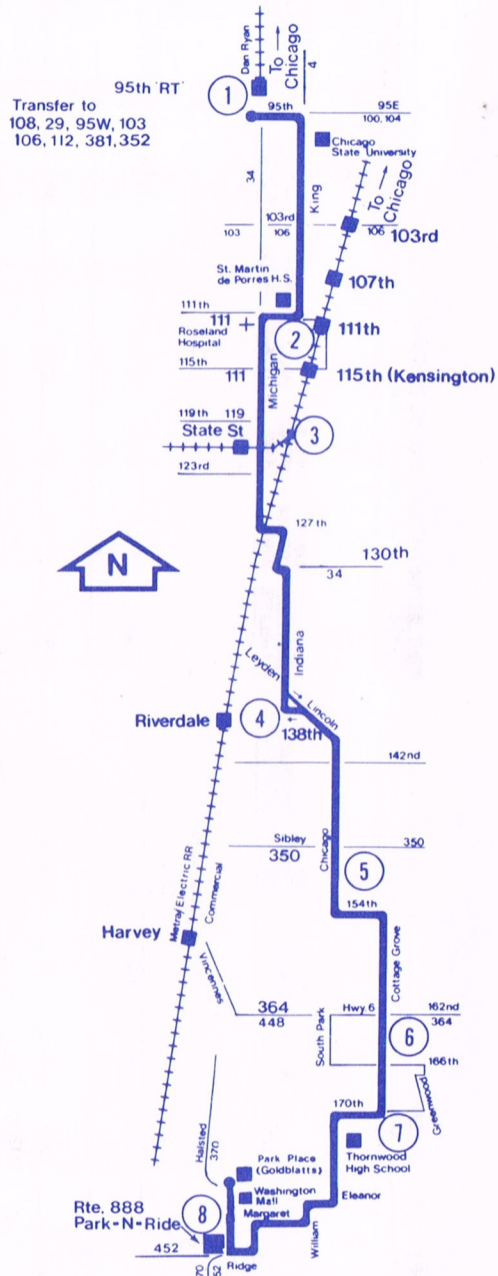

ROUTE 353 95TH RIVERDALE-WASHINGTON SQUARE

SUNDAY NORTHBOUND

⑧	⑦	⑥	⑤	④	③	②	①
PARK PLACE GOLDBLATTS	170TH COTTAGE GROVE	HWY. 6 COTTAGE GROVE	SIBLEY CHICAGO	138TH INDIANA	119TH MICHIGAN	111TH KING DR.	95TH RAPID TRANSIT STATION
-	-	-	-	7:00am	7:08am	7:14am	7:23am
-	-	-	-	7:55	8:03	8:09	8:18
-	-	-	-	8:25	8:33	8:39	8:48
-	-	-	-	8:55	9:03	9:09	9:18
-	-	-	-	9:25	9:33	9:39	9:48
-	-	-	-	9:55	10:03	10:09	10:18
-	-	10:13am	10:19am	10:25	10:33	10:39	10:48
-	-	-	-	10:55	11:03	11:09	11:18
10:59am *	11:10am	11:13	11:19	11:25	11:33	11:39	11:48
-	-	-	-	11:55	12:03pm	12:09pm	12:18pm
11:59 *	12:10pm	12:13pm	12:19pm	12:25pm	12:33	12:40	12:50
-	-	-	-	12:55	1:03	1:10	1:20
12:59pm *	1:10	1:13	1:19	1:25	1:33	1:40	1:50
-	-	-	-	1:55	2:03	2:10	2:20
1:59 *	2:10	2:13	2:19	2:25	2:33	2:40	2:50
-	-	-	-	2:55	3:03	3:10	3:20
2:59 *	3:10	3:13	3:19	3:25	3:33	3:40	3:50
-	-	-	-	3:55	4:03	4:10	4:20
3:59 *	4:10	4:13	4:19	4:25	4:33	4:40	4:50
-	-	-	-	4:55	5:03	5:10	5:20
4:59 *	5:10	5:13	5:19	5:25	5:33	5:40	5:50
-	-	-	-	5:55	6:03	6:10	6:20
-	-	-	-	6:25	6:33	6:39	6:48
-	-	-	-	6:55	7:03	7:09	7:18
-	-	-	-	7:25	7:33	7:39	7:48
-	-	-	-	7:55	8:03	8:09	8:18
-	-	-	-	8:25	8:33	8:39	8:48
-	-	-	-	8:55	9:03	9:09	9:18
-	-	-	-	9:25	9:33	9:39	9:48
-	-	-	-	10:25	10:33	10:39	10:48
-	-	-	-	11:25	11:33	11:39	11:48
-	-	-	-	12:25am	12:33am	12:39am	12:48am

* - Bus comes from Route 352 and operates from Ridge/Dixie via Ridge to Park Place.
@ - Bus continues to Ridge/Dixie via Halsted to Ridge and becomes a Route 352 northbound trip.
Sunday service will operate on New Year's Day, Memorial Day, July 4th, Labor Day, Thanksgiving, and Christmas.

EXACT FARE REQUIRED

DRIVER HAS NO CHANGE

REGULAR FARES	PEAK	OFF-PEAK
Adult	$1.15	$1.15
Pace Transfer	.10	.10
Transfer to CTA	.65	.40
Reduced	.55	.55
Pace Transfer	.05	.05
Transfer to CTA	.35	.20

PASSES/TICKETS	Regular	Reduced
Pace/CTA Monthly Passport	$72.00	33.00
Pace/CTA Weekly Pass	18.50	--
Pace Link-Up Passport	36.00	--
Pace Ten-Ride Plus Tickets	11.50	5.50
Ten-Ride Tickets not valid on CTA		

FARE INFORMATION

Peak fares are charged 6-10 a.m. and 3-7 p.m., weekdays, except holidays (New Year's Day, Memorial Day, July 4th, Labor Day, Thanksgiving, and Christmas).
Reduced fares include children ages 7-11, senior citizens, and persons with disabilities (with RTA Reduced Fare Card), and students (high school or younger with appropriate identification) to and from school only on school days, between 6:00 a.m. and 8:00 p.m.
When accompanied by an adult fare paying passenger, a maximum of two children can ride **FREE** under age 7.

INFORMATION CENTER

If you need transit information please call:
The RTA Travel Information Center, open daily from 5:00 a.m. to 1:00 a.m.
836-7000
TDD # (For HEARING IMPAIRED ONLY)
1-(312) 836-4949
Pace Passenger Services, Monday through Friday from 8:00 a.m. to 5:00 p.m.
1-(708) 364-PACE

CARRIER INFORMATION

OPERATED BY: Pace South Division
For lost and found call (708) 331-0051

ADDITIONAL INFORMATION

The schedules, fares and other information in this timetable are subject to change. Pace does not assume responsibility for errors in timetables, nor for inconvenience or damage resulting from delayed trains or buses or failure to make connections.
Bus will stop upon signal to driver at any intersection along the route where it is safe to do so.

pace
353

95th-Riverdale Washington Sq.

Suburban Bus Service

Serving

95th St. Rapid Transit Station

Chicago State Univ.

Roseland Hospital

St. Martin de Porres H.S.

Thornwood H.S.

Washington Sq. Mall Park Pl. (Goldblatts)

January 23, 1994

Daily Service