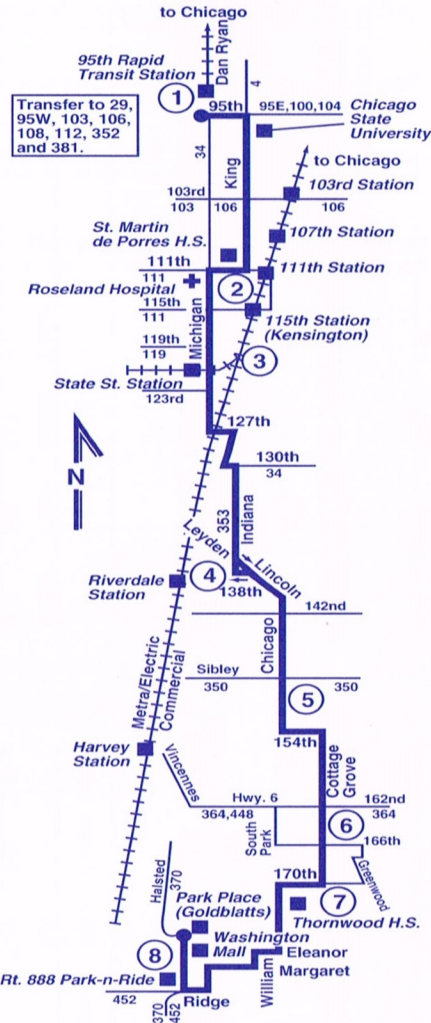

ROUTE 353 95TH RIVERDALE-WASHINGTON SQUARE

SUNDAY - SOUTHBOUND

①	②	③	④	⑤	⑥	⑦	⑧
95TH RAPID TRANSIT STATION	111TH KING DR.	119TH MICHIGAN	138TH INDIANA	SIBLEY CHICAGO	HWY. 6 COTTAGE GROVE	170TH COTTAGE GROVE	PARK PLACE GOLDBLATT
7:25am	7:32am	7:41am	7:49am	-	-	-	-
8:25	8:32	8:41	8:49	-	-	-	-
8:55	9:02	9:11	9:19	-	-	-	-
9:25	9:32	9:41	9:49	-	-	-	-
9:55	10:02	10:11	10:19	10:24am	10:30am	10:33am	10:44am @
10:25	10:32	10:41	10:49	-	-	-	-
10:55	11:02	11:11	11:19	11:24	11:30	11:33	11:44 @
11:25	11:32	11:41	11:49	-	-	-	-
11:55	12:02pm	12:11pm	12:19pm	12:24pm	12:30pm	12:33pm	12:44pm @
12:25pm	12:32	12:41	12:49	-	-	-	-
12:55	1:03	1:13	1:21	1:26	1:32	1:35	1:46 @
1:25	1:33	1:43	1:51	-	-	-	-
1:55	2:03	2:13	2:21	2:26	2:32	2:35	2:46 @
2:25	2:33	2:43	2:51	-	-	-	-
2:55	3:03	3:13	3:21	3:26	3:32	3:35	3:46 @
3:25	3:33	3:43	3:51	-	-	-	-
3:55	4:03	4:13	4:21	4:26	4:32	4:35	4:46 @
4:25	4:33	4:43	4:51	-	-	-	-
4:55	5:03	5:13	5:21	5:26	5:32	-	-
5:25	5:33	5:43	5:51	-	-	-	-
5:55	6:03	6:13	6:21	-	-	-	-
6:25	6:32	6:41	6:49	-	-	-	-
6:55	7:02	7:11	7:19	-	-	-	-
7:25	7:32	7:41	7:49	-	-	-	-
7:55	8:02	8:11	8:19	-	-	-	-
8:25	8:32	8:41	8:49	-	-	-	-
8:55	9:02	9:11	9:19	-	-	-	-
9:25	9:32	9:41	9:49	-	-	-	-
9:55	10:02	10:11	10:19	-	-	-	-
10:55	11:02	11:11	11:19	-	-	-	-
11:55	12:02am	12:11am	12:19am	-	-	-	-
12:55am	1:02	1:11	1:19	-	-	-	-

NOTE: Between 130th Street and the 95th Rapid Station, passengers will only be picked up or dropped off at posted CTA or Pace stops.
 * - Bus comes from Route 352 and operates from Ridge/Dixie via Ridge to Park Place.
 @ - Bus continues to Ridge/Dixie via Halsted to Ridge and becomes a Route 352 northbound trip.