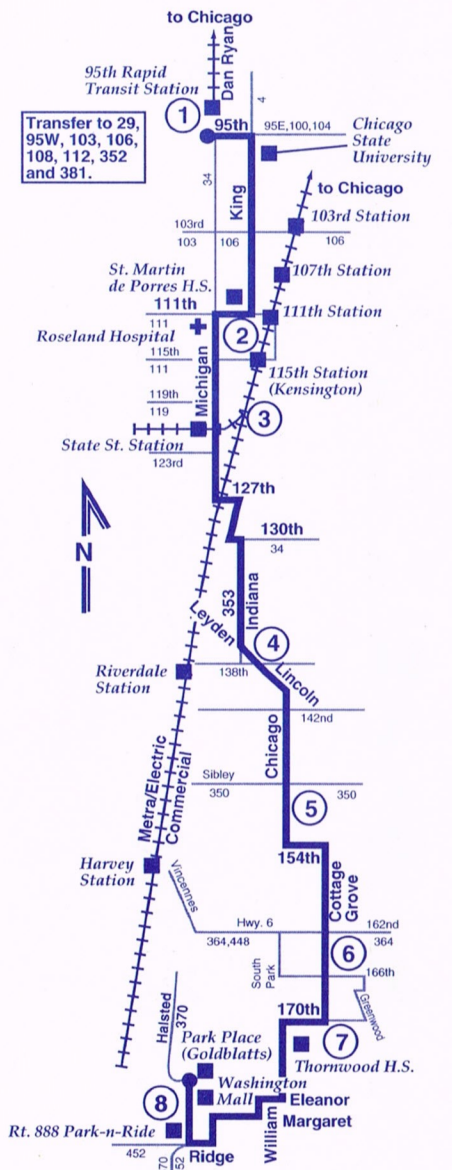

NOTE: Between 130th Street and the 95th Rapid Station, passengers will only be picked up or dropped off at posted CTA or Pace stops.  
 \* - Trip departs from 138th/Indiana at time shown and operates via 138th to Indiana.  
 # - Bus comes from Route 352 and operates from Ridge/Dixie via Ridge to Park Place.  
 @ - Bus continues to Ridge/Dixie via Halsted to Ridge and becomes a Route 352 northbound trip.  
 Sunday service will operate on New Year's Day, Memorial Day, July 4th, Labor Day, Thanksgiving, and Christmas.