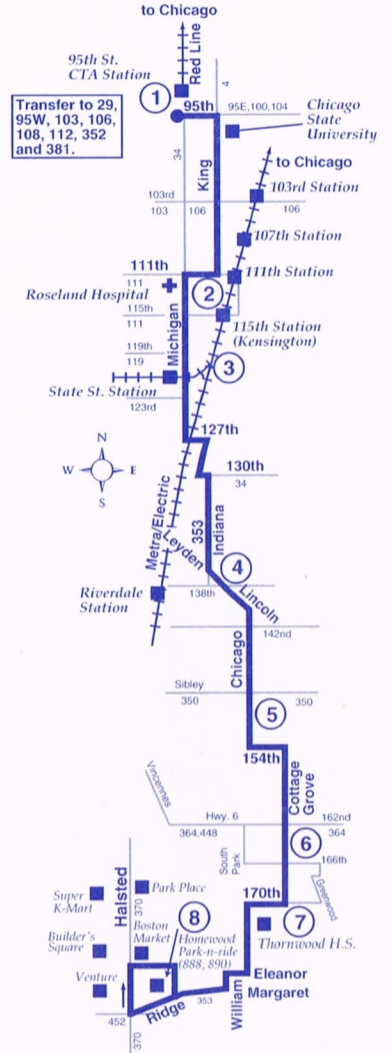

ROUTE 353 95TH-RIVERDALE-HOMEWOOD

SUNDAY - SOUTHBOUND

①	②	③	④	⑤	⑥	⑦	⑧
95TH ST CTA STATION	111TH KING DR.	119TH MICHIGAN	138TH LEYDEN	SIBLEY CHICAGO	HWY. 6 COTTAGE GROVE	170TH COTTAGE GROVE	HOMEWOOD PARK-N-RIDE
7:25am	7:32am	7:41am	7:49am	-	-	-	-
8:25	8:32	8:41	8:49	-	-	-	-
8:55	9:02	9:11	9:19	-	-	-	-
9:25	9:32	9:41	9:49	9:54am	10:00am	10:33am	10:44am
9:55	10:02	10:11	10:19	10:24	10:30	10:33am	10:44am
10:25	10:32	10:41	10:49	-	-	-	-
10:55	11:02	11:11	11:19	11:24	11:30	11:33	11:44
11:25	11:32	11:41	11:49	-	-	-	-
11:55	12:02pm	12:11pm	12:19pm	12:24pm	12:30pm	12:33pm	12:44pm
12:25pm	12:32	12:41	12:49	-	-	-	-
12:55	1:03	1:13	1:21	1:26	1:32	1:35	1:46
1:25	1:33	1:43	1:51	-	-	-	-
1:55	2:03	2:13	2:21	2:26	2:32	2:35	2:46
2:25	2:33	2:43	2:51	-	-	-	-
2:55	3:03	3:13	3:21	3:26	3:32	3:35	3:46
3:25	3:33	3:43	3:51	-	-	-	-
3:55	4:03	4:13	4:21	4:26	4:32	4:35	4:46
4:25	4:33	4:43	4:51	-	-	-	-
4:55	5:03	5:13	5:21	5:26	5:32	-	-
5:25	5:33	5:43	5:51	-	-	-	-
5:55	6:03	6:13	6:21	6:26	-	-	-
6:25	6:32	6:41	6:49	-	-	-	-
6:55	7:02	7:11	7:19	-	-	-	-
7:25	7:32	7:41	7:49	-	-	-	-
7:55	8:02	8:11	8:19	-	-	-	-
8:25	8:32	8:41	8:49	-	-	-	-
8:55	9:02	9:11	9:19	-	-	-	-
9:25	9:32	9:41	9:49	9:54	-	-	-
9:55	10:02	10:11	10:19	-	-	-	-
10:55	11:02	11:11	11:19	-	-	-	-
11:55	12:02am	12:11am	12:19am	-	-	-	-
12:55am	1:02	1:11	1:19	-	-	-	-

NOTE: Between 130th Street and the 95th CTA Station, passengers will be picked up or dropped off only at posted CTA or Pace stops.
 * - Trip departs from 138th/Indiana at time shown and operates via 138th to Indiana.
 Sunday service will operate on New Year's Day, Memorial Day, July 4th, Labor Day, Thanksgiving, and Christmas.