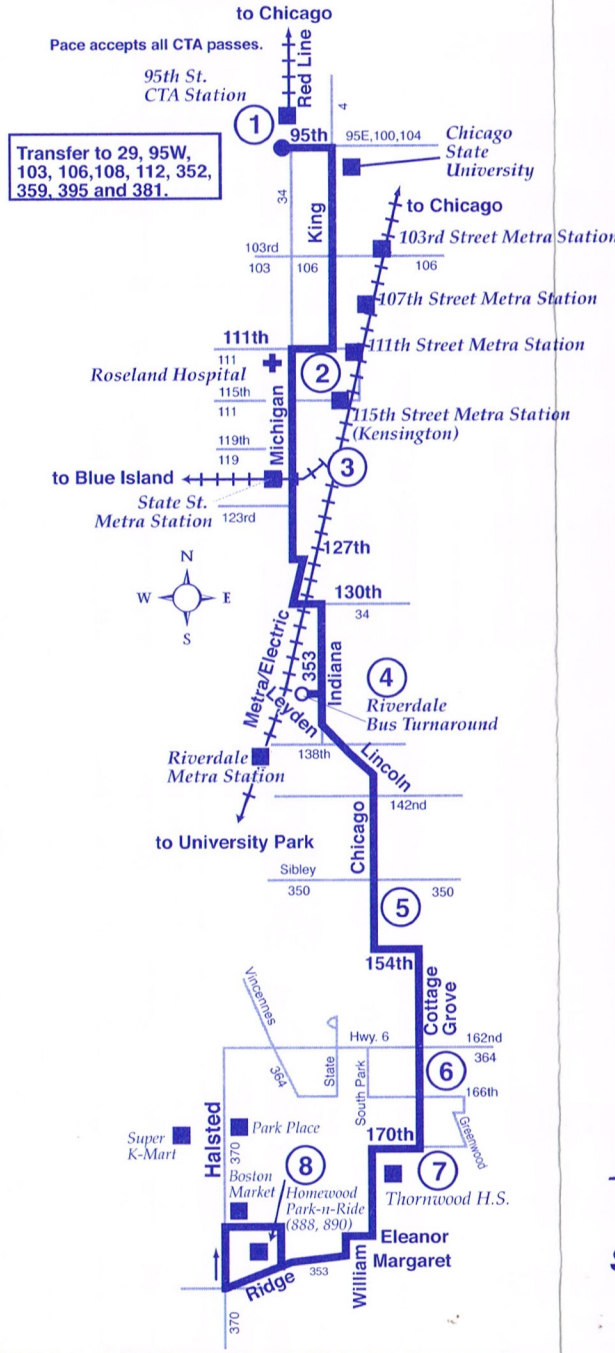

SUNDAY - NORTHBOUND

⑧	⑦	⑥	⑤	④	③	②	①
HOMEWOOD PARK-N-RIDE	170TH COTTAGE GROVE	HWY. 6 COTTAGE GROVE	SIBLEY CHICAGO	RIVERDALE BUS TURN AROUND	119TH MICHIGAN	111TH KING DR.	95TH ST CTA STATION
-	-	-	-	7:00am	7:08am	7:14am	7:23am
-	-	-	-	7:55	8:03	8:09	8:18
-	-	-	-	8:25	8:33	8:39	8:48
-	-	-	-	8:55	9:03	9:09	9:18
-	-	-	-	9:25	9:33	9:39	9:48
-	-	9:43am	9:49am	9:55	10:03	10:09	10:18
-	-	10:13	10:19	10:25	10:33	10:39	10:48
-	-	10:55	11:03	11:09	11:17	11:24	11:33
10:59am	11:10am	11:13	11:19	11:25	11:33	11:39	11:48
-	-	-	-	11:55	12:03pm	12:09pm	12:18pm
11:59	12:10pm	12:13pm	12:19pm	12:25pm	12:33	12:40	12:50
-	-	-	-	12:55	1:03	1:10	1:20
12:59pm	1:10	1:13	1:19	1:25	1:33	1:40	1:50
-	-	-	-	1:55	2:03	2:10	2:20
1:59	2:10	2:13	2:19	2:25	2:33	2:40	2:50
-	-	-	-	2:55	3:03	3:10	3:20
2:59	3:10	3:13	3:19	3:25	3:33	3:40	3:50
-	-	-	-	3:55	4:03	4:10	4:20
3:59	4:10	4:13	4:19	4:25	4:33	4:40	4:50
-	-	-	-	4:55	5:03	5:10	5:20
4:59	5:10	5:13	5:19	5:25	5:33	5:40	5:50
-	-	-	-	5:55	6:03	6:10	6:20
-	-	-	-	6:25	6:33	6:39	6:48
-	-	-	-	6:55	7:03	7:09	7:18
-	-	-	-	7:25	7:33	7:39	7:48
-	-	-	-	7:55	8:03	8:09	8:18
-	-	-	-	8:25	8:33	8:39	8:48
-	-	-	-	8:55	9:03	9:09	9:18
-	-	-	-	9:25	9:33	9:39	9:48
-	-	-	-	10:25	10:33	10:39	10:48
-	-	-	-	11:25	11:33	11:39	11:48
-	-	-	-	12:25am	12:33am	12:39am	12:48am

Route 353 Effective Date March 18, 2007

NOTE: Between 130th Street and the 95th CTA Station, passengers will be picked up or dropped off only at posted CTA or Pace stops.
Sunday service will operate on New Year's Day, Memorial Day, July 4th, Labor Day, Thanksgiving, and Christmas.

EXACT FARE REQUIRED

DRIVER HAS NO CHANGE

REGULAR FARES	Full Fare	Reduced Fare
Regular Fare	$1.50	$0.75
Fare with Pace Transfer	$1.75	$0.85

Pace has a variety of passes and tickets that can make traveling on Pace, CTA and Metra easier and more cost effective. Please review the Pace Fare Guide for information on the Pace Commuter Club Cards, Pace/CTA 30-Day Pass, Link-Up Pass, PlusBus Pass, Student Haul Pass, Campus Connection, Transit Cards, Reduced Fare Permits and 10-Ride Tickets. Reduced Fares are available for children (ages 7-11), students traveling to and from school, senior citizens and persons with disabilities. The RTA Reduced Fare Permit is required for seniors and persons with disabilities. A Medicare Card and another source of identification with a photograph and a date of birth are acceptable to obtain the Permit. Please refer to the Pace Fare Guide for restrictions and additional information.

INFORMATION CENTER

If you need transit information please call:
The RTA Travel Information Center, open daily from 5:00 a.m. to 1:00 a.m. Use from all suburban area codes. **836-7000**
TTY# (For HEARING IMPAIRED ONLY)

(312) 836-4949
Pace Customer Relations, Monday through Friday from 8:00 a.m. to 5:00 p.m.
(847) 364-PACE (7223)
TTY# (Pace information for HEARING IMPAIRED ONLY) (847) 364-5093

CARRIER INFORMATION

OPERATED BY: Pace South
For lost and found call (708) 331-0051

ADDITIONAL INFORMATION

The schedules, fares and other information in this timetable are subject to change. Pace does not assume responsibility for errors in timetables, nor for inconvenience or damage resulting from delayed trains or buses or failure to make connections.
Bus will stop upon signal to driver at any intersection along the route where it is safe to do so.

Illinois Tollway
Open Roads for a Faster Future
Supporting Regional Transportation

www.pacebus.com