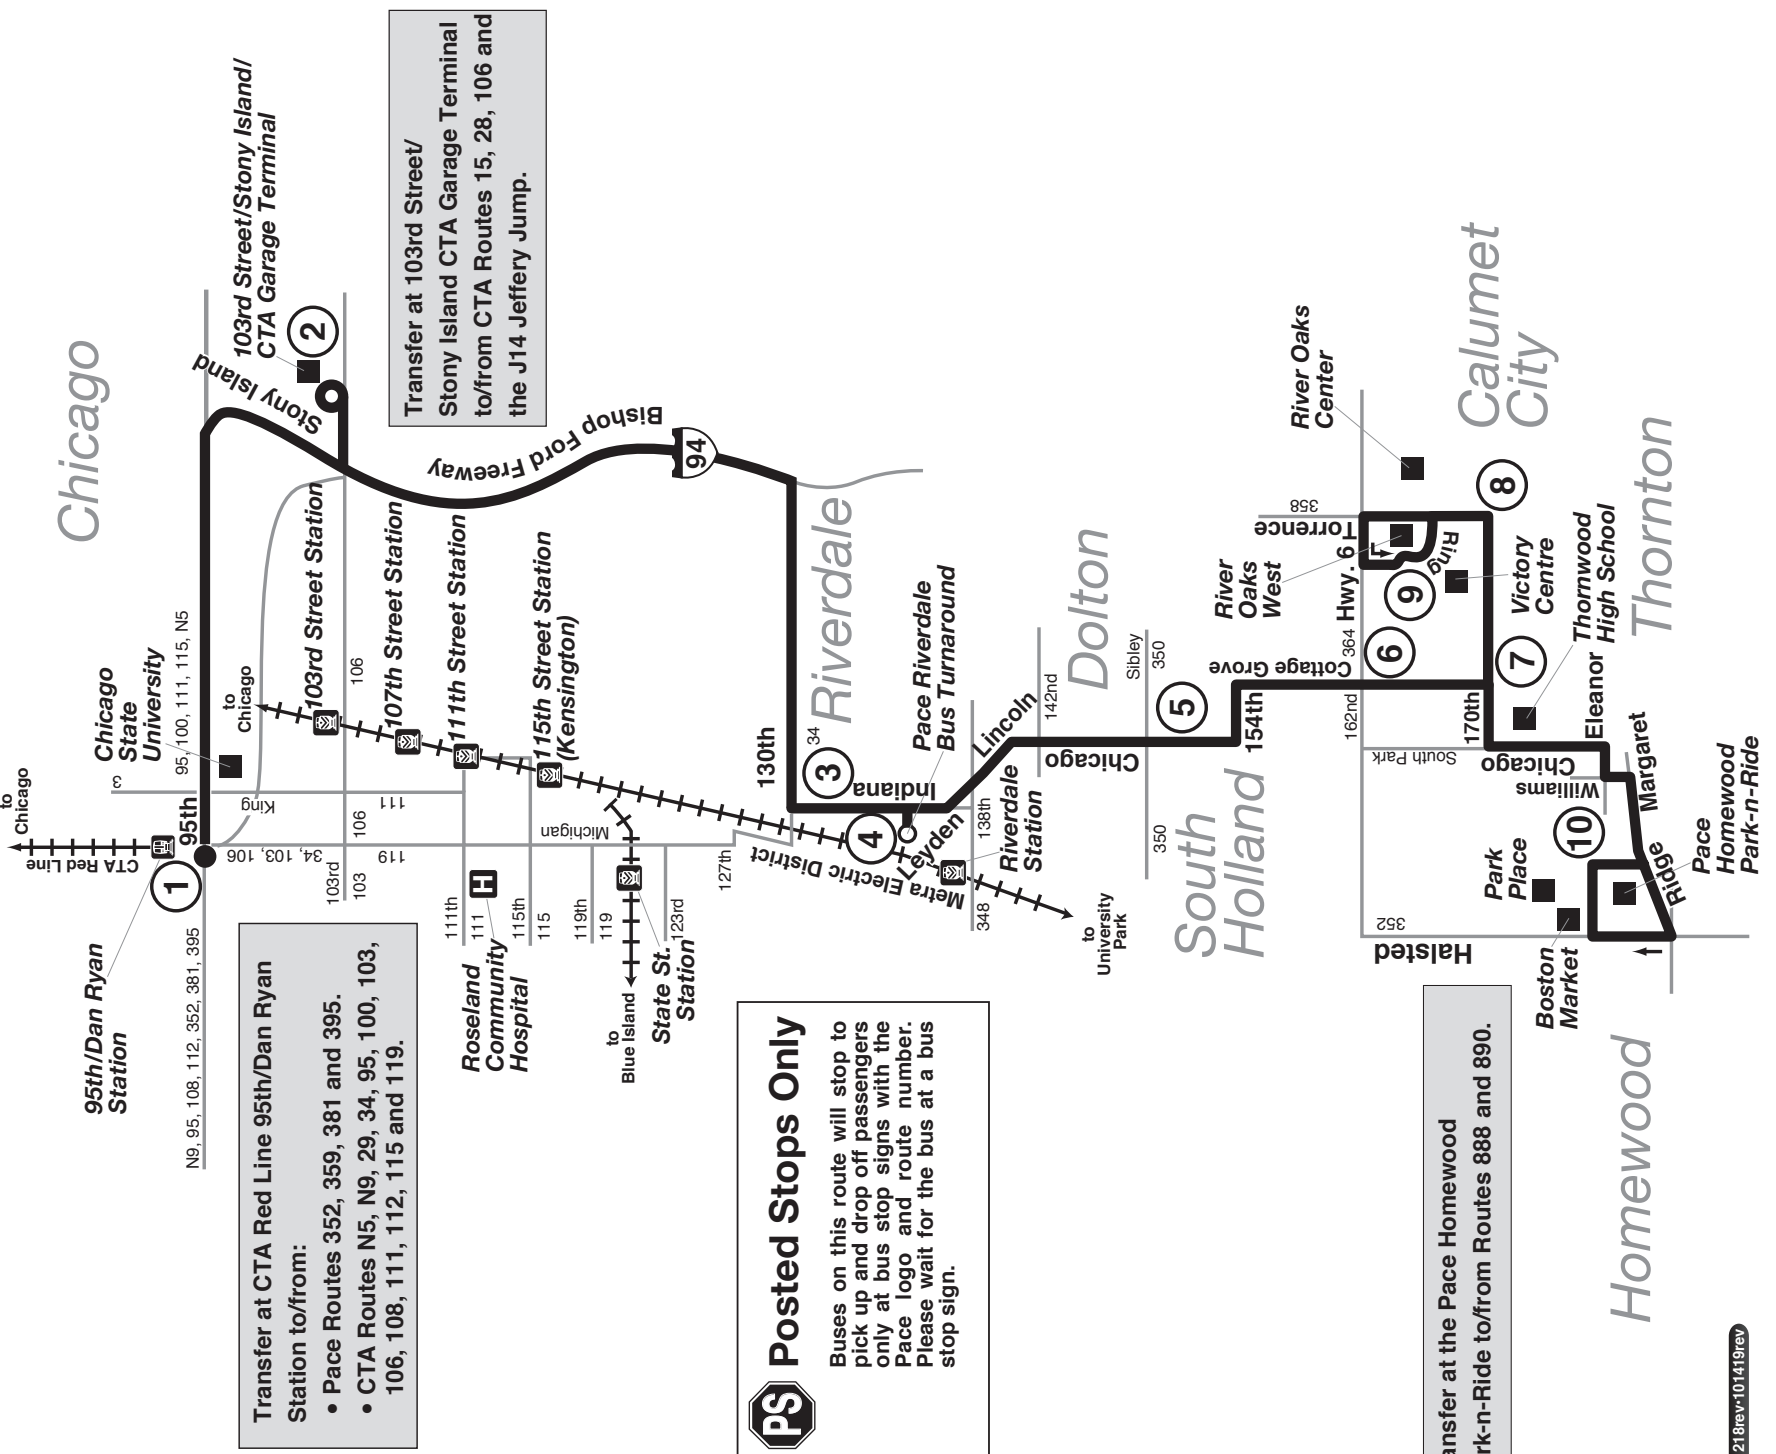

Route 353 Effective Date December 8, 2019

Transfer at CTA Red Line 95th/Dan Ryan Station to/from:

- Pace Routes 352, 359, 381 and 395.
- CTA Routes N5, N9, 29, 34, 95, 100, 103, 106, 108, 111, 112, 115 and 119.

PS Posted Stops Only

Buses on this route will stop to pick up and drop off passengers only at bus stop signs with the Pace logo and route number. Please wait for the bus at a bus stop sign.

Transfer at the Pace Homewood Park-n-Ride to/from Routes 888 and 890.

SATURDAY SOUTHBOUND

CTA RED LINE 95TH/DAN RYAN STATION	103RD/STONY ISLAND	130TH/INDIANA	PACE RIVERDALE TURNAROUND	SIBLEY/CHICAGO	COTTAGE GROVE/HWY 6	170TH/COTTAGE GROVE	170TH/TORRENCE	VICTORY CENTRE	PACE HOMEWOOD PARK-N-RIDE
5:59AM	-	6:14AM	6:17AM	6:24AM	6:29AM	6:32AM	-	-	6:43AM
6:59	-	7:14	7:17	7:24	7:29	7:32	7:36AM	7:45AM	-
7:59	8:09AM	8:18	8:21	8:29	8:35	8:38	-	-	8:49
8:59	9:09	9:18	9:21	9:29	9:36	9:39	9:43	9:52	-
9:59	10:09	10:18	10:21	10:29	10:36	10:39	-	-	10:50
11:04	11:14	11:23	11:26	11:34	11:41	11:44	11:48	11:57	-
12:09PM	12:19PM	12:28PM	12:31PM	12:39PM	12:46PM	12:49PM	-	-	1:00PM
1:09	1:19	1:28	1:31	1:39	1:46	1:49	1:53PM	2:02PM	-
2:14	2:24	2:33	2:36	2:44	2:51	2:54	-	-	3:05
3:14	3:24	3:33	3:36	3:44	3:51	3:54	3:58	4:07	-
4:19	4:29	4:38	4:41	4:49	4:56	4:59	-	-	5:10
5:24	5:34	5:43	5:46	5:54	6:01	6:04	6:08	6:17	-
6:29	6:39	6:48	6:51	6:59	7:05	7:08	-	-	7:19
7:34	7:44	7:53	7:56	8:04	8:10	8:13	8:17	8:26	-
8:39	8:49	8:58	9:01	9:09	9:15	9:18	9:22	9:31	-
9:29	9:39	9:48	9:51	9:59	10:05	10:08	-	-	10:19
10:34	10:44	10:53	10:56	11:04	11:10	11:13	-	-	11:24

PS Buses will stop at Posted Stops Only along the entire route.

Sunday service will operate on New Year's Day, Memorial Day, Independence Day, Labor Day, Thanksgiving and Christmas.