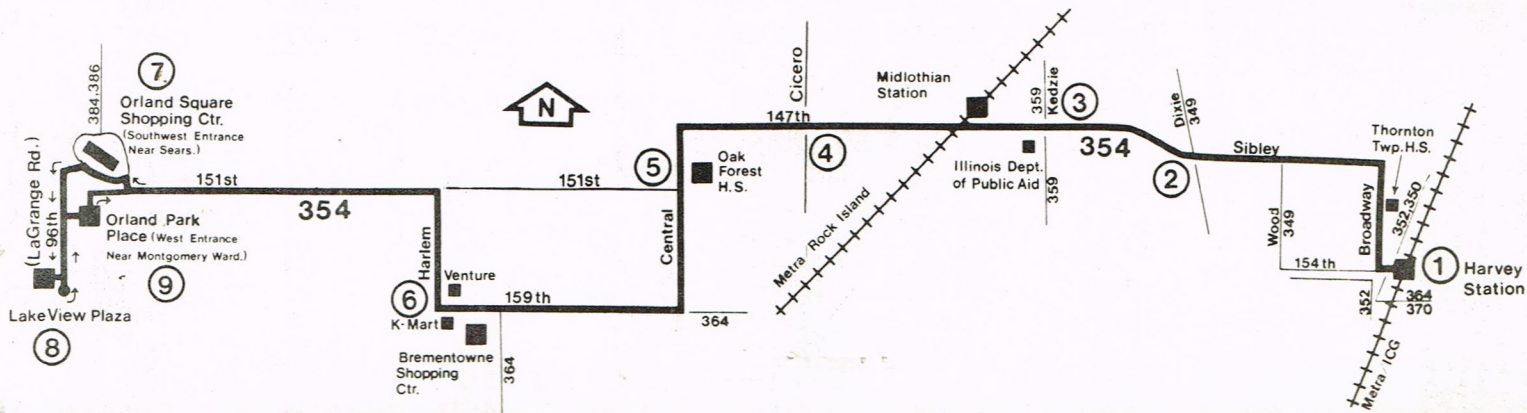

Operated by Pace/
South Division

For lost and found
call **331-0051**

Pace
is interested in hearing your
Comments
Compliments
or **Complaints**
364-7223
Monday-Friday 8:00am-4:30pm

Bus will stop upon signal to driver at any intersection
along the route where it is safe to do so.

Pace is the Suburban Bus Division of the RTA