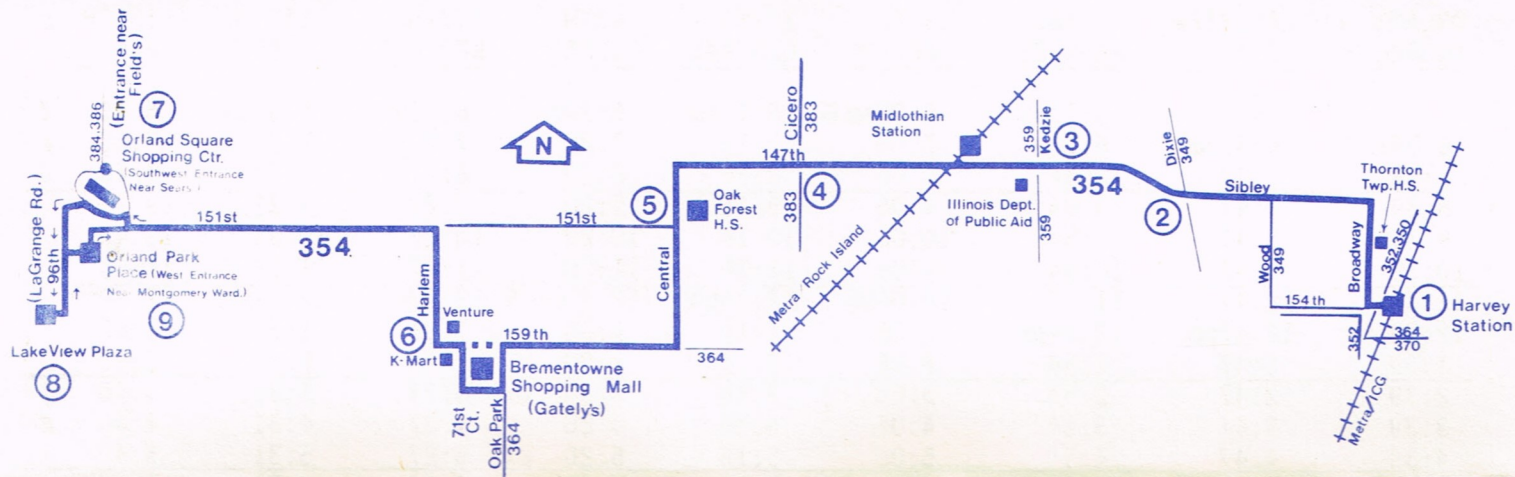

Operated by Pace/
South Division

For lost and found
call **331-0051**

How are we doing?

Speak your mind.
Call 364-PACE
Extension 4999

Monday through Friday
8:00am to 5:00pm

Bus will stop upon signal to driver at any intersection
along the route where it is safe to do so.

Pace is the Suburban Bus Division of the RTA