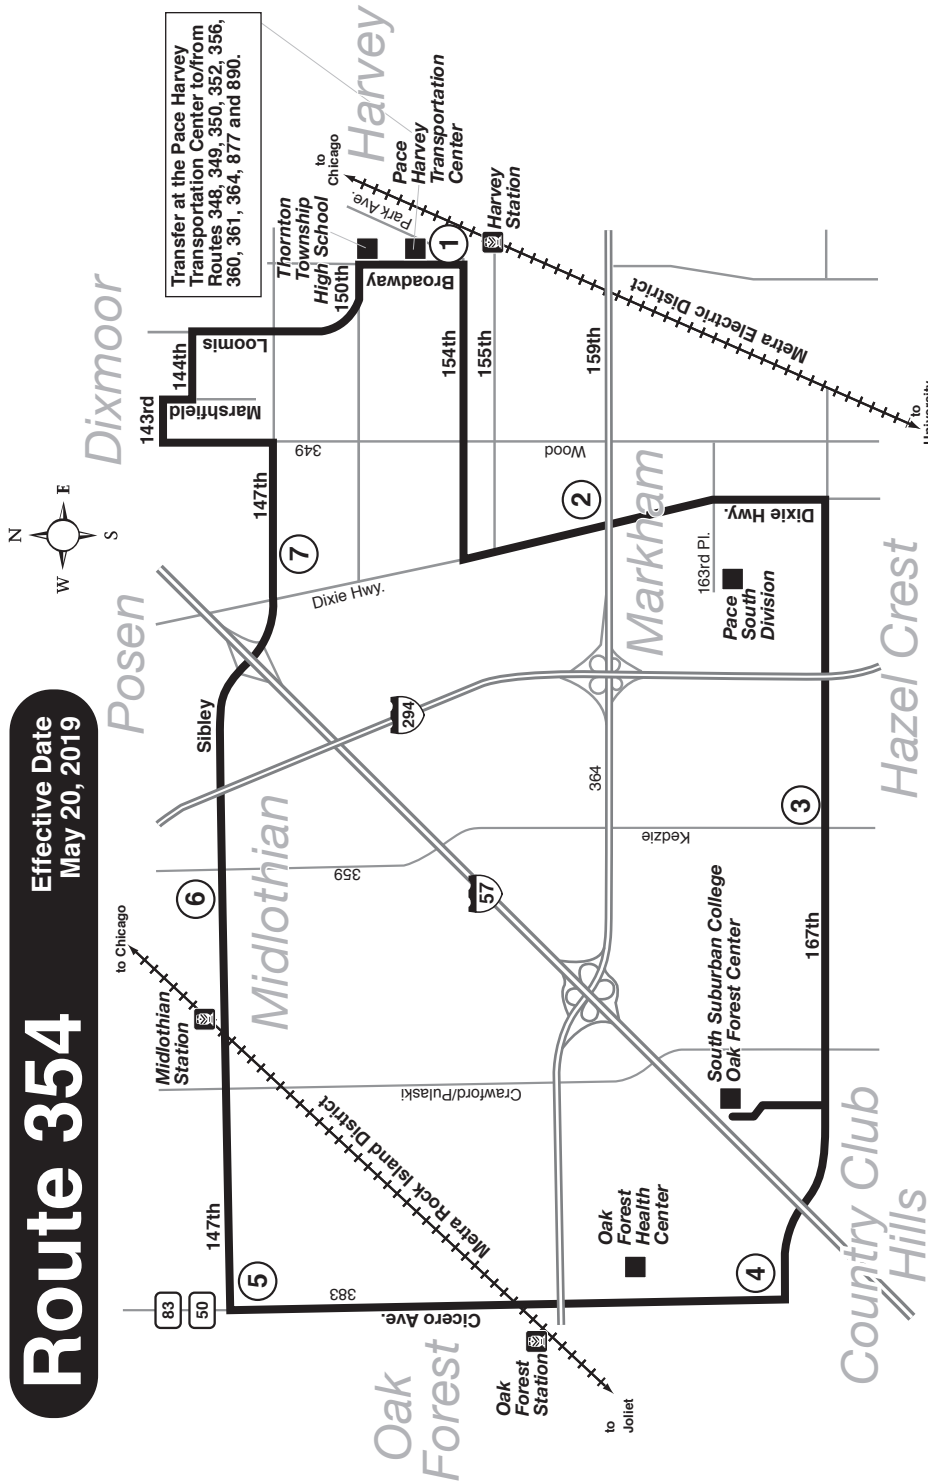

Route 354

Effective Date
May 20, 2019

©2012 Pace-11253 Rev

REGULAR FARE ROUTE

Use your Ventra® Card
or exact fare in cash.
Driver Has No Change

TRAVEL INFORMATION

For travel information:
RTA Travel Information Center
(312) 836-7000

For other information:
Pace Customer Relations
(847) 364-PACE (7223)

CARRIER INFORMATION

OPERATED BY: Pace South
For lost and found call (708) 331-0051

ADDITIONAL INFORMATION

PS Posted Stops Only

Buses on this route will stop to pick up and drop off passengers only at bus stop signs with the Pace logo and route number. Please wait for the bus at a bus stop sign.