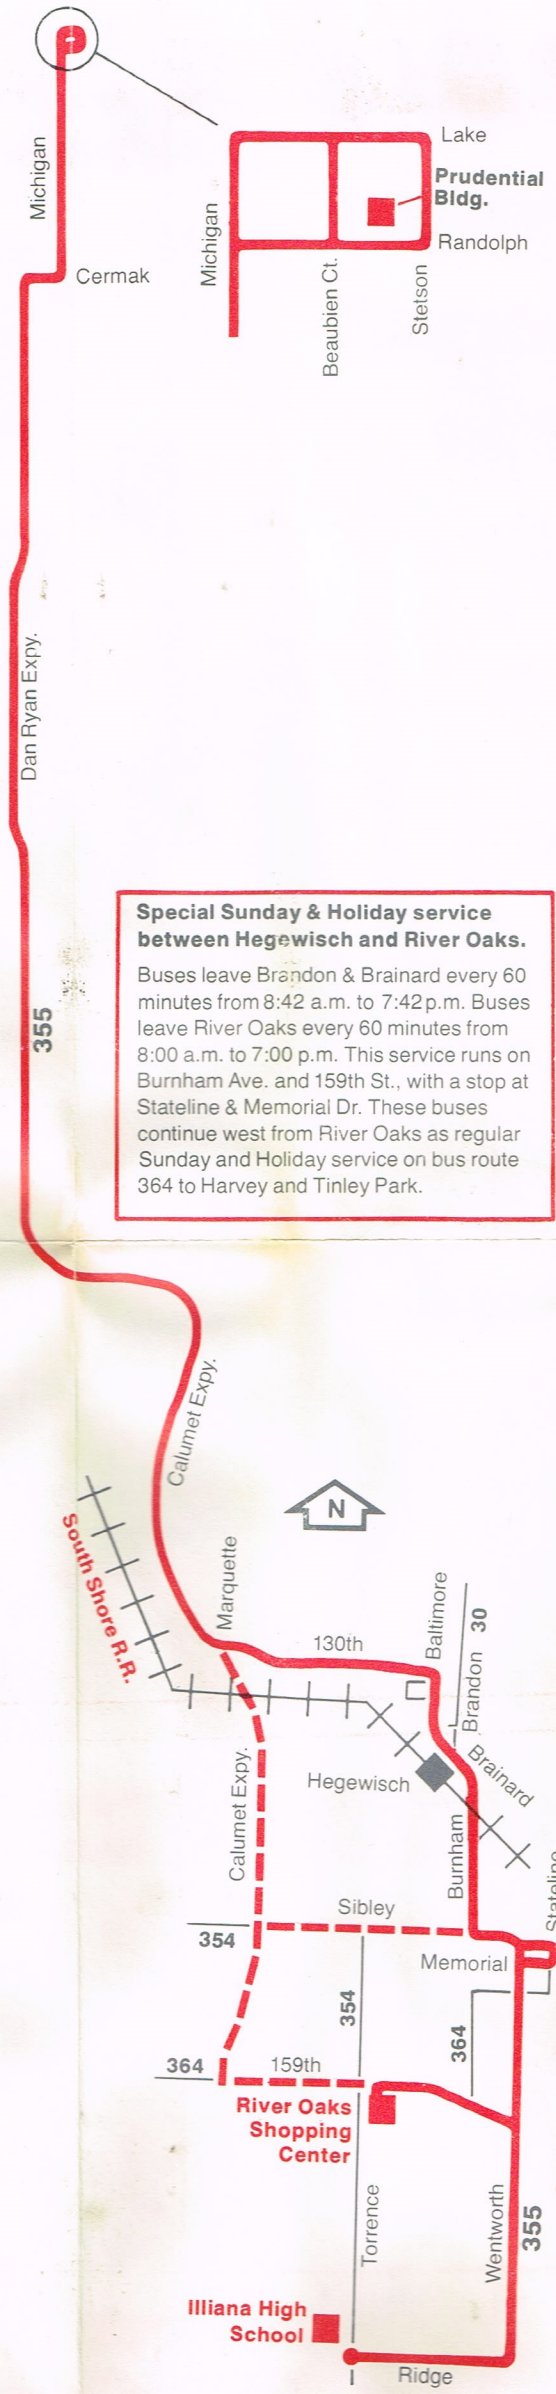

B—Trip originates at Bernice and Wentworth at 7:35 A.M.
†—Transfer at Stateline and Memorial for Burnham, Hegewisch and Chicago Loop.

Special Sunday & Holiday service between Hegewisch and River Oaks.
Buses leave Brandon & Brainard every 60 minutes from 8:42 a.m. to 7:42 p.m. Buses leave River Oaks every 60 minutes from 8:00 a.m. to 7:00 p.m. This service runs on Burnham Ave. and 159th St., with a stop at Stateline & Memorial Dr. These buses continue west from River Oaks as regular Sunday and Holiday service on bus route 364 to Harvey and Tinley Park.

355 Northbound—Saturdays

Ridge and Torrence	Ridge and Wentworth	River Oaks	State Line and Memorial	Brandon and Brainard	130th and Marquette	Chicago Loop Prudential Bldg.
6:40am	6:44am	.....	6:57am	7:05am	7:09am	7:40am
7:40	7:44	.....	7:57	Via Sibley Blvd.	.....	8:35
8:40	8:44	.....	8:57	9:05	9:09	9:40
9:40	9:44	.....	9:57	10:05	10:09	10:40
10:40	10:44	.....	10:57	11:05	11:09	11:40
11:40	11:44	.....	11:57	12:05pm	12:09pm	12:40pm
.....	.....	12:45pm	12:57pm	1:05	1:09	.....
1:40pm	1:44pm	.....	1:57	2:05	2:09	2:40
2:40	2:44	.....	2:57	3:05	3:09	3:40
.....	.....	4:15	4:25	4:33	4:37	5:08
4:40	4:44	.....	4:57	5:05	5:09	5:40
.....	.....	5:45	5:55	6:03	6:07	.....

Chicago—Loop stops
Northbound stops on Michigan Avenue
11th Pl., 9th, Balbo, Harrison, Van Buren, Adams, Madison, Randolph, Lake