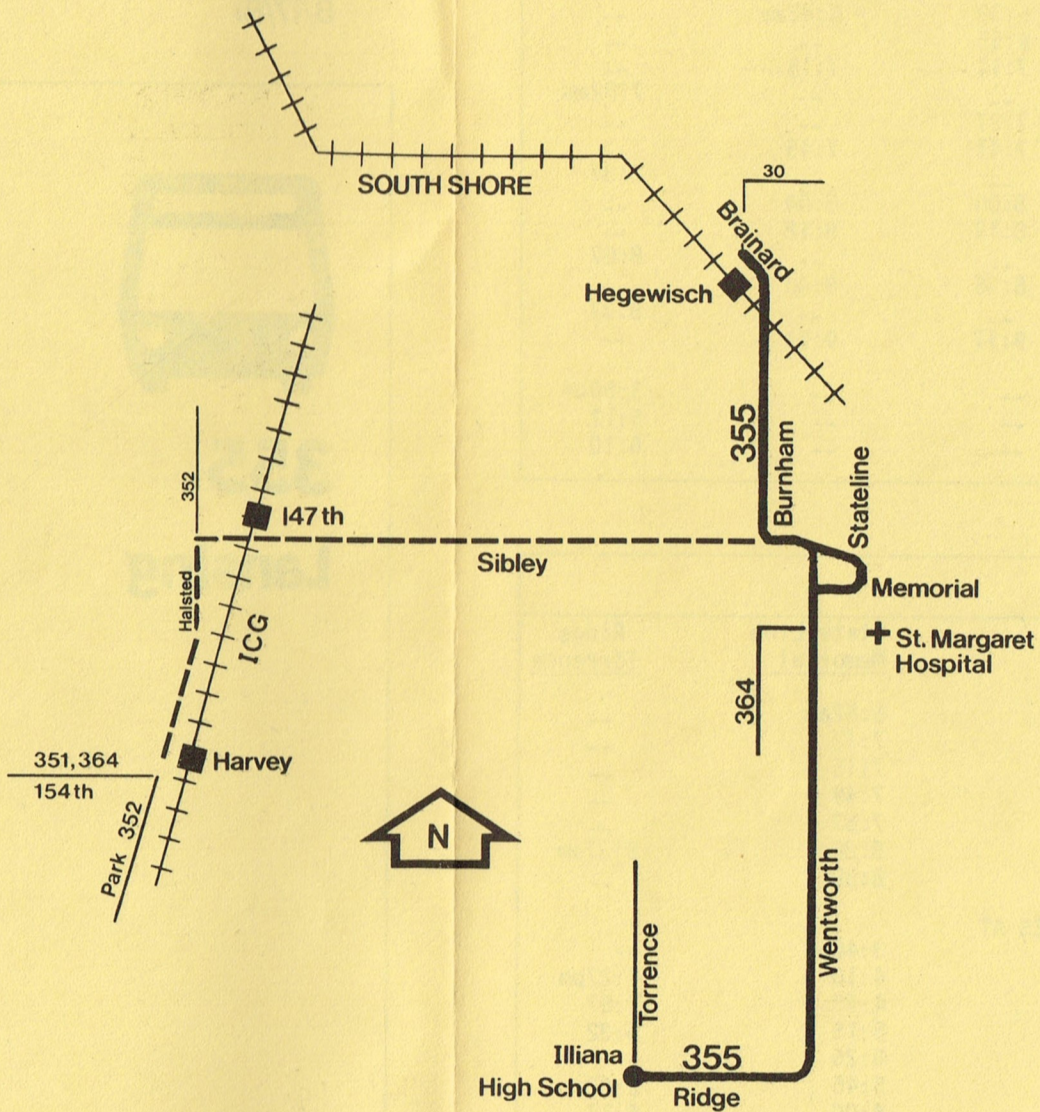

355 355

REVISED SERVICE
8/17/81

355

Lansing

355	LANSING	NORTHBOUND	WEEKDAY			
Ridge Torrence	State Line Memorial	Sibley Torrence	147th ICG	154th Park	Brandon Brainard	
5:36am	5:51am	5:59am	6:14am	--	--	
5:56	6:13	6:21	6:38	6:42am	--	
6:13	6:30	6:38	6:55	--	--	
6:29	6:46	6:54	7:11	7:15	--	
--	6:52	--	--	--	7:02am	
6:45	7:02	7:10	7:27	--	--	
--	7:16	7:24	7:41	7:45	--	
	7:27	--	--	--	7:37	
7:18	7:35	7:43	8:00	8:04	--	
--	7:49	7:57	8:14	8:18	--	
--	7:57	--	--	--	8:07	
7:54	8:11	8:19	8:36	8:40	--	
8:10	8:27	--	--	--	8:37	
8:40	8:55	9:02	9:17	9:21	--	
		SERVICE RESUMES AT				
--	3:40pm	--	--	--	3:50pm	
--	5:02	--	--	--	5:12	
--	6:00	--	--	--	6:10	

355	LANSING	SOUTHBOUND	WEEKDAY			
Brandon Brainard	154th Park	147th ICG	Sibley Torrence	State Line Memorial	Ridge Torrence	
--	6:25am	6:28am	6:44am	6:52am	--	
--	6:45	6:48	7:04	7:12	--	
7:05am	--	--	--	7:15	--	
7:39	--	--	--	7:49	--	
--	7:30	7:33	7:49	7:57	--	
8:10	--	--	--	8:20	8:37am	
8:40	--	--	--	8:50	--	
		SERVICE RESUMES AT				
--	3:15pm	3:18pm	3:33pm	3:40pm	--	
4:00pm	--	--	--	4:10	4:27pm	
--	4:15	4:18	4:33	4:40	4:57	
--	4:50	4:53	5:08	5:15	5:32	
5:15	--	--	--	5:25	--	
--	5:20	5:23	5:38	5:45	6:02	
--	5:35	5:38	5:53	6:00	6:17	
--	5:48	5:51	6:06	6:13	6:30	
6:10	--	--	--	6:20	--	
--	6:05	6:08	6:23	6:30	6:45	

Operated by South Suburban Safeway
For lost and found information
call: 331-0051

No Saturday, Sunday or Holiday service.

RTA Travel Information is
 a 24 hour facility.
 For better service, call during
 the off-peak hours.