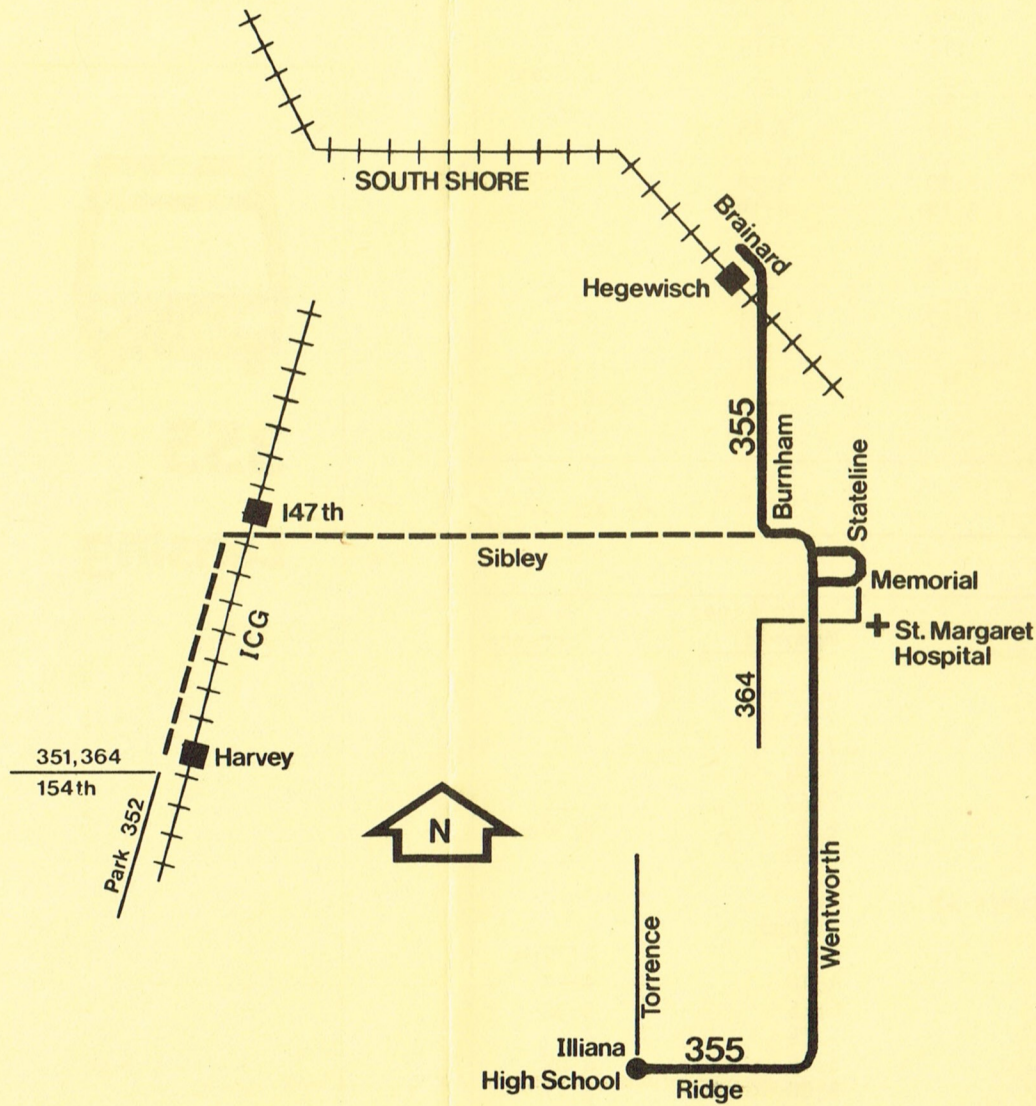

355 355

**REVISED SERVICE
8/17/81**

355

Lansing

355	LANSING	NORTHBOUND	WEEKDAY			
Ridge Torrence	State Line Memorial	Sibley Torrence	147th ICG	154th Park	Brandon Brainard	
5:36am	5:51am	5:59am	6:14am	--	--	
5:56	6:13	6:21	6:38	6:42am	--	
6:13	6:30	6:38	6:55	--	--	
6:29	6:46	6:54	7:11	7:15	--	
--	6:52	--	--	--	7:02am	
6:45	7:02	7:10	7:27	--	--	
--	7:16	7:24	7:41	7:45	--	
	7:27	--	--	--	7:37	
7:18	7:35	7:43	8:00	8:04	--	
--	7:49	7:57	8:14	8:18	--	
--	7:57	--	--	--	8:07	
7:54	8:11	8:19	8:36	8:40	--	
8:10	8:27	--	--	--	8:37	
8:40	8:55	9:02	9:17	9:21	--	
SERVICE RESUMES AT						
--	3:40pm	--	--	--	3:50pm	
--	5:02	--	--	--	5:12	
--	6:00	--	--	--	6:10	

355	LANSING	SOUTHBOUND	WEEKDAY			
Brandon Brainard	154th Park	147th ICG	Sibley Torrence	State Line Memorial	Ridge Torrence	
--	6:25am	6:28am	6:44am	6:52am	--	
--	6:45	6:48	7:04	7:12	--	
7:05am	--	--	--	7:15	--	
7:39	--	--	--	7:49	--	
--	7:30	7:33	7:49	7:57	--	
8:10	--	--	--	8:20	8:37am	
8:40	--	--	--	8:50	--	
SERVICE RESUMES AT						
--	3:15pm	3:18pm	3:33pm	3:40pm	--	
4:00pm	--	--	--	4:10	4:27pm	
--	4:15	4:18	4:33	4:40	4:57	
--	4:50	4:53	5:08	5:15	5:32	
5:15	--	--	--	5:25	--	
--	5:20	5:23	5:38	5:45	6:02	
--	5:35	5:38	5:53	6:00	6:17	
--	5:48	5:51	6:06	6:13	6:30	
6:10	--	--	--	6:20	--	
--	6:05	6:08	6:23	6:30	6:45	

Operated by South Suburban Safeway
For lost and found information
call: 331-0051

No Saturday, Sunday or Holiday service.

RTA Travel Information is
a 24 hour facility.
For better service, call during
the off-peak hours.