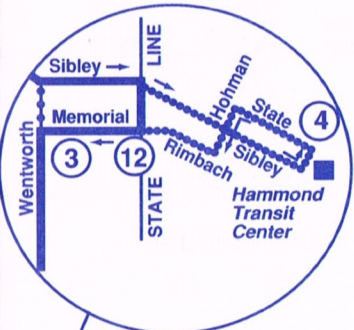

Connections can be made at Hammond Transit to and from Hammond Routes 1, 2, 3, 4, 5 & Tri-City Rte. 12.

SOUTHBOUND STOPS ON MICHIGAN AVENUE

Washington, Adams, VanBuren, Harrison, Balbo, 9th & 11th, and all stops to 22nd.

Bus stops on far southwest corner except at Washington and Balbo.

- North bound routing.
- Certain trips only. See schedule.
- ■ ■ Rush hour only.

Note: Sunday trips do not serve Hammond Transit Center but terminate at State Line/Memorial.

V - Trip continues to River Oaks Shopping Center via Route 364.

SUNDAY

NORTHBOUND

⑫	⑥
STATE LINE MEMORIAL +	BRANDON BRAINARD
9:17am	9:24am
10:17	10:24
11:17	11:24
12:17pm	12:24pm
1:17	1:24
2:17	2:24
3:17	3:24
4:17	4:24
5:17	5:24
6:17	6:24

SOUTHBOUND

⑥	⑫
BRANDON BRAINARD	STATE LINE MEMORIAL +
9:32am	9:40am V
10:32	10:40 V
11:32	11:40 V
12:32pm	12:40pm V
1:32	1:40 V
2:32	2:40 V
3:32	3:40 V
4:32	4:40 V
5:28	5:36 V

+ - On Sunday, southbound trips end, and northbound trips start at State Line/Memorial and do not serve Hammond Transit Center.