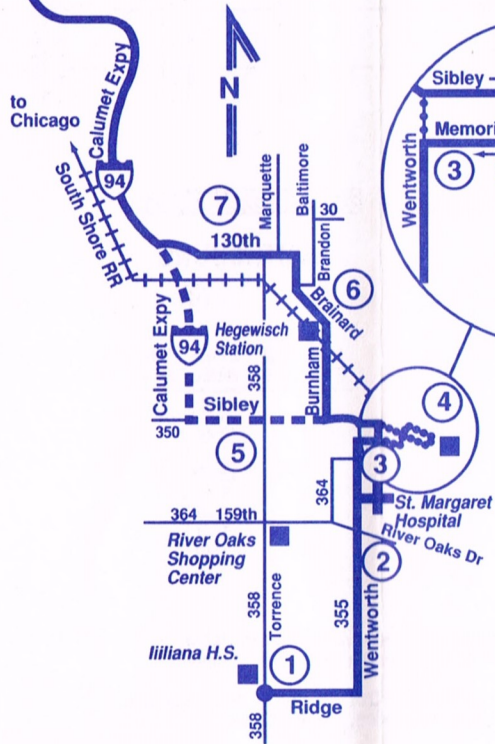

Connections can be made at Hammond Transit to and from Hammond Routes 1, 2, 3, 4, 5 & Tri-City Rte. 12.

SOUTHBOUND STOPS ON MICHIGAN AVENUE

Washington, Adams, VanBuren, Harrison, Balbo, 9th & 11th, and all stops to 22nd.

Bus stops on far southwest corner except at Washington and Balbo.

- North bound routing.
- Certain trips only. See schedule.
- ■ ■ Rush hour only.

Note: Sunday trips do not serve Hammond Transit Center but terminate at State Line/Memorial.

V - Trip continues to River Oaks Shopping Center via Route 364.

SUNDAY

NORTHBOUND

⑫	⑥
STATE LINE MEMORIAL +	BRANDON BRAINARD
9:17am	9:24am
10:17	10:24
11:17	11:24
12:17pm	12:24pm
1:17	1:24
2:17	2:24
3:17	3:24
4:17	4:24
5:17	5:24
6:17	6:24

SOUTHBOUND

⑥	⑫
BRANDON BRAINARD	STATE LINE MEMORIAL +
9:32am	9:40am V
10:32	10:40 V
11:32	11:40 V
12:32pm	12:40pm V
1:32	1:40 V
2:32	2:40 V
3:32	3:40 V
4:32	4:40 V
5:28	5:36 V

+ - On Sunday, southbound trips end, and northbound trips start at State Line/Memorial and do not serve Hammond Transit Center.