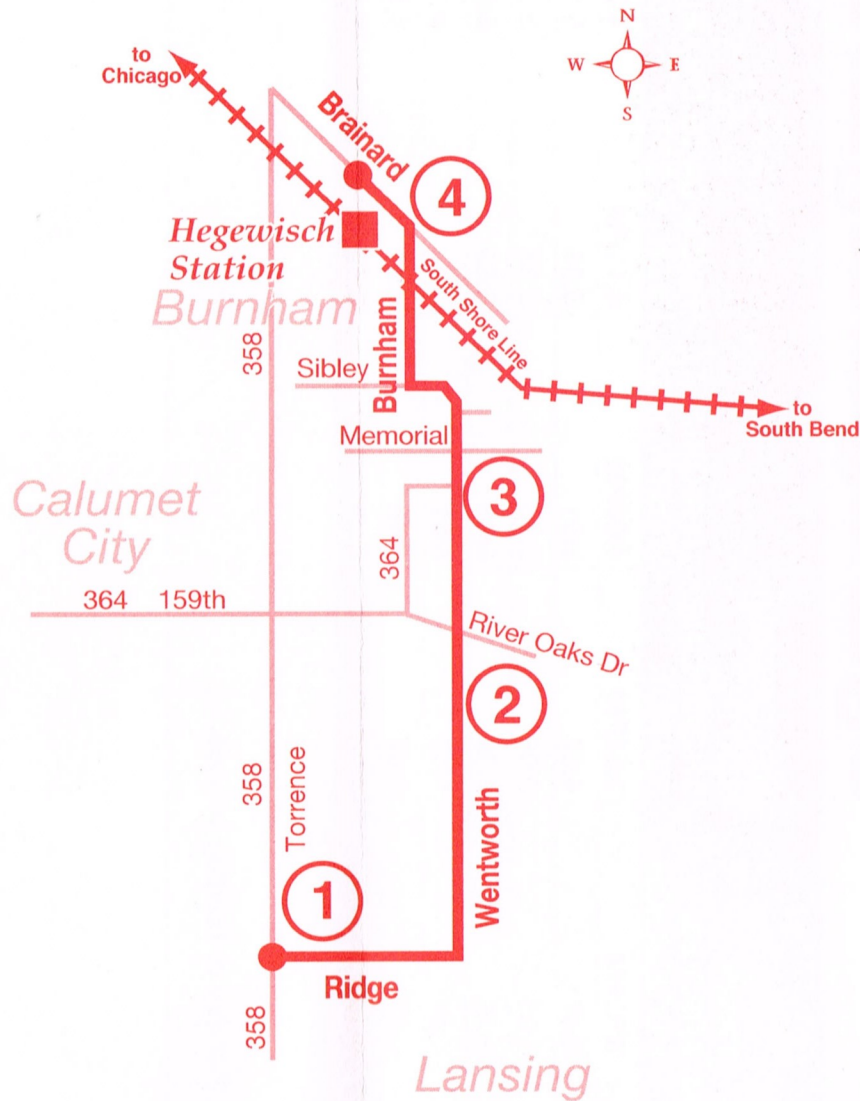

Route 355

Effective Date
June 8, 2009

REGULAR FARE ROUTE

Exact Fare Required
Driver Has No Change

Please refer to the Pace Fare Guide for details about current fares, passes, tickets, reduced fares, restrictions and additional information. Pace has a variety of passes and tickets that can make traveling on Pace, CTA and Metra easier and more cost effective. Call (847) 364-7223 or visit www.pacebus.com for details. Reduced Fares are available for children (ages 7-11), students traveling to and from school, and persons with disabilities. The RTA Reduced Fare Permit is required for persons with disabilities. Free rides are offered to area residents age 65 and older (with a Senior Reduced Fare Card or Senior Ride Free Smart Card), children under 7, and active duty military personnel in uniform. Persons with disabilities (who are enrolled in the Illinois Circuit Breaker Program) may ride Pace fixed route service free of charge with the Circuit Permit. To register for a permit/card, please contact the RTA at 836-7000.

Major Destinations

Lansing

Calumet City

Burnham

South Shore Line
Hegewisch Station

Rush Hour Service

June 8, 2009

ROUTE 355 WENTWORTH LIMITED

WEEKDAY NORTHBOUND

RIDGE/ TORRENCE	RIVER OAKS DR/ WENTWORTH	MEMORIAL/ WENTWORTH	HEGEWISCH SOUTH SHORE LINE STATION	TRAIN DEPARTS HEGEWISCH	TRAIN ARRIVES CHICAGO MILLENNIUM STATION
5:29AM	5:40AM	5:45AM	5:55AM	6:04AM	6:38AM
6:06	6:17	6:22	6:32	6:41	7:21
6:23	6:34	6:39	6:49	6:58	7:35
6:39	6:50	6:55	7:05	7:14	7:47
6:53	7:04	7:09	7:19	7:27	8:05
7:19	7:30	7:35	7:45	7:54	8:31
7:44	7:55	8:00	8:10	8:18	8:52

WEEKDAY SOUTHBOUND

TRAIN DEPARTS CHICAGO MILLENNIUM STATION	TRAIN ARRIVES HEGEWISCH	HEGEWISCH SOUTH SHORE LINE STATION	MEMORIAL/ WENTWORTH	RIVER OAKS DR/ WENTWORTH	RIDGE/ TORRENCE
3:15PM	3:52PM	3:57PM	4:06PM	4:11PM	4:24PM
4:10	4:47	4:52	5:01	5:06	5:19
4:28	5:05	5:09	5:18	5:23	5:36
4:57	5:35	5:39	5:48	5:53	6:06
5:10	5:48	5:52	6:01	6:06	6:19
5:28	6:02	6:07	6:16	6:21	6:34
5:58	6:34	6:38	6:47	6:52	7:05