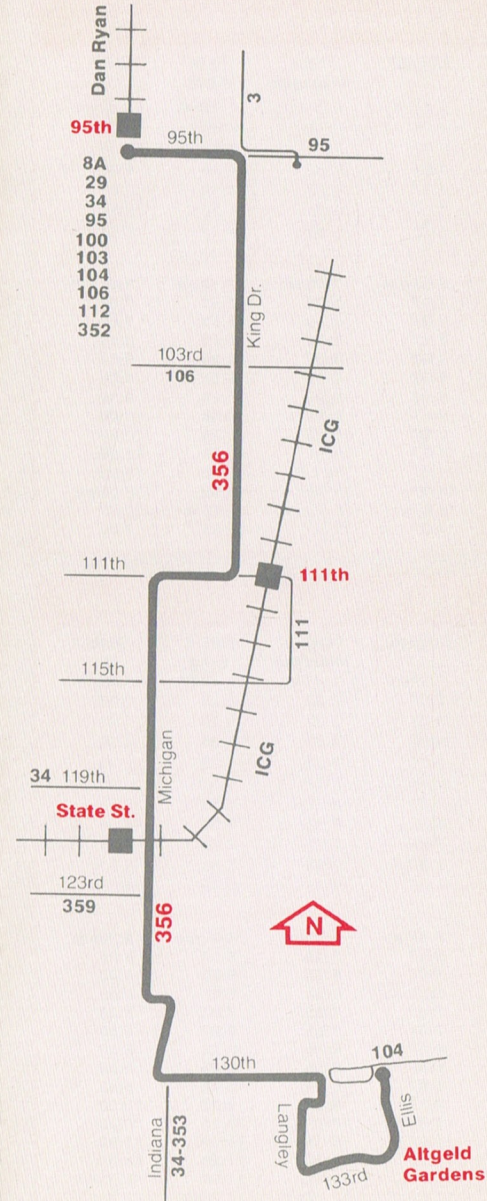

356 Weekdays & Saturdays Northbound

Altgeld	111th Michigan	95th King	95th 'L
1:07am	1:22am	1:28am	1:30am
2:07	2:22	2:28	2:30
3:07	3:22	3:28	3:30
4:07	4:22	4:28	4:30
4:37	4:52	4:59	5:03
5:07	5:25	5:32	5:36
5:22	5:40	5:47	5:51

356 Sundays—Northbound

Altgeld	111th & Michigan	95th & King	95th 'L
1:07am	1:22am	1:28am	1:30am
2:07	2:22	2:28	2:30
3:07	3:22	3:28	3:30
4:07	4:22	4:28	4:30
5:07	5:22	5:28	5:30
5:37	5:52	5:58	6:00
6:07	6:22	6:28	6:30
6:37	6:52	6:58	7:00
7:07	7:22	7:28	7:30
7:37	7:52	7:58	8:00
8:07	8:25	8:32	8:36

free

356

Altgeld

Sept. 25, 1977

Regional
Transportation
Authority

356 356 356 356 356 356

356 Weekdays & Saturdays Southbound

95th 'L	95th King	111th Michigan	Altgeld
1:40am	1:42am	1:48am	2:02am
2:40	2:42	2:48	3:02
3:40	3:42	3:48	4:02
4:40	4:44	4:51	5:07
5:10	5:14	5:21	5:37
5:40	5:44	5:52	6:10
5:55	5:59	6:07	6:25
then every 15 minutes until			
7:25pm	7:29pm	7:37pm	7:55pm
7:40	7:44	7:52	8:10
8:00	8:04	8:12	8:30
8:20	8:24	8:32	8:50
8:40	8:44	8:51	9:07
9:10	9:14	9:21	9:37
9:40	9:44	9:51	10:07
10:10	10:14	10:21	10:37
10:40	10:42	10:48	11:02
11:10	11:12	11:18	11:32
11:40	11:42	11:48	12:02am
12:10am	12:12am	12:18am	12:32
12:40	12:42	12:48	1:02

356 Sundays—Southbound

95th 'L	95th & King	111th Michigan	Altgeld
1:40am	1:42am	1:48am	2:02am
2:40	2:42	2:48	3:02
3:40	3:42	3:48	4:02
4:40	4:42	4:48	5:02
5:40	5:42	5:48	6:02
6:10	6:12	6:18	6:32
6:40	6:42	6:48	7:02
7:10	7:12	7:18	7:32
7:40	7:42	7:48	8:02
8:10	8:12	8:18	8:32
8:40	8:42	8:48	9:02
9:05	9:09	9:17	9:35
then every 20 minutes until			
5:45pm	5:49pm	5:57pm	6:15pm
6:10	6:14	6:22	6:40
6:40	6:44	6:52	7:10
7:10	7:14	7:22	7:40
7:40	7:44	7:52	8:10
8:10	8:14	8:22	8:40
8:40	8:44	8:52	9:10
9:10	9:14	9:22	9:40
9:40	9:44	9:51	10:07
10:10	10:14	10:21	10:37
10:40	10:44	10:51	11:07
11:10	11:14	11:21	11:37
11:40	11:44	11:51	12:07am
12:10am	12:14am	12:21am	12:37
12:40	12:44	12:51	1:07