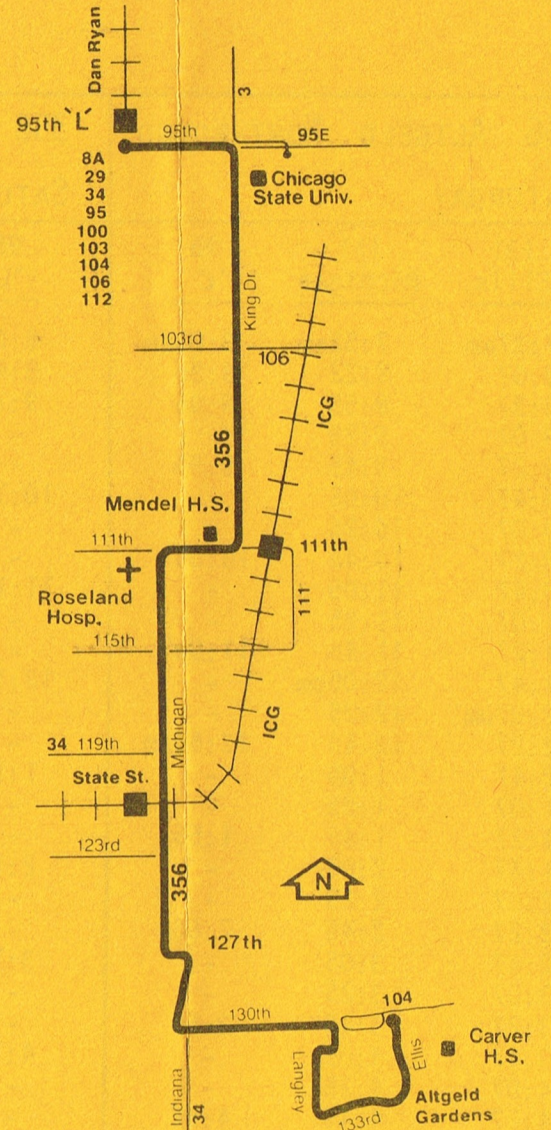

### 356 Altgeld Northbound Weekdays

131st Ellis	111th Michigan	95th L
5:07am	5:25am	5:36am
5:37	5:55	6:06
5:57	6:15	6:26
6:17	6:35	6:46
6:37	6:55	7:06
6:52	7:10	7:21
7:07	7:25	7:36
7:27	7:45	7:56
7:47	8:05	8:16
8:07	8:25	8:36
8:37	8:55	9:06
9:07	9:25	9:36
9:37	9:55	10:06
10:07	10:25	10:36
10:37	10:55	11:06
11:07	11:25	11:36
11:37	11:55	12:06pm
12:07pm	12:25pm	12:36
12:37	12:55	1:06
1:07	1:25	1:36
1:37	1:55	2:06
1:57	2:15	2:26
2:17	2:35	2:46
2:37	2:55	3:06
2:52	3:10	3:21
3:07	3:25	3:36
3:27	3:45	3:56
3:47	4:05	4:16
4:07	4:25	4:36
4:22	4:40	4:51
4:37	4:55	5:06
4:57	5:15	5:26
5:17	5:35	5:46
5:37	5:55	6:06
6:07	6:25	6:36
6:37	6:55	7:09
7:07	7:22	7:30
7:37	7:52	8:00
8:07	8:22	8:30
8:37	8:52	9:00

### 356 Altgeld Southbound Weekdays

95th L	111th Michigan	131st Ellis
5:40am	5:52am	6:10am
6:10	6:22	6:40
6:30	6:42	7:00
6:50	7:02	7:20
7:10	7:22	7:40
7:25	7:37	7:55
7:40	7:52	8:10
8:00	8:12	8:30
8:20	8:32	8:50
8:40	8:52	9:10
9:10	9:22	9:40
9:40	9:52	10:10
10:10	10:22	10:40
10:40	10:52	11:10
11:10	11:22	11:40
11:40	11:52	12:10pm
12:10pm	12:22pm	12:40
12:40	12:52	1:10
1:10	1:22	1:40
1:40	1:52	2:10
2:10	2:22	2:40
2:30	2:42	3:00
2:50	3:02	3:20
3:10	3:22	3:40
3:25	3:37	3:55
3:40	3:52	4:10
4:00	4:12	4:30
4:20	4:32	4:50
4:40	4:52	5:10
5:00	5:12	5:30
5:15	5:27	5:45
5:30	5:42	6:00
5:50	6:02	6:20
6:10	6:22	6:40
6:40	6:51	7:07
7:10	7:21	7:37
7:40	7:51	8:07
8:10	8:21	8:37
8:40	8:51	9:07
9:10	9:21	9:37

No Sunday or holiday service.

Operated by  
South Suburban SafeWay Lines  
For lost and found information  
call: 468-0051