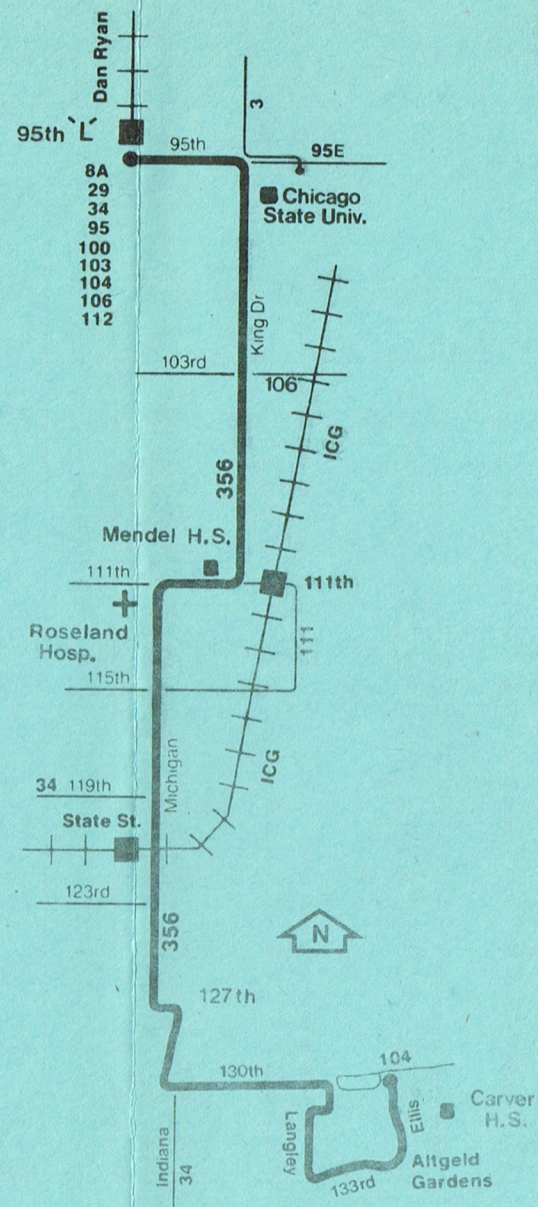

#356 ALTGELD NORTHBOUND WEEKDAY			
131 Ellis	119 Michigan	111 King Dr.	95 RT
5:07am	5:18am	5:25am	5:34am
5:32	5:43	5:50	5:59
5:52	6:04	6:11	6:21
6:12	6:24	6:31	6:41
6:27	6:39	6:46	6:56
6:42	6:54	7:01	7:11
6:57	7:09	7:16	7:26
7:12	7:24	7:31	7:41
7:27	7:39	7:46	7:56
7:42	7:54	8:01	8:11
7:57	8:09	8:16	8:26
8:17	8:29	8:36	8:46
8:37	8:49	8:56	9:06
9:07	9:19	9:26	9:36
9:37	9:49	9:56	10:06
10:07	10:19	10:26	10:36
10:37	10:49	10:56	11:06
11:07	11:19	11:26	11:36
11:37	11:49	11:56	12:06pm
12:07pm	12:19pm	12:26pm	12:36
12:37	12:49	12:56	1:06
1:07	1:19	1:26	1:36
1:37	1:49	1:56	2:06
1:57	2:09	2:16	2:26
2:17	2:29	2:36	2:46
2:32	2:44	2:51	3:01
2:52	3:04	3:11	3:21
3:07	3:19	3:26	3:36
3:22	3:34	3:41	3:51
3:37	3:49	3:56	4:06
3:52	4:04	4:11	4:21
4:07	4:19	4:26	4:36
4:22	4:34	4:41	4:51
4:37	4:49	4:56	5:06
4:52	5:04	5:11	5:21
5:07	5:19	5:26	5:36
5:22	5:34	5:41	5:51
5:37	5:49	5:56	6:06
5:57	6:09	6:16	6:26
6:22	6:34	6:41	6:51
6:47	6:59	7:06	7:16
7:17	7:29	7:36	7:46
7:47	7:58	8:05	8:14
8:17	8:28	8:35	8:44
8:47	8:58	9:05	9:14

No Sunday or holiday service.

Operated by
 South Suburban SafeWay Lines
 For lost and found information
 call: 468-0051