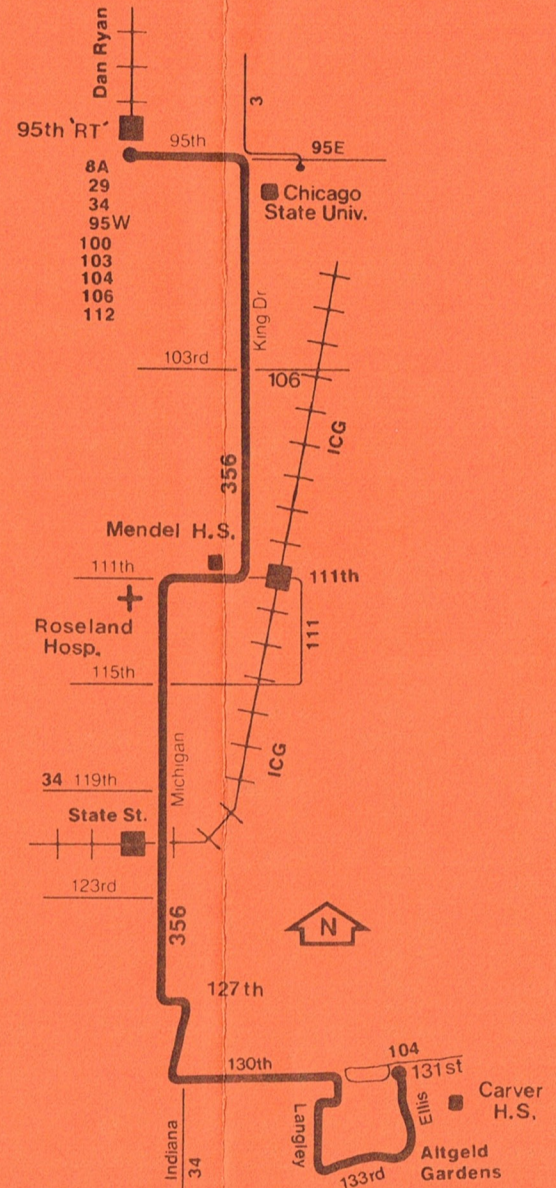

RTA Travel Information is
a 24 hour facility.
For better service, call during
the off-peak hours.

In Chicago:
836-7000
In the suburbs
toll-free:
1-800-972-7000

RTA Travel Information Center
is closed on major holidays.
Please call a day or two ahead
for holiday travel information.

#356 ALTGELD SOUTHBOUND WEEKDAY			
95 RT	111 King Dr.	119 Michigan	131 Ellis
5:40am	5:49am	5:56am	6:07am
6:05	6:14	6:21	6:32
6:25	6:34	6:41	6:52
6:40	6:50	6:58	7:10
6:55	7:05	7:13	7:25
7:10	7:20	7:28	7:40
7:25	7:35	7:43	7:55
7:35	7:45	7:53	8:05
7:45	7:55	8:03	8:15
7:55	8:05	8:13	8:25
8:10	8:20	8:28	8:40
8:30	8:40	8:48	9:00
8:50	9:00	9:08	9:20
9:15	9:25	9:33	9:45
9:45	9:55	10:03	10:15
10:15	10:25	10:33	10:45
10:45	10:55	11:03	11:15
11:15	11:25	11:33	11:45
11:45	11:55	12:03pm	12:15pm
12:15pm	12:25pm	12:33	12:45
12:45	12:55	1:03	1:15
1:15	1:25	1:33	1:45
1:45	1:55	2:03	2:15
2:15	2:25	2:33	2:45
2:40	2:50	2:58	3:10
2:55	3:05	3:13	3:25
3:10	3:20	3:28	3:40
3:30	3:40	3:48	4:00
3:45	3:55	4:03	4:15
4:00	4:10	4:18	4:30
4:15	4:25	4:33	4:45
4:30	4:40	4:48	5:00
4:50	5:01	5:10	5:23
5:10	5:22	5:31	5:44
5:23	5:35	5:44	5:57
5:35	5:45	5:54	6:07
5:47	5:58	6:07	6:19
6:02	6:12	6:20	6:32
6:20	6:29	6:36	6:47
6:40	6:49	6:56	7:07
7:00	7:09	7:16	7:27
7:20	7:29	7:36	7:47
7:50	7:59	8:06	8:17
8:20	8:29	8:36	8:47
8:50	8:59	9:06	9:17
9:20	9:29	9:36	9:47

No Sunday or holiday service.

Operated by RTA/
Transit Management
of Harvey (Safeway)

For lost and found
information call

331-0051