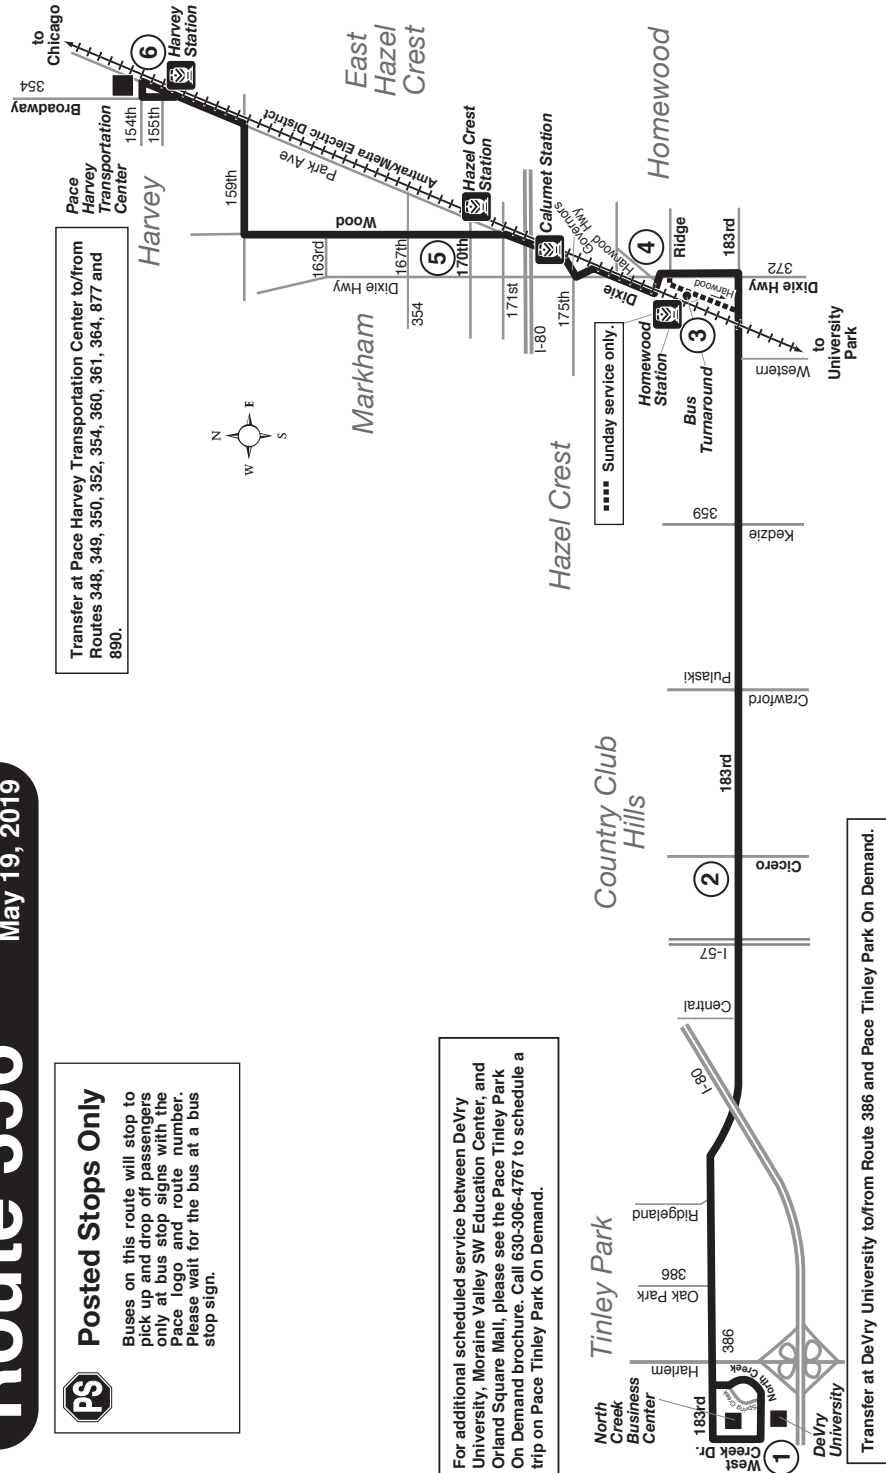

Route 356

Effective Date
May 19, 2019

Posted Stops Only

Buses on this route will stop to pick up and drop off passengers only at bus stop signs with the Pace logo and route number. Please wait for the bus at a bus stop sign.

For additional scheduled service between DeVry University, Moraine Valley SW Education Center, and Orland Square Mall, please see the Pace Tinley Park On Demand brochure. Call 630-306-4767 to schedule a trip on Pace Tinley Park On Demand.

041619rev120819rev

REGULAR FARE ROUTE

Use your Ventra® Card
or exact fare in cash.

Driver Has No Change

TRAVEL INFORMATION

For travel information:
RTA Travel Information Center
(312) 836-7000

For other information:
Pace Customer Relations
(847) 364-PACE (7223)

CARRIER INFORMATION

OPERATED BY: Pace South
For lost and found call (708) 331-0051

ADDITIONAL INFORMATION

Posted Stops Only

Buses on this route will stop to pick up and drop off passengers only at bus stop signs with the Pace logo and route number. Please wait for the bus at a bus stop sign.

PaceBus.com

356

Harvey-
Homewood-
Tinley Park

All Pace service is
wheelchair accessible.