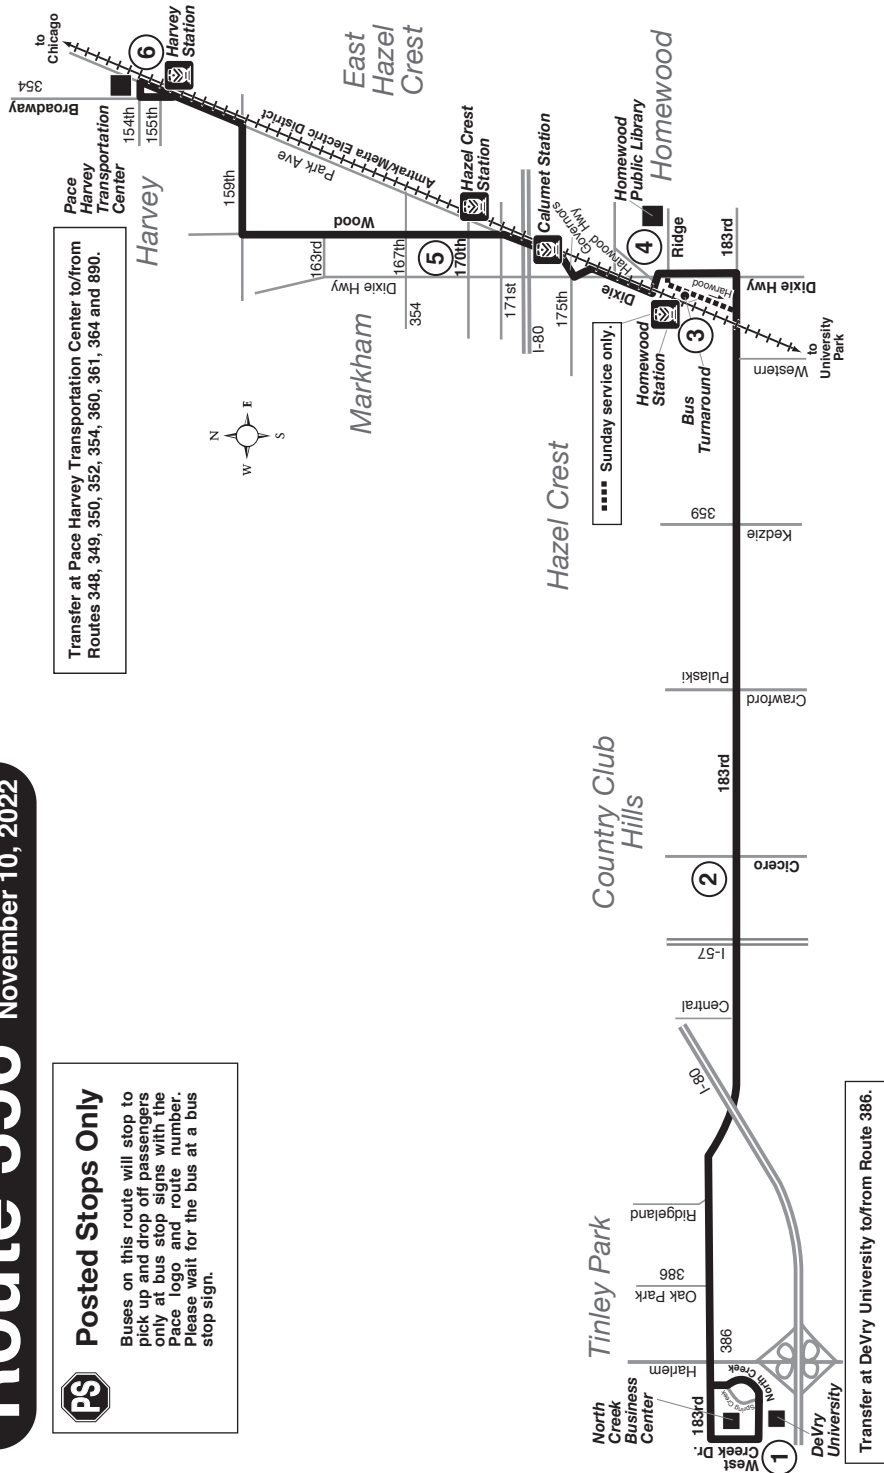

Route 356

Effective Date
November 10, 2022

Posted Stops Only

Buses on this route will stop to pick up and drop off passengers only at bus stop signs with the Pace logo and route number. Please wait for the bus at a bus stop sign.

REGULAR FARE ROUTE

Use your Ventra® Card
or exact fare in cash.
Driver Has No Change

TRAVEL INFORMATION

For travel information:
RTA Travel Information Center
(312) 836-7000

For other information:
Pace Customer Relations
(847) 364-PACE (7223)

CARRIER INFORMATION

OPERATED BY: Pace South
For lost and found call (708) 331-0051

ADDITIONAL INFORMATION

The schedules, fares and other information in this timetable are subject to change. Pace does not assume responsibility for errors in timetables, nor for inconvenience or damage resulting from delayed trains or buses or failure to make connections.

Posted Stops Only

Buses on this route will stop to pick up and drop off passengers only at bus stop signs with the Pace logo and route number. Please wait for the bus at a bus stop sign.

PaceBus.com