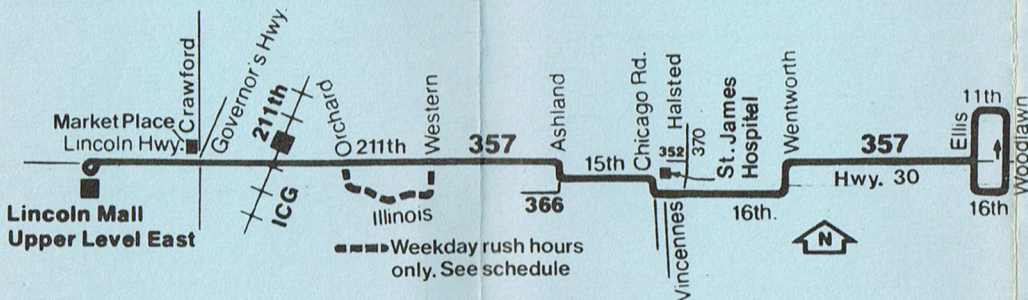

**#357 LINCOLN HWY. — WESTBOUND SATURDAY**

Hwy. 30 Woodlawn	16th Vincennes	211th Crawford	Lincoln Mall
7:28am	7:45am	8:00am	-
8:28	8:45	9:01	9:06am
8:58	9:10	-	-
9:28	9:45	10:01	10:06
9:58	10:10	-	-
10:28	10:45	11:01	11:06
10:58	11:10	-	-
11:28	11:45	12:01pm	12:06pm
11:58	12:10pm	-	-
12:28pm	12:45	1:01	1:06
12:58	1:10	-	-
1:28	1:45	2:01	2:06
1:58	2:10	-	-
2:28	2:45	3:01	3:06
2:58	3:10	-	-
3:28	3:45	4:01	4:06
3:58	4:10	-	-
4:28	4:45	5:01	5:06
4:58	5:10	-	-
5:28	5:45	6:01	6:06

## 357 Lincoln Highway

Weekday rush hours only. See schedule

Bus will stop upon signal to driver at any intersection along the route where it is safe to do so.

Operated by  
South Suburban SafeWay Lines

For lost and found information call: 331-0051

#357 LINCOLN HIGHWAY EASTBOUND WEEKDAY

Lincoln Mall	211th Crawford	ICG Station	16th Vincennes	Hwy. 30 Woodlawn
-	6:00am	6:02am I	6:15am	6:28am
-	6:30	6:32 I	6:45	6:58
-	7:00	7:02 I	7:15	7:28
-	7:30	7:32 I	7:45	7:58
-	8:00	8:02	8:15	8:28
-	8:30	8:32	8:45	8:58
-	-	-	9:15	9:28
9:23am	9:27	9:31	9:45	9:58
-	-	-	10:15	10:28
10:23	10:27	10:31	10:45	10:58
-	-	-	11:15	11:28
11:23	11:27	11:31	11:45	11:58
-	-	-	12:15	12:28
12:23pm	12:27pm	12:31pm	12:45pm	12:58pm
-	-	-	1:15	1:28
1:23	1:27	1:31	1:45	1:58
-	-	-	2:15	2:28
2:23	2:27	2:31	2:45	2:58
-	-	-	3:15	3:28
3:23	3:27	3:31	3:45	3:58
-	-	-	4:15	4:28
4:23	4:27	4:31 I	4:45	4:58
4:53	4:57	5:01 I	5:15	5:28
5:23	5:27	5:31 I	5:45	5:58
5:53	5:57	6:01 I	6:15	6:28
6:35	6:37	6:39	6:50	7:03
-	-	-	7:45	7:58