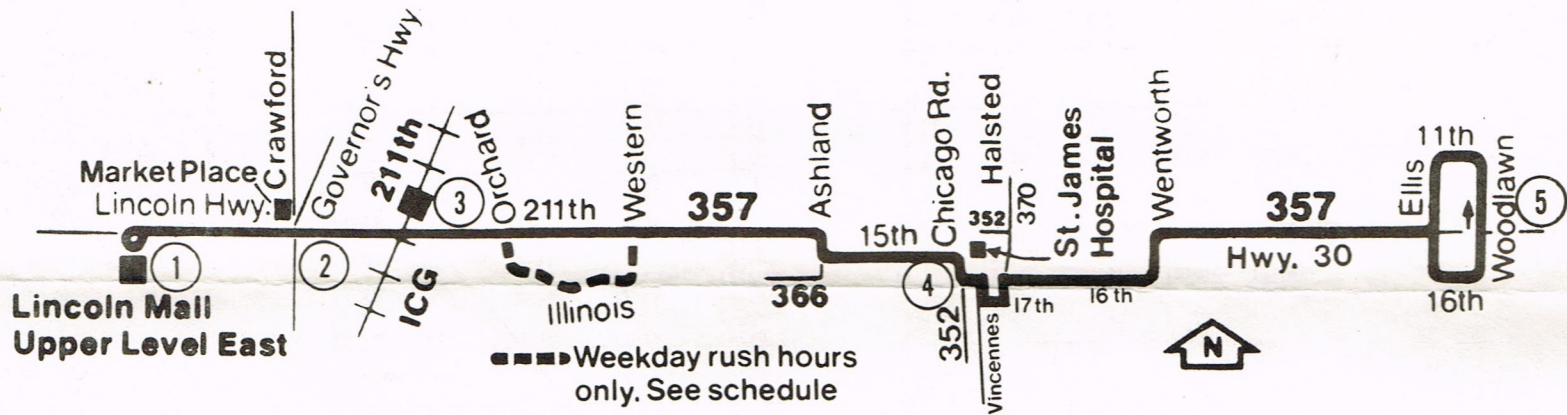

Bus will stop upon signal to driver at any intersection along the route where it is safe to do so.

Operated by RTA/
Transit Management
of Harvey (Safeway)

For lost and found
information call
331-0051