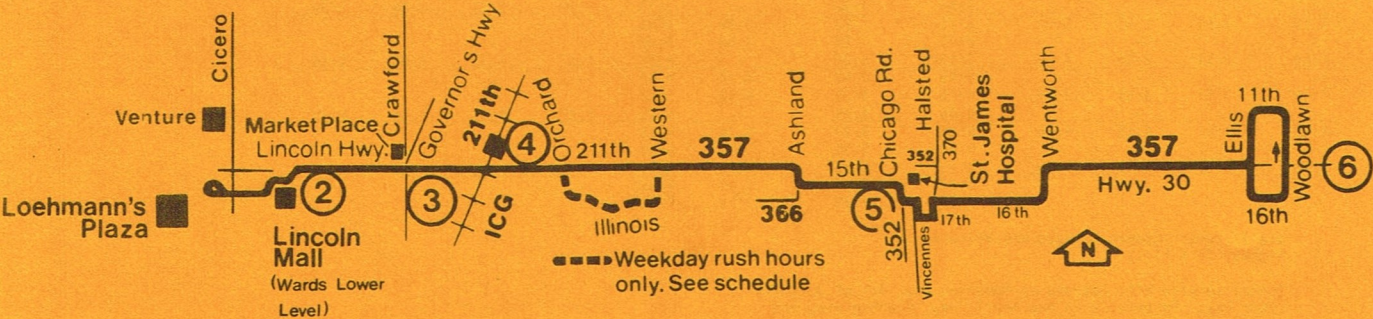

*Operated by Pace/
South Division*

For lost and found information call
331-0051

ROUTE 357 LINCOLN HIGHWAY

WEEKDAY

EASTBOUND

Table with 6 columns (1-6) and multiple rows showing bus schedules for Eastbound service from Lincoln Plaza to Woodlawn.

WESTBOUND

Table with 6 columns (6-1) and multiple rows showing bus schedules for Westbound service from Woodlawn to Lincoln Plaza.

SATURDAY

EASTBOUND

Table with 6 columns (1-6) and multiple rows showing bus schedules for Saturday Eastbound service.

WESTBOUND

Table with 6 columns (6-1) and multiple rows showing bus schedules for Saturday Westbound service.

SUNDAY

EASTBOUND

Table with 6 columns (1-6) and multiple rows showing bus schedules for Sunday Eastbound service.

WESTBOUND

Table with 6 columns (6-1) and multiple rows showing bus schedules for Sunday Westbound service.

I - Via Illinois between Orchard and Western
E - Highway 30 & Ellis

Sunday service will operate on Memorial Day, 4th of July and Labor Day. No service on New Year's Day, Thanksgiving and Christmas.