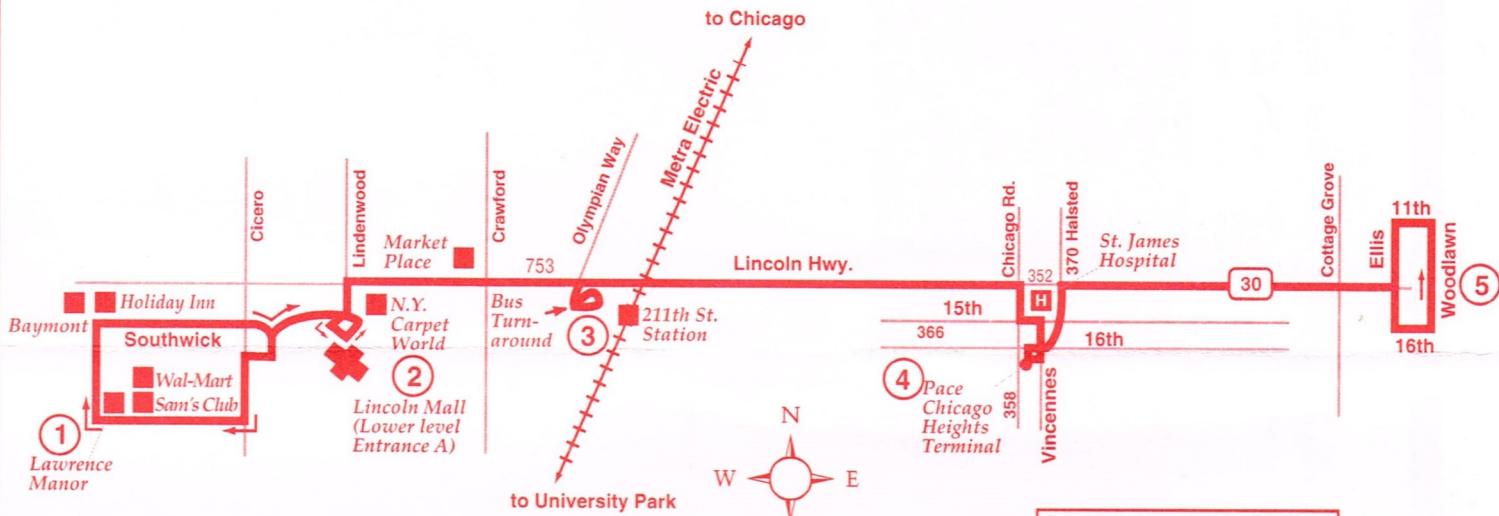

Route 357 Effective Date March 22, 2009

Convenient connections can be made at the Pace Chicago Heights terminal to and from Routes 352, 358, 366, 370 & 890