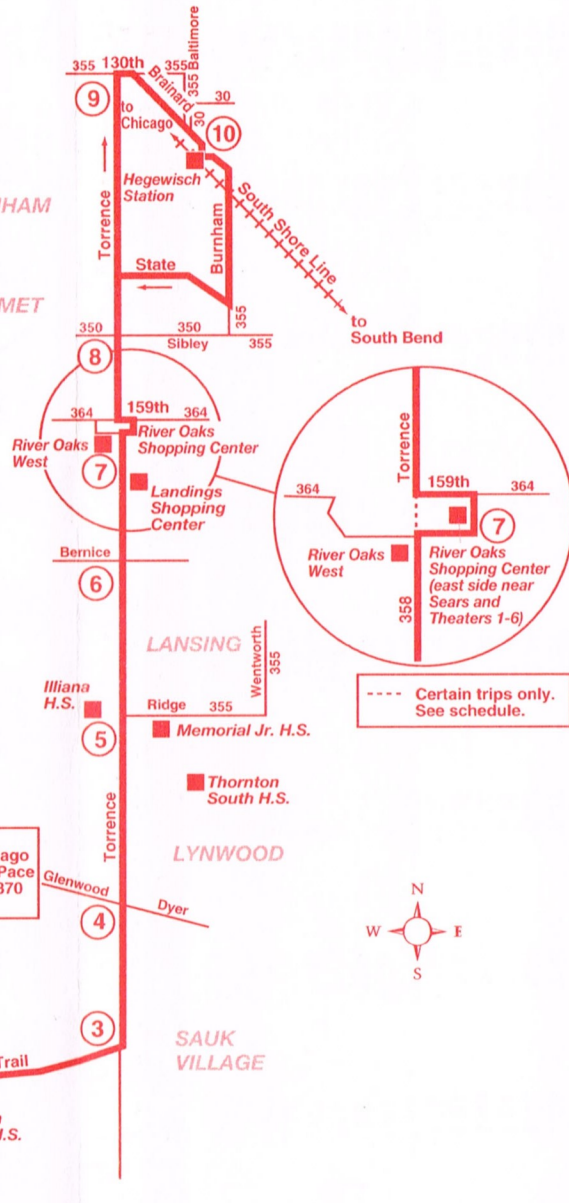

# Route 358 Effective Date March 23, 2009

### CARRIER INFORMATION

**OPERATED BY: Pace South**  
**For lost and found call (708) 331-0051**

# ROUTE 358 - TORRENCE - SAUK TRAIL

T- Trip does not enter River Oaks Shopping Center. Bus stops along Torrence Avenue.

\* - Route 358 makes connections to/from South Shore Line trains. Please consult a South Shore Line schedule to determine connection opportunities. No Sunday or Holiday service.