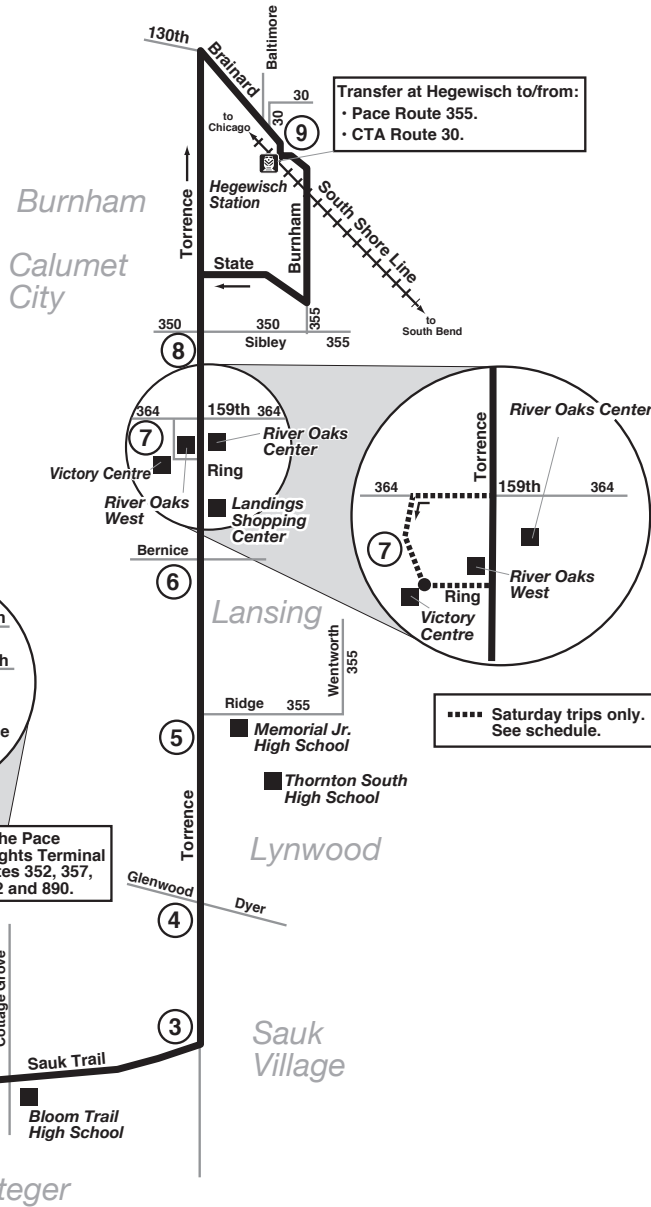

Route 358

Effective Date
December 9, 2019

REGULAR FARE ROUTE

Use your Ventra® Card
or exact fare in cash.

Driver Has No Change

TRAVEL INFORMATION

For travel information:
RTA Travel Information Center
(312) 836-7000

For other information:
Pace Customer Relations
(847) 364-PACE (7223)

CARRIER INFORMATION

OPERATED BY: Pace South
For lost and found call (708) 331-0051
ADDITIONAL INFORMATION

Unless otherwise noted, bus will stop upon signal to driver at any intersection along the route where it is safe to do so.

358 Torrence

All Pace service is
wheelchair accessible.

pace

All Pace buses on this route
are equipped with bike racks.

Major Destinations

Pace Chicago Heights
Terminal

Steger

Sauk Village

Lynwood

Landings
Shopping Center

River Oaks Center

South Shore Line
Hegewisch Station

Monday - Saturday Service

December 9, 2019