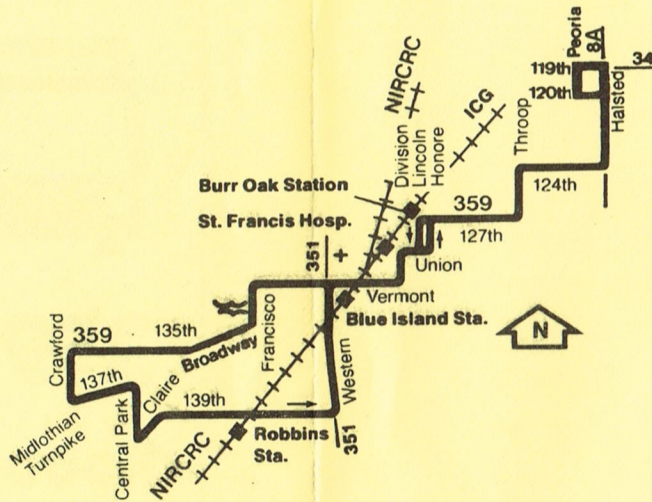

359

359

359	ROBBINS	EASTBOUND		
137th Central Park	Vermont Western	123rd Halsted	119th Halsted	
5:45am	6:00am	6:13am	6:16am	
6:45	7:00	7:13	7:16	
7:45 R	8:00	8:13	8:16	
8:45	9:00	9:13	9:16	
9:45	10:00	10:13	10:16	
10:45	11:00	11:13	11:16	
11:45	12:00pm	12:13pm	12:16pm	
12:45pm	1:00	1:13	1:16	
1:45	2:00	2:13	2:16	
2:45	3:00	3:13	3:16	
3:45	4:00	4:13	4:16	
4:45	5:00	5:13	5:16	
6:45	7:00			

R = Operates loop in reverse

359	ROBBINS	WESTBOUND		
119th Halsted	123rd Halsted	Vermont Western	137th Central Park	
		5:35am	5:45am	
6:20am	6:23am	6:35	6:45	
7:20	7:22	7:35 R	7:45	
8:20	8:22	8:35	8:45	
9:20	9:22	9:35	9:45	
10:20	10:22	10:35	10:45	
11:20	11:22	11:35	11:45	
12:20pm	12:22pm	12:35pm	12:45pm	
1:20	1:22	1:35	1:45	
2:20	2:22	2:35	2:45	
3:20	3:22	3:35	3:45	
4:20	4:22	4:35	4:45	
5:20	5:22	5:35	5:45	
6:20	6:22	6:35	6:45	
		8:21	8:31	
		9:36	9:46	

Revised Service
AUGUST 17, 1981

359

Robbins

Weekday Service Only.
 No Saturday, Sunday or holiday
 service.

Operated by South Suburban SafeWay Lines
 For lost and found information call: **468-0051**

RTA Travel Information is
 a 24 hour facility.
 For better service, call during
 the off-peak hours.

In Chicago;
836-7000
 In the suburbs
 toll-free;
800-972-7000

The schedules, fares and other arrangements shown
 in this timetable are subject to change. The Regional
 Transportation Authority does not assume
 responsibility for errors in timetables, nor for
 inconvenience or damage resulting from delayed
 trains or buses or failure to make connections.