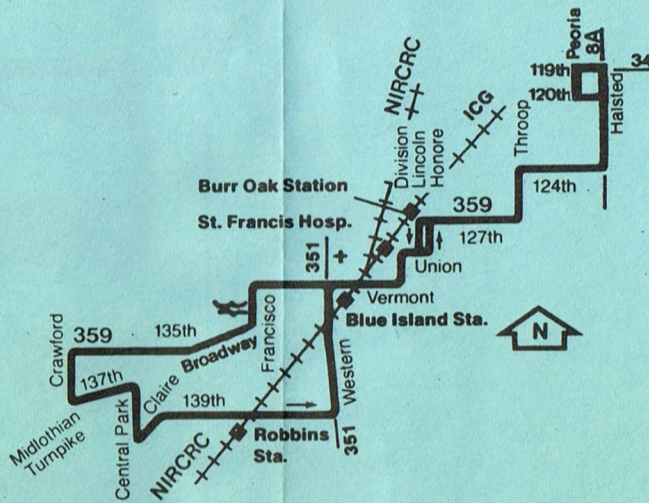

359

359

Revised Service

September 13, 1981

359 ROBBINS EASTBOUND			
137th Central Park	Vermont Western	123rd Halsted	119th Halsted
5:45am	5:55am	6:08am	6:11am
6:45	6:55	7:08	7:11
7:45 R	7:55	8:08	8:11
8:45	8:55	9:08	9:11
9:45	9:55	10:08	10:11
10:45	10:55	11:08	11:11
11:45	11:55	12:08pm	12:11pm
12:45pm	12:55pm	1:08	1:11
1:45	1:55	2:08	2:11
2:45	2:55	3:08	3:11
3:45	3:55	4:08	4:11
4:45	4:55	5:08	5:11
6:45	6:55	—	—

R = Operates loop in reverse

359 ROBBINS WESTBOUND			
119th Halsted	123rd Halsted	Vermont Western	137th Central Park
—	—	5:35am	5:45am
6:20am	6:22am	6:35	6:45
7:20	7:22	7:35 R	7:45
8:20	8:22	8:35	8:45
9:20	9:22	9:35	9:45
10:20	10:22	10:35	10:45
11:20	11:22	11:35	11:45
12:20pm	12:22pm	12:35pm	12:45pm
1:20	1:22	1:35	1:45
2:20	2:22	2:35	2:45
3:20	3:22	3:35	3:45
4:20	4:22	4:35	4:45
5:20	5:22	5:35	5:45
6:20	6:22	6:35	6:45
—	—	8:21	8:31
—	—	9:36	9:46

359

Robbins

Weekday Service Only.
 No Saturday, Sunday or holiday
 service.

Operated by South Suburban SafeWay Lines
 For lost and found information call: 468-0051

RTA Travel Information is
 a 24 hour facility.
 For better service, call during
 the off-peak hours.

In Chicago;
836-7000
 In the suburbs
 toll-free;
800-972-7000

The schedules, fares and other arrangements shown
 in this timetable are subject to change. The Regional
 Transportation Authority does not assume
 responsibility for errors in timetables, nor for
 inconvenience or damage resulting from delayed
 trains or buses or failure to make connections.