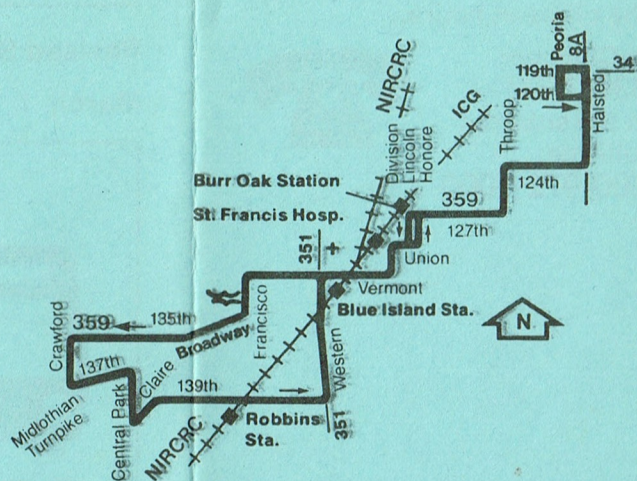

V - Reverse Direction operation of loop

Bus will stop upon signal to driver at any intersection along the route where it is safe to do so.

RTA Travel Information is a 24 hour facility. For better service, call during the off-peak hours.

NO SUNDAY OR HOLIDAY SERVICE

Operated by  
South Suburban SafeWay Lines

For lost and found  
information call: 331-0051

### 359 ROBBINS EASTBOUND SATURDAY

137th Central Pk	Vermont Western
7:57am	8:05am
8:57	9:05
9:57	10:05
10:57	11:05
11:57	12:05pm
12:57pm	1:05
1:57	2:05
2:57	3:05
3:57	4:05
4:57	5:05
5:57	6:05

Saturday service operates between 119th/Western and Vermont/Western as Route 351. Please see 351 timetable for schedule information.

### 359 ROBBINS WESTBOUND SATURDAY

Vermont Western	137th Central Pk
7:47am	7:57am
8:47	8:57
9:47	9:57
10:47	10:57
11:47	11:57
12:47pm	12:57pm
1:47	1:57
2:47	2:57
3:47	3:57
4:47	4:57
5:47	5:57