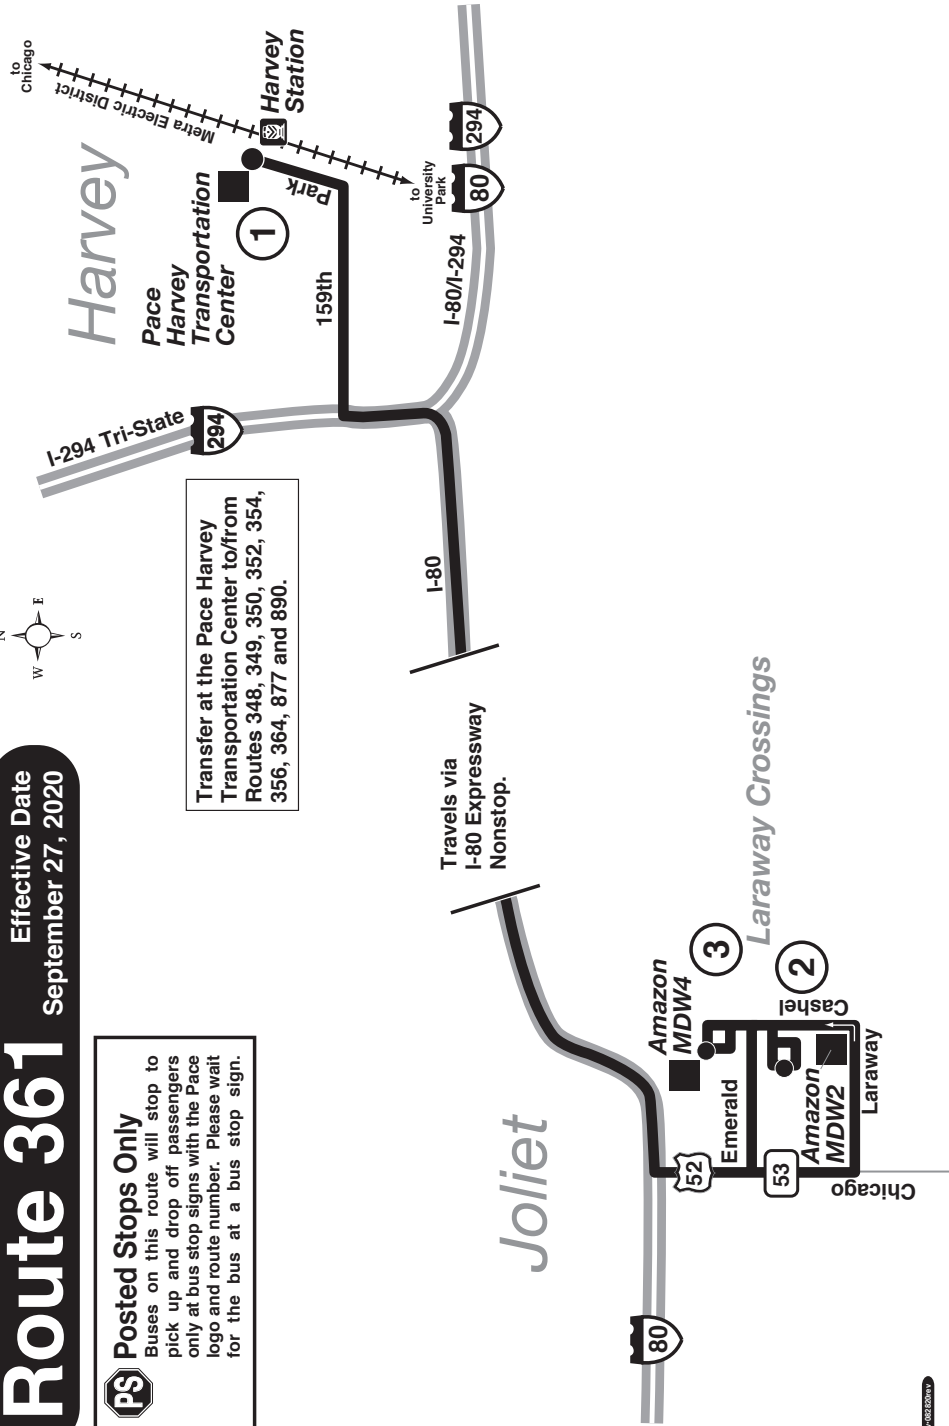

Route 361

Effective Date
September 27, 2020

Posted Stops Only

Buses on this route will stop to pick up and drop off passengers only at bus stop signs with the Pace logo and route number. Please wait for the bus at a bus stop sign.

Transfer at the Pace Harvey Transportation Center to/from Routes 348, 349, 350, 352, 354, 356, 364, 877 and 890.

Travels via I-80 Expressway Nonstop.

Laraway Crossings

Joliet

REGULAR FARE ROUTE

Use your Ventra® Card or exact fare in cash.
Driver Has No Change

All Pace service is wheelchair accessible.

pace

All Pace buses on this route are equipped with bike racks.

Posted Stops Only

Major Destinations

Pace Harvey Transportation Center

Laraway Crossings

Amazon Joliet

T - Monday through Thursday service.

F - Friday through Sunday service. NOTE: Passengers not permitted to board westbound bus arriving at Amazon stops.

Note: Due to constantly changing traffic conditions on I-294 and I-80, trips may run ahead of or behind schedule.