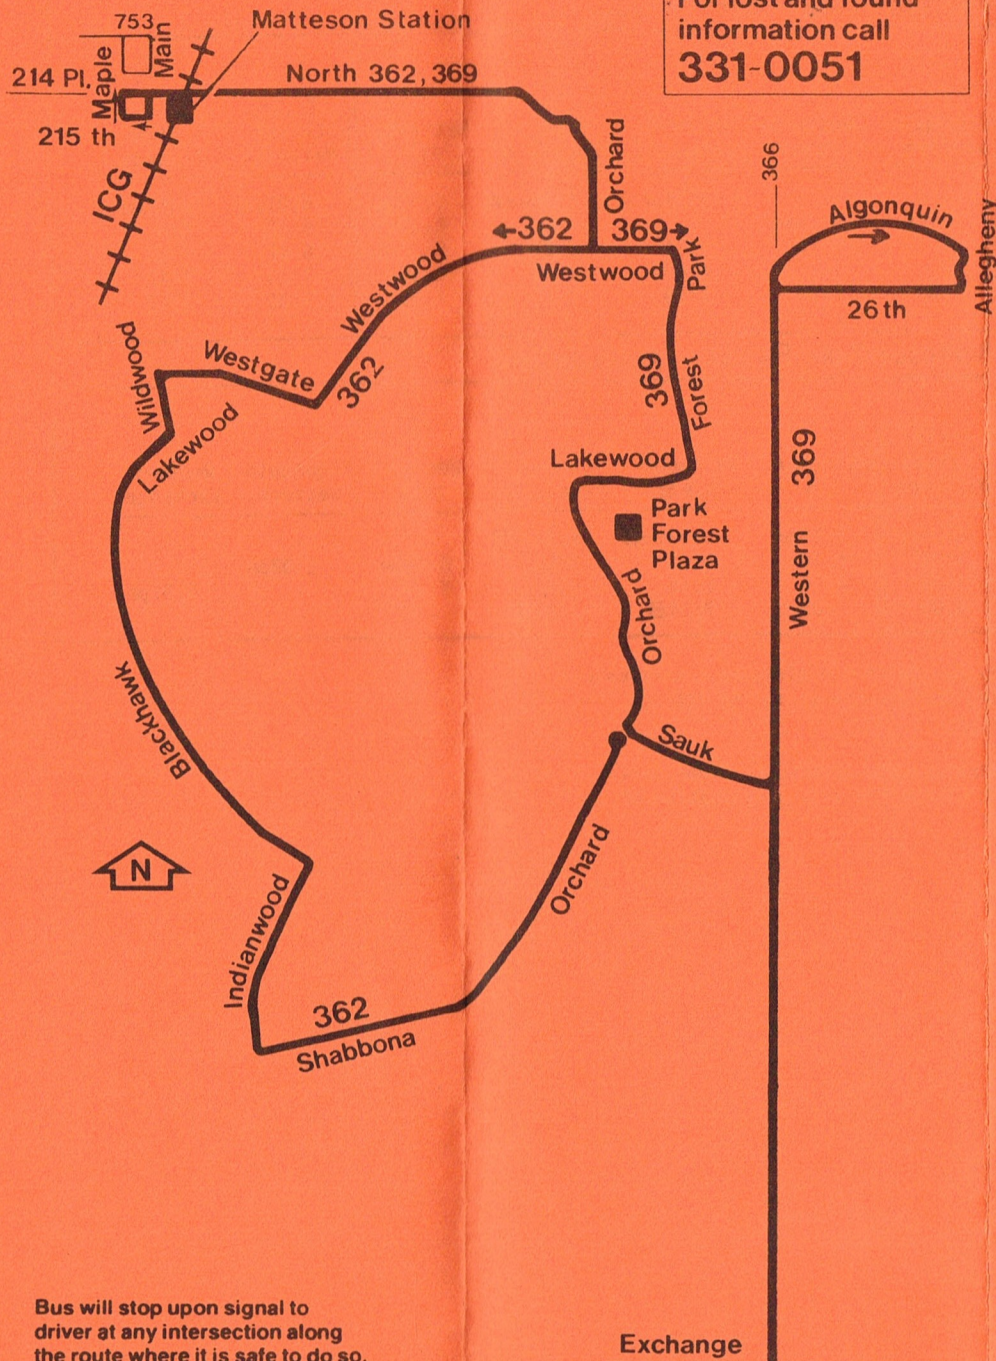

Operated by RTA/
Transit Management
of Harvey (Safeway)

For lost and found
information call
331-0051

Bus will stop upon signal to
driver at any intersection along
the route where it is safe to do so.

RTA Travel Information is
a 24 hour facility.
For better service, call during
the off-peak hours.

362 MATTESON/PARK FOREST				AFTERNOONS	
WEEKDAYS					
Leaves Randolph	Train Arr.	Matteson ICG	Westgate Westwood	Shabbona Indianwood	Orchard Sauk
4:08pm	5:05pm	5:08pm	5:18pm	5:26pm	5:30pm
4:47	5:32	5:40	5:50	5:58	6:02
5:17	6:02	6:10	6:20	6:28	6:32
6:08	7:00	7:05	7:15	7:23	7:27