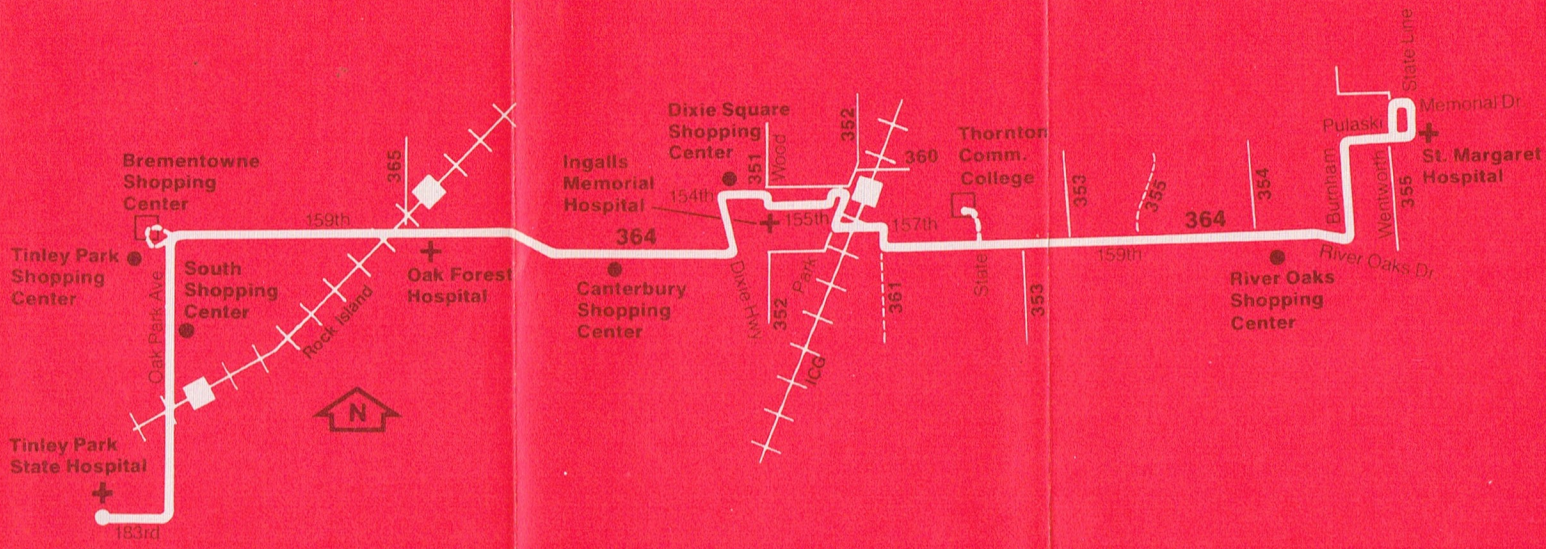

364 364 364 364 364 364 364 364 364 364

364 Weekdays—Eastbound

Tinley Park State Hospital	159th & Cicero	Harvey	River Oaks	Stateline & Memorial
		5:15am	5:30am	5:50am
		5:45	6:00	6:20
5:47am	6:00am	6:15	6:30	6:50
6:17	6:30	6:45	7:00	7:20
6:47	7:00	7:15	7:30	7:50
7:17	7:30	7:45	8:00	8:20
7:42	7:58	8:15	8:30	8:50
then every 30 minutes until				
5:42pm	5:58pm	6:15pm	6:30pm	6:50pm
6:17	6:30	6:45	—	—
6:47	7:00	7:15	7:30	7:50
7:17	7:30	7:45	8:00	8:50
8:47	9:00	9:15	9:30	9:50
9:47	10:00	10:15	10:30	10:50
11:07	11:20	11:35	—	—

The following weekday trips route through Thornton Community College:
 Westbound—7:50 am through 4:20 pm
 Eastbound—7:12 am through 5:42 pm

364 Saturdays—Eastbound

Tinley Park State Hospital	159th & Cicero	Harvey	River Oaks	Stateline & Memorial
		5:15am	5:30am	5:50am
5:47am	6:00am	6:15	6:30	6:50
6:47	7:00	7:15	7:30	7:50
7:47	8:00	8:15	8:30	8:50
—	—	8:45	9:00	9:20
8:47	9:00	9:15	9:30	9:50
9:17	9:30	9:45	10:00	10:20
9:47	10:00	10:15	10:30	10:50
10:17	10:30	10:45	11:00	11:20
10:42	10:58	11:15	11:30	11:50
then every 30 minutes until				
5:42pm	5:58pm	6:15pm	6:30pm	6:50pm
6:17	6:30	6:45	—	—
6:47	7:00	7:15	7:30	7:50
then every 60 minutes until				
9:47	10:00	10:15	10:30	10:50
11:07	11:20	11:35	—	—

364 Sunday Only—Eastbound

Tinley Park State Hospital	Bremontown Mall	Harvey	River Oaks	Stateline & Memorial
		7:45am	8:00am	8:22am
8:12am	8:19am	8:45	9:00	9:22
9:12	9:19	9:45	10:00	10:22
10:12	10:19	10:45	11:00	11:22
11:12	11:19	11:45	12:00pm	12:22pm
12:12pm	12:19pm	12:45pm	1:00	1:22
1:12	1:19	1:45	2:00	2:22
2:12	2:19	2:45	3:00	3:22
3:12	3:19	3:45	4:00	4:22
4:12	4:19	4:45	5:00	5:22
5:12	5:19	5:45	6:00	6:22
6:12	6:19	6:45	7:00	7:22
7:12	7:19	7:45	—	—

The following trips route through Bremontown Shopping Center:
Weekdays:
 Westbound—7:20 am through 4:20 pm
 Eastbound—8:17 am through 5:42 pm
Saturdays:
 Westbound—9:50 am through 4:20 pm
 Eastbound—10:42 am through 5:42 pm
Sundays:
 All trips route through Bremontown