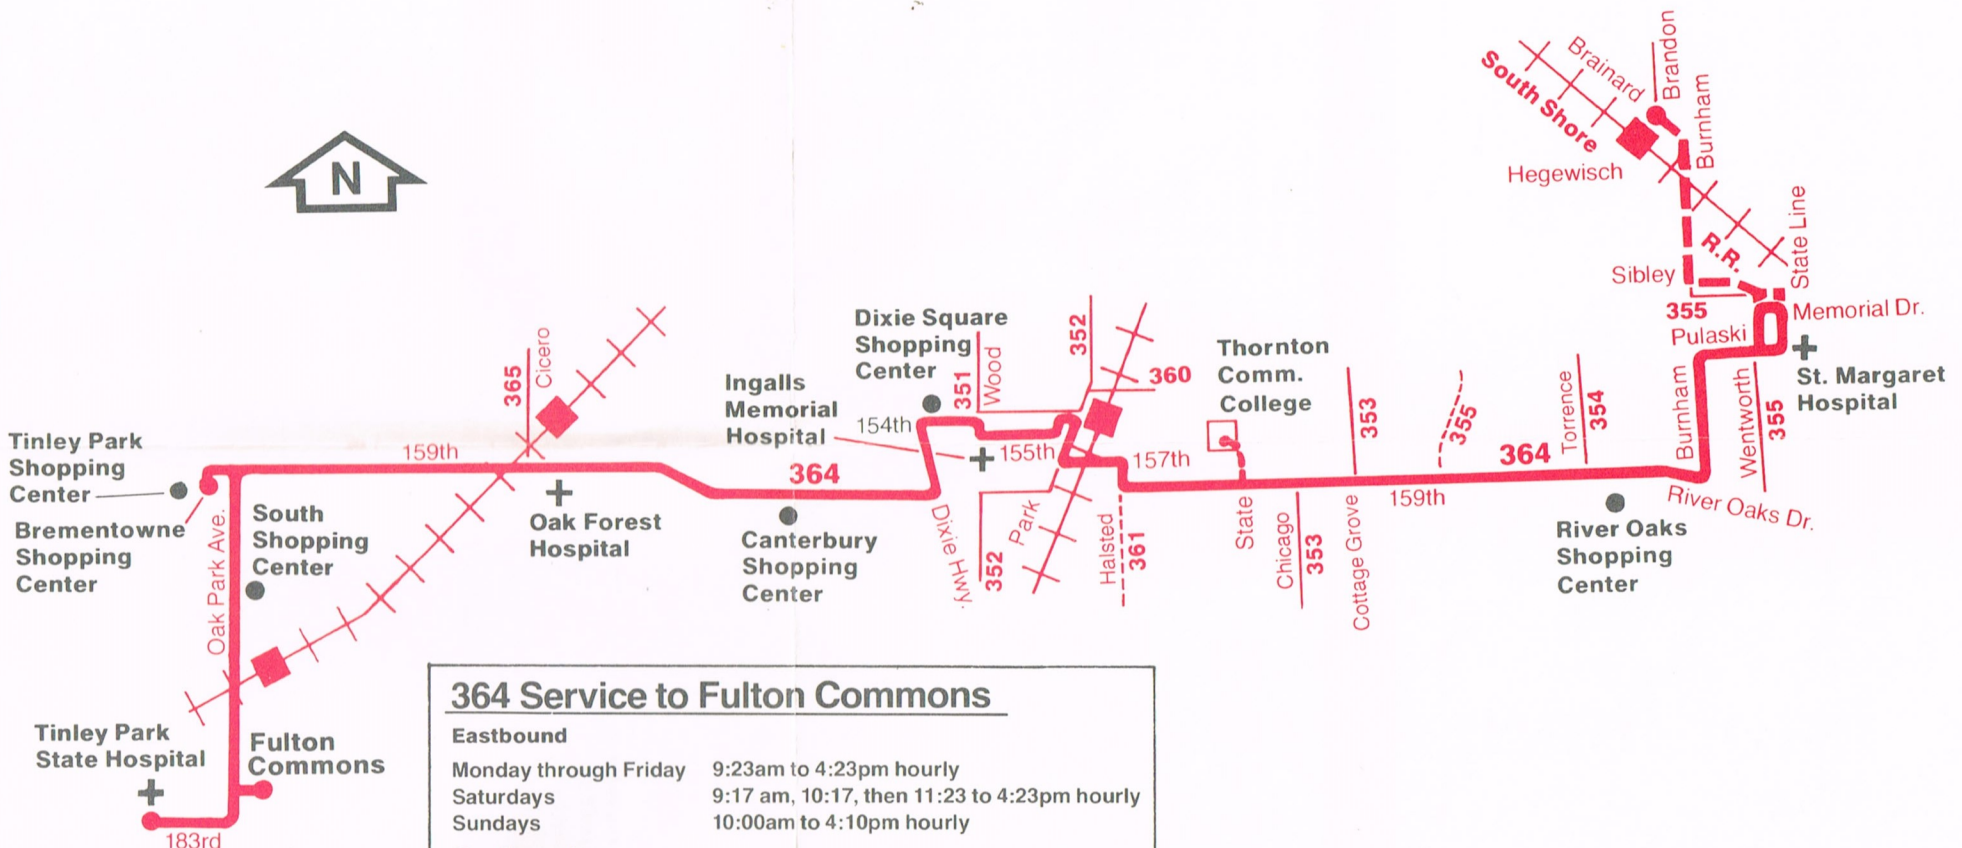

The following trips route through Bremontowne Shopping Center:

Westbound 10:35 a.m.-5:35 p.m.

Eastbound 10:25 a.m.-5:35 p.m.

364 Eastbound—Sundays

Tinley Park Hospital	Bremontowne Mall	Harvey	River Oaks	State Line & Memorial	Brandon & Brainard
8:10am	8:20am	8:45	9:05	9:22	9:34
then every hour until					
6:10pm	6:20pm	6:45pm	7:05pm	7:22pm	7:34pm
7:10	7:20	7:45			

364 Westbound—Sundays

Brandon & Brainard	State Line & Memorial	River Oaks	Harvey	Bremontowne Mall	Tinley Park Hospital
			8:15	8:40	8:52
8:42am	8:50am	9:00am	9:15	9:40	9:52
9:42	9:50	10:00	10:15	10:50	10:52
then every hour until					
5:42 pm	5:50pm	6:00pm	6:15pm	6:40pm	6:52pm
6:42	6:50	7:00	7:15		
7:42	7:50	8:00	8:15		

Operated by South Suburban SafeWay Lines
For lost and found information call: **468-0051**

**Special Sunday & Holiday service
between Hegewisch and River Oaks.**

Buses leave Brandon & Brainard every 60 minutes from 8:42 a.m. to 7:42 p.m. Buses leave River Oaks every 60 minutes from 8:05 a.m. to 7:05 p.m. This service runs on Burnham Ave. and 159th St., with a stop at Stateline & Memorial Dr. These buses continue west from River Oaks as regular Sunday and Holiday service on bus route 364 to Harvey and Tinley Park.