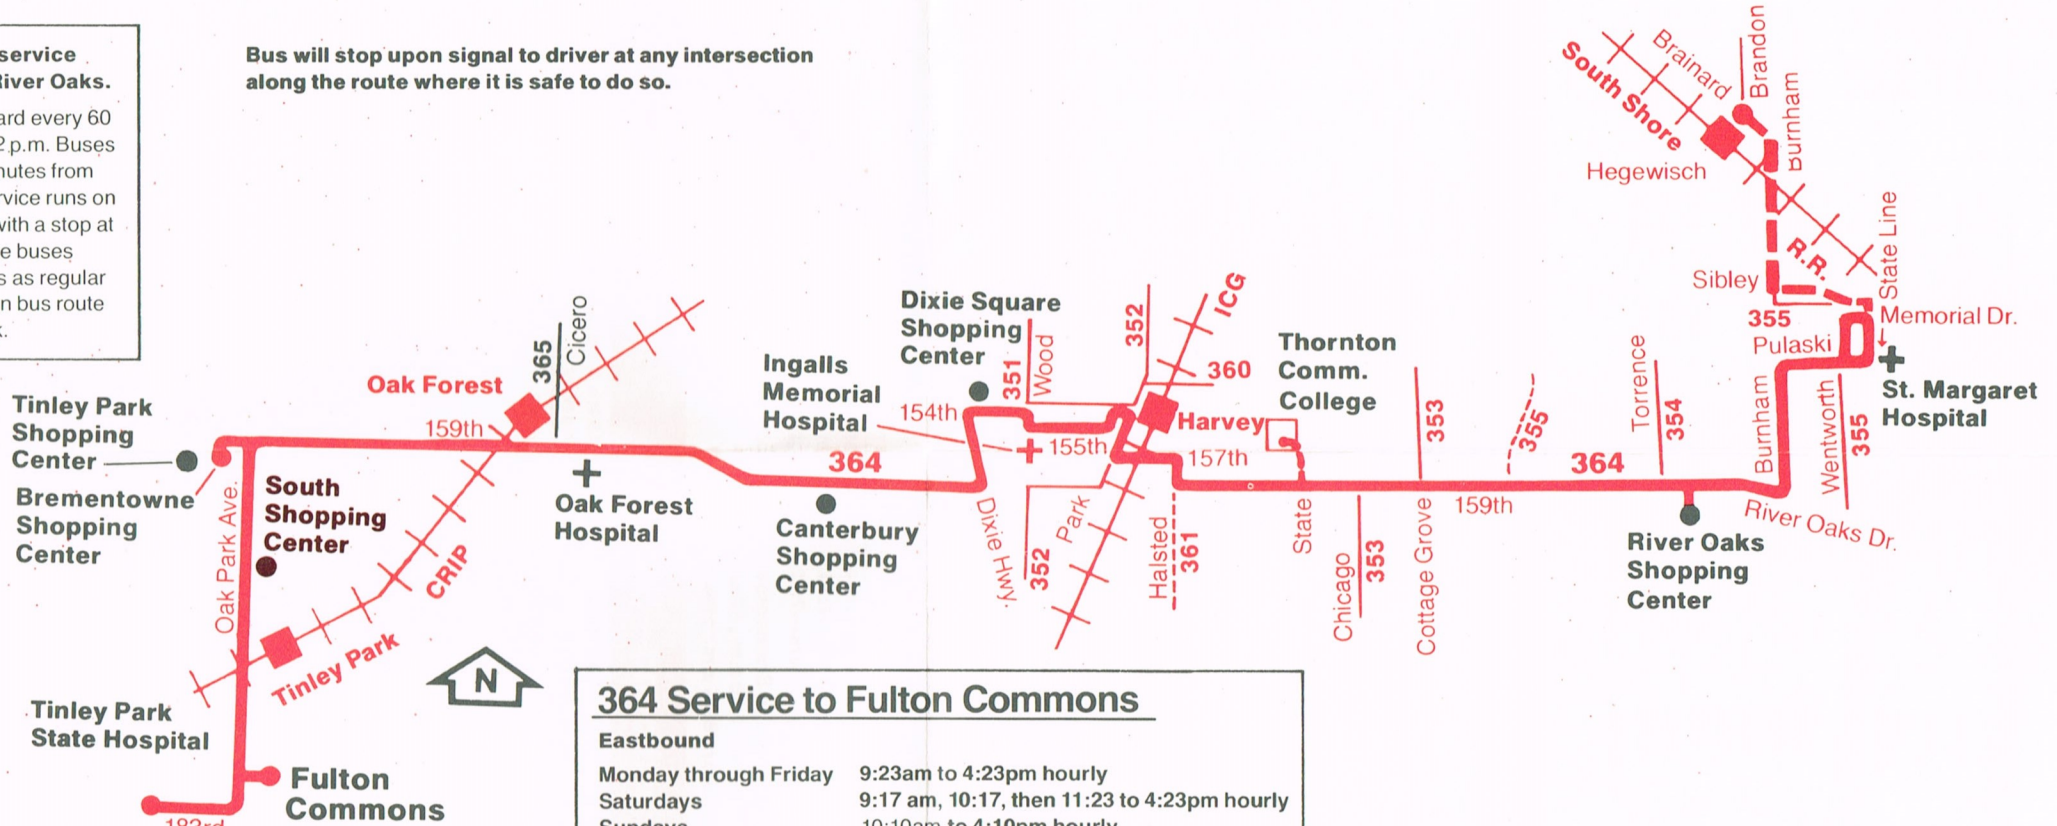

Special Sunday & Holiday service between Hegewisch and River Oaks.

Buses leave Brandon & Brainard every 60 minutes from 8:42 a.m. to 7:42 p.m. Buses leave River Oaks every 60 minutes from 8:05 a.m. to 7:05 p.m. This service runs on Burnham Ave. and 159th St., with a stop at Stateline & Memorial Dr. These buses continue west from River Oaks as regular Sunday and Holiday service on bus route 364 to Harvey and Tinley Park.

Bus will stop upon signal to driver at any intersection along the route where it is safe to do so.

364 Service to Fulton Commons

Eastbound

Monday through Friday 9:23am to 4:23pm hourly
Saturdays 9:17 am, 10:17, then 11:23 to 4:23pm hourly
Sundays 10:10am to 4:10pm hourly

Westbound

Monday through Sunday 9:15am to 4:15pm hourly