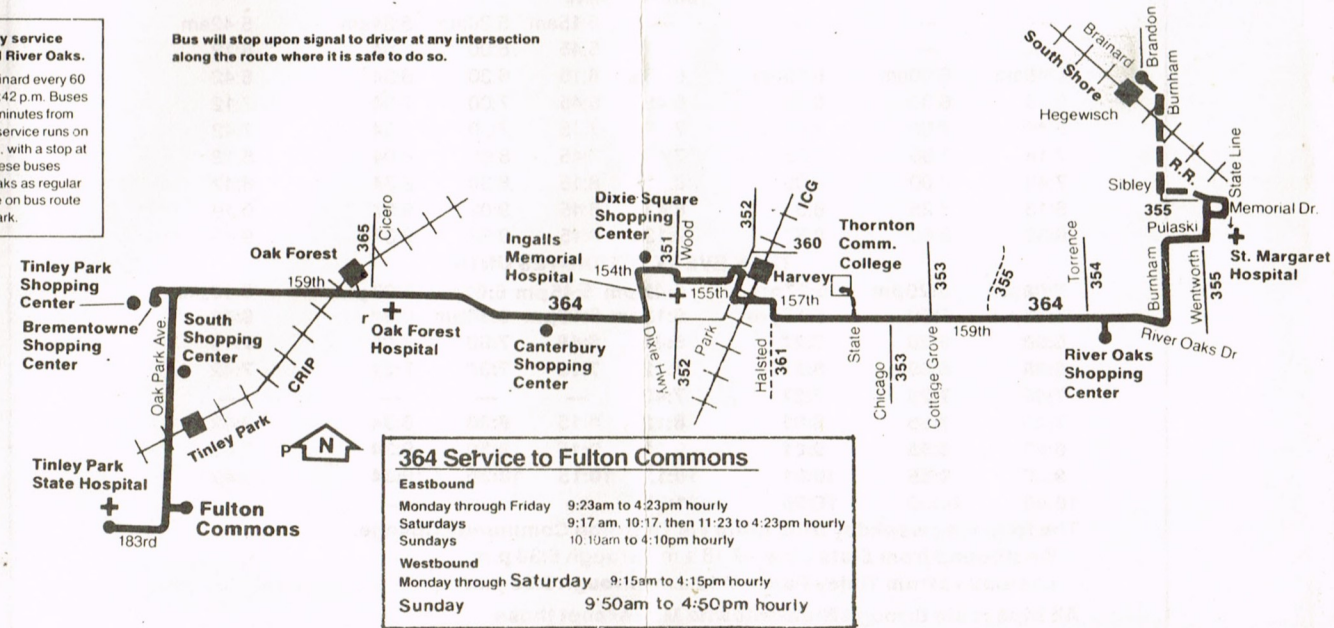

364 Westbound—Sundays & Holidays

Brandon & Brainard	State Line & Memorial	River Oaks Shopping	154th & Park Harvey	Bremetowne Mall	Tinley Park Hospital
			7:15am	7:40am	7:52am
			8:15	8:40	8:52
8:42am	8:50am	9:00am	9:15	9:40	9:52
9:42	9:50	10:00	10:15	10:40	10:52
then every hour until					
5:42 pm	5:50pm	6:00pm	6:15pm	6:40pm	6:52pm
6:42	6:50	7:00	7:15	—	—
7:42	7:50	8:00	8:15	—	—

364—Westbound—Saturday

State Line & Memorial	River Oaks Shopping Ctr.	159th & Cottage Grove	154th & Park Harvey	159th & Cicero	159th & Oak Park Brementowne	Tinley Park Hospital
5:45am	5:55am	6:02am	5:15am	5:30am	5:34am	5:42am
6:45	6:55	7:02	6:15	6:30	6:34	6:42
7:45	7:55	8:02	7:15	7:30	7:34	7:42
			8:45	9:00	9:04	9:12
8:45	8:55	9:02	8:15	8:30	8:34	8:42
9:15	9:25	9:32	9:15	9:30	9:34	9:42
9:45	9:55	10:02	9:45	10:00	10:04	10:12
			10:15	10:30	10:35	10:47
THEN EVERY 30 MINUTES UNTIL						
11:45	11:55	12:02pm	12:15pm	12:30pm	12:35pm	12:47pm
12:13pm	12:25pm	12:32	12:45	1:00	1:05	1:17
THEN EVERY 30 MINUTES UNTIL						
4:43pm	4:55pm	5:02pm	5:15pm	5:30pm	5:34pm	5:47pm
5:13	5:25	5:32	5:45	6:00	6:04	6:12
5:43	5:55	6:02	6:15	6:30	6:34	6:42
6:13	6:25	6:32	6:45	—	—	—
6:50	7:00	7:05	7:15	7:30	7:34	7:42
7:50	8:00	8:05	8:15	8:30	8:34	8:42
8:50pm	9:00pm	9:05pm	9:15pm	9:30pm	9:34pm	9:42pm
9:50	10:00	10:05	10:15	10:30	10:34	10:42
10:50	11:00	11:05	11:15	—	—	—

The following trips route through Brementowne Shopping Center:
Westbound 10:35 a.m. - 5:35 p.m.
Eastbound 10:25 a.m. - 5:35 p.m.

Operated by South Suburban SafeWay Lines
 For lost and found information call: 331-0051

Special Sunday & Holiday service between Hegewisch and River Oaks.
 Buses leave Brandon & Brainard every 60 minutes from 8:42 a.m. to 7:42 p.m. Buses leave River Oaks every 60 minutes from 8:05 a.m. to 7:05 p.m. This service runs on Burnham Ave. and 159th St., with a stop at State Line & Memorial Dr. These buses continue west from River Oaks as regular Sunday and Holiday service on bus route 364 to Harvey and Tinley Park.